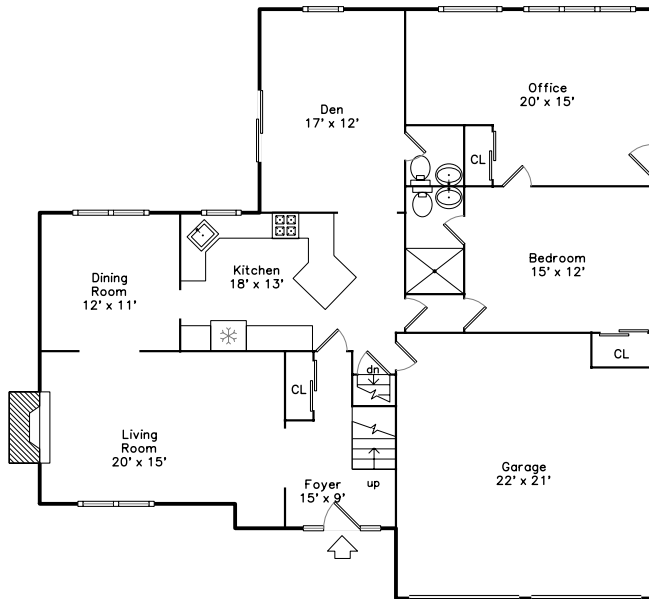

# Upper

# Basement

# Main

55 Gay Street  
Needham, MA 02492

PicturePlan(tm) by Vis-Home(C) 2016  
Measurements may not be 100% accurate.  
Floor plans are provided for convenience only.  
Room sizes are not used to calculate area.

# Basement

Outside

Outside

Outside

Back

Back

Living Room

Living Room