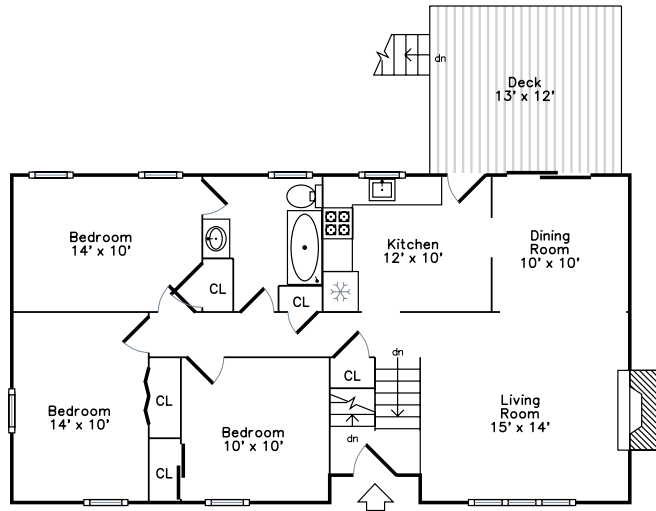

Main

Lower

9 Montgomery Drive
Plymouth, MA 02360