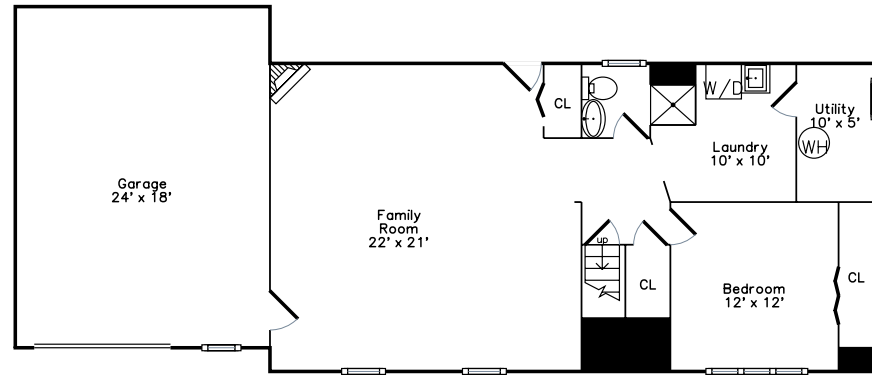

Lower

9 Montgomery Drive
Plymouth, MA 02360