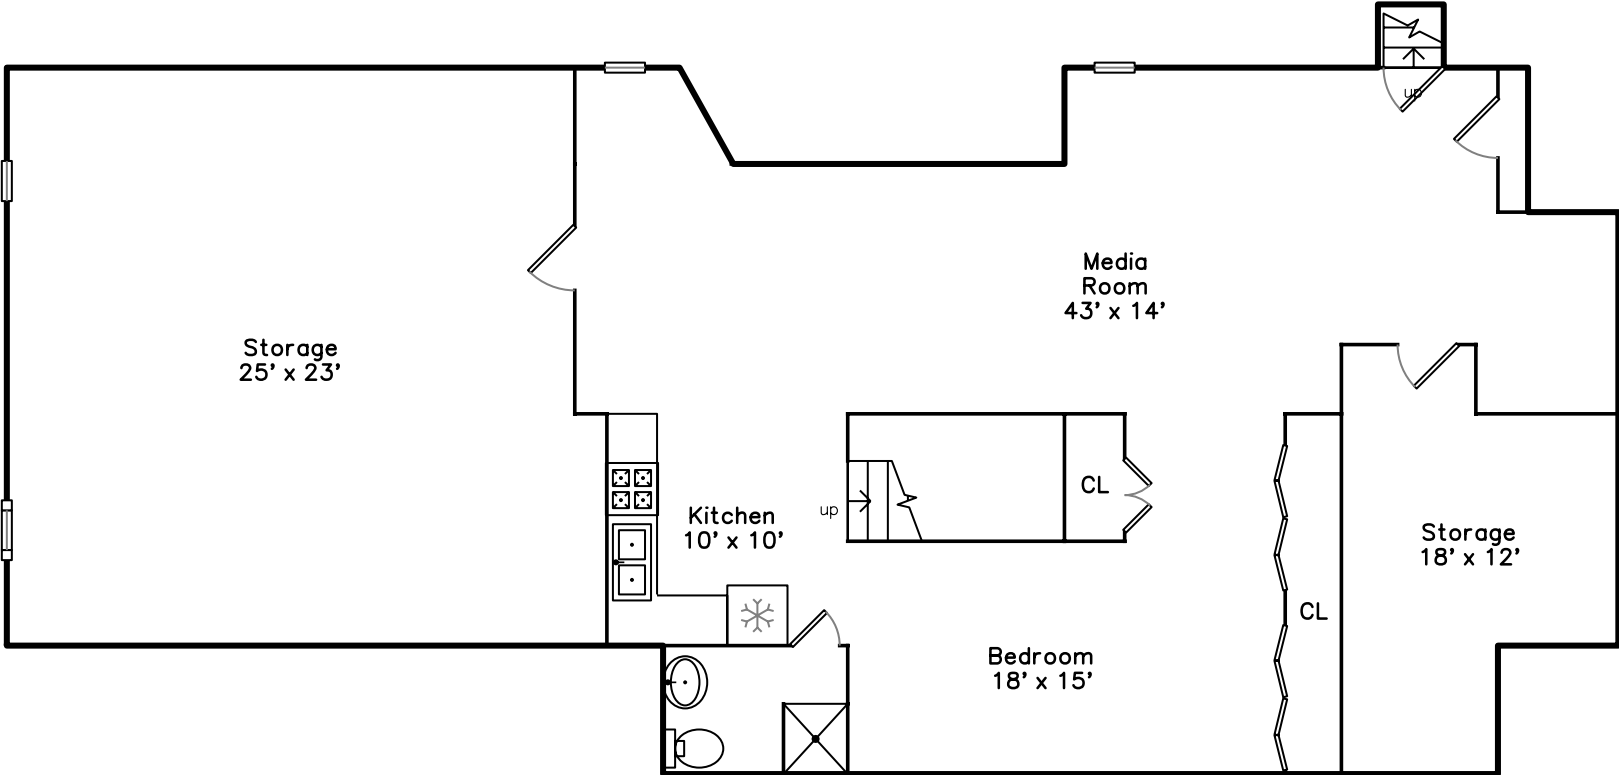

Upper

Basement

Main

**27 Loew Circle
Milton, MA 02186**

PicturePlan(tm) by Vis-Home(C) 2016
Measurements may not be 100% accurate.
Floor plans are provided for convenience only.
Room sizes are not used to calculate area.

Upper

Basement

Outside

Outside

Outside

Outside

Outside

Outside

Outside

Living Room

Living Room

Living Room

Dining Room

Dining Room

Kitchen

Breakfast

Bathroom