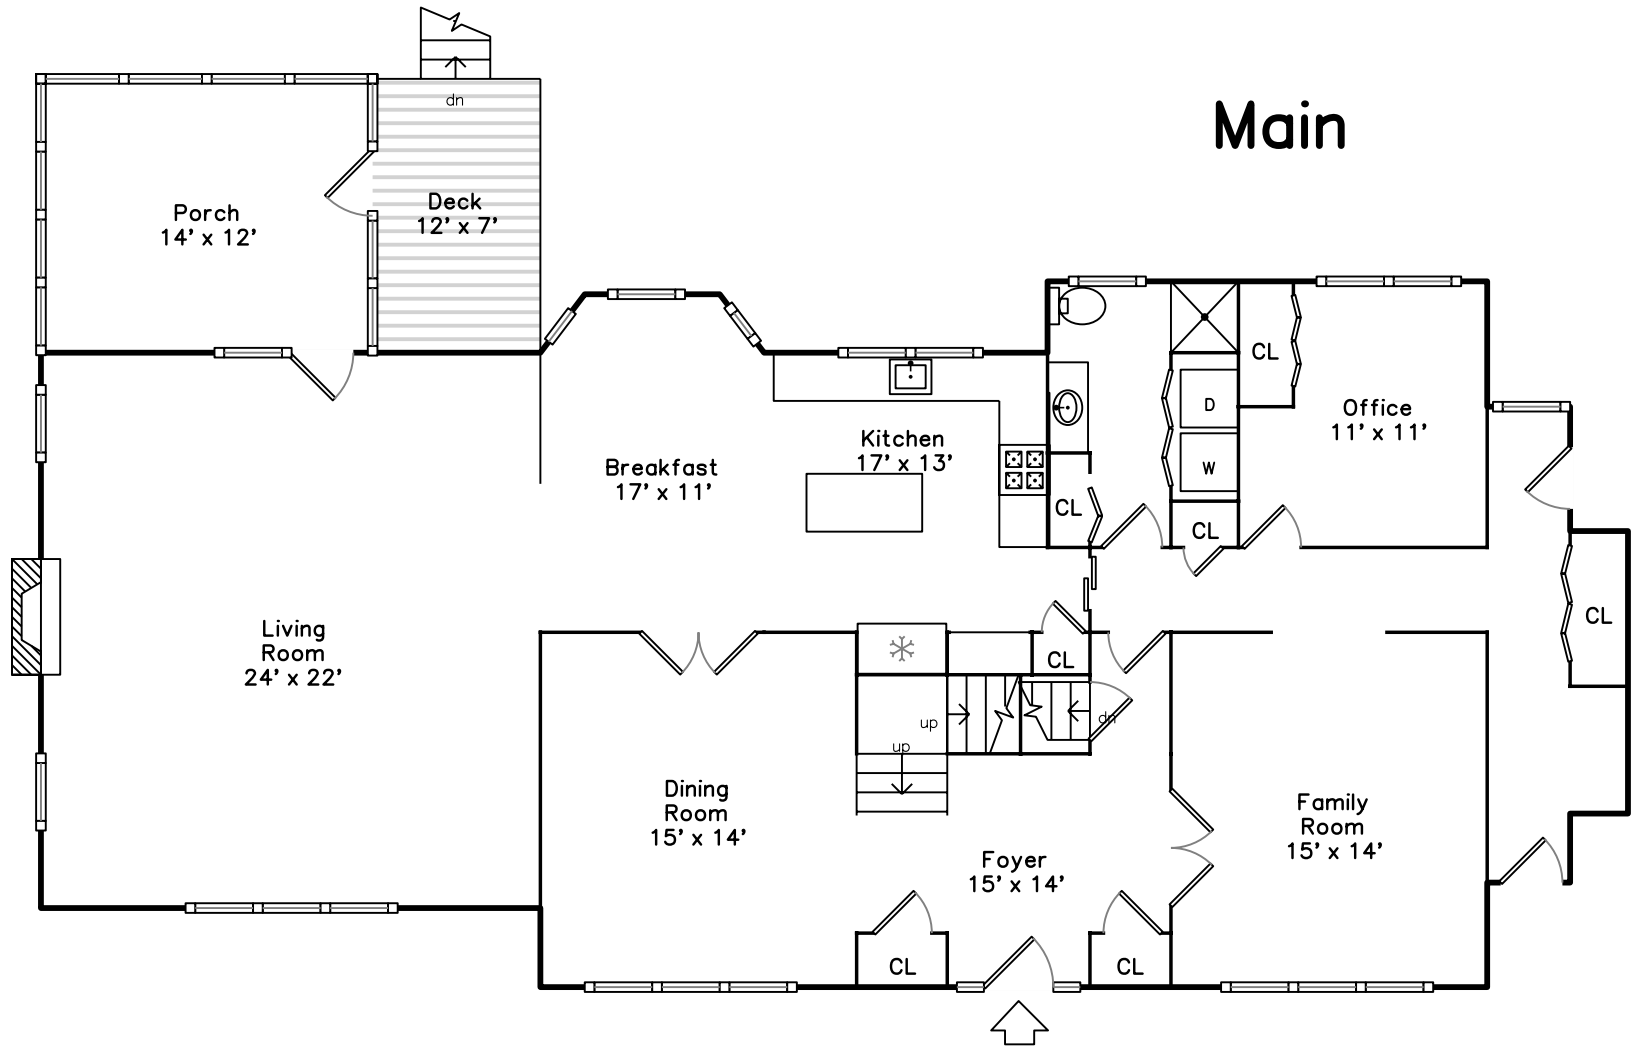

Upper

Basement

Main

**27 Loew Circle
Milton, MA 02186**

PicturePlan(tm) by Vis-Home(C) 2016
Measurements may not be 100% accurate.
Floor plans are provided for convenience only.
Room sizes are not used to calculate area.

Upper

Basement

Outside

Outside

Outside

Outside

Outside

Outside

Outside

Living Room

Living Room

Living Room

Dining Room

Dining Room

Kitchen

Breakfast

Kitchen

Family Room

Family Room

Office

Office

Bathroom

Porch

Master Bedroom