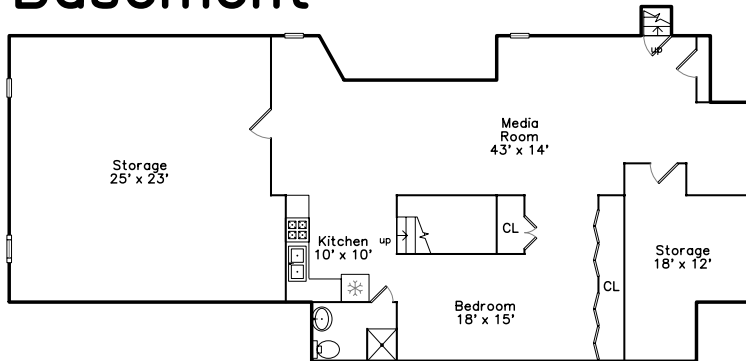

Upper

Basement

Main

**27 Loew Circle
Milton, MA 02186**

PicturePlan(tm) by Vis-Home(C) 2016
Measurements may not be 100% accurate.
Floor plans are provided for convenience only.
Room sizes are not used to calculate area.

Upper

Basement

Outside

Outside

Outside

Outside

Outside

Outside

Bedroom

Bathroom

Media Room

Media Room

Kitchen

Kitchen

Bedroom

Bedroom

Bathroom