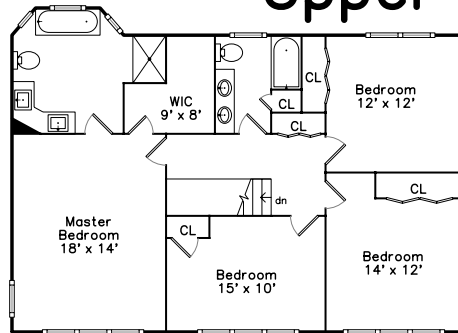

Upper

Basement

Main

**27 Loew Circle
Milton, MA 02186**

PicturePlan(tm) by Vis-Home(C) 2016
Measurements may not be 100% accurate.
Floor plans are provided for convenience only.
Room sizes are not used to calculate area.

Outside

Living Room

Living Room

Living Room

Dining Room

Dining Room

Kitchen

Breakfast

Kitchen

Family Room

Family Room

Office

Office

Bathroom

Porch

Master Bedroom

Bedroom

Bathroom

Media Room

Media Room

Kitchen

Kitchen

Bedroom

Bedroom