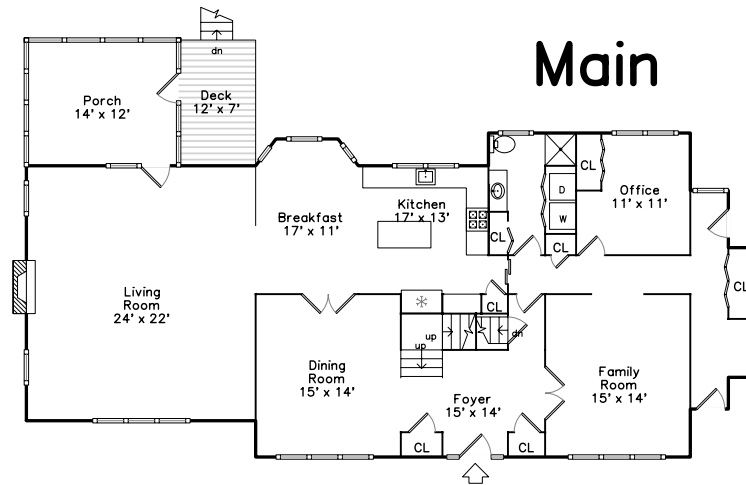

Upper

Basement

Main

**27 Loew Circle
Milton, MA 02186**

PicturePlan(tm) by Vis-Home(C) 2016
Measurements may not be 100% accurate.
Floor plans are provided for convenience only.
Room sizes are not used to calculate area.

Upper

Basement

Outside

Outside

Outside

Outside

Outside

Outside

Outside

Living Room

Living Room

Living Room

Dining Room

Dining Room

Kitchen

Breakfast

Kitchen

Family Room

Family Room

Office

Office

Bathroom

Porch

Master Bedroom