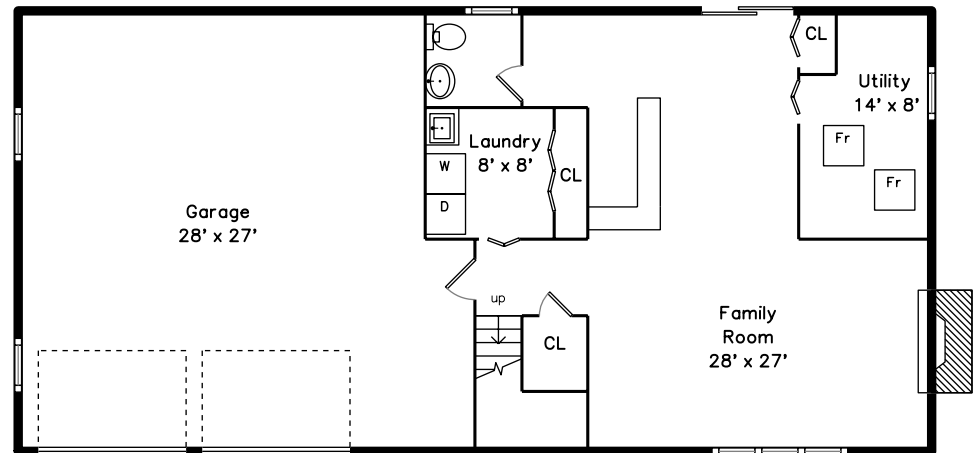

Main

Lower

39 Pilgrim Drive
Winchester, MA 01890

PicturePlan by vis-home

Measurements may not be 100% accurate.
Floor plans are provided for convenience only.
Room sizes are not used to calculate area.

Main

Lower

Outside

Outside

Outside

Outside

Outside

Living Room

Living Room

Living Room

Dining Room

Dining Room

Kitchen

Kitchen

Kitchen

Master Bedroom

Master Bedroom

Family Room

Family Room

Family Room

Family Room

Family Room

Bathroom

3D View - TopDown

3D View – TopDown