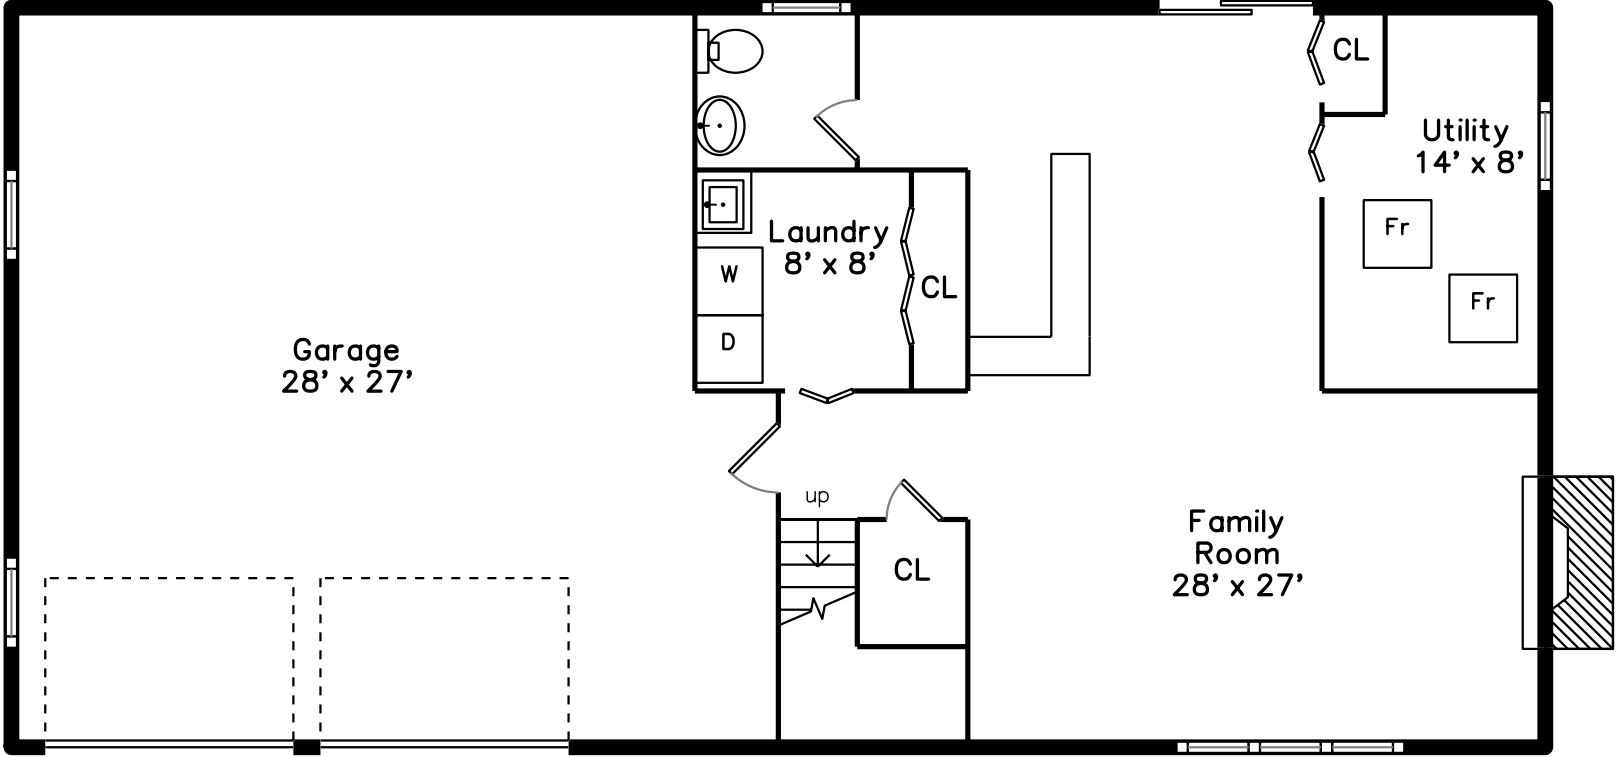

Main

Lower

39 Pilgrim Drive
Winchester, MA 01890

PicturePlan by vis-home

Measurements may not be 100% accurate.
Floor plans are provided for convenience only.
Room sizes are not used to calculate area.

Main

Lower

Outside

Outside

Outside

Outside

Outside

Living Room

Living Room

Living Room

Dining Room

Dining Room

Kitchen

Kitchen

Kitchen

Master Bedroom

Master Bedroom

Family Room

Family Room

Family Room

Family Room

Family Room

Bathroom

3D View - TopDown

3D View – TopDown