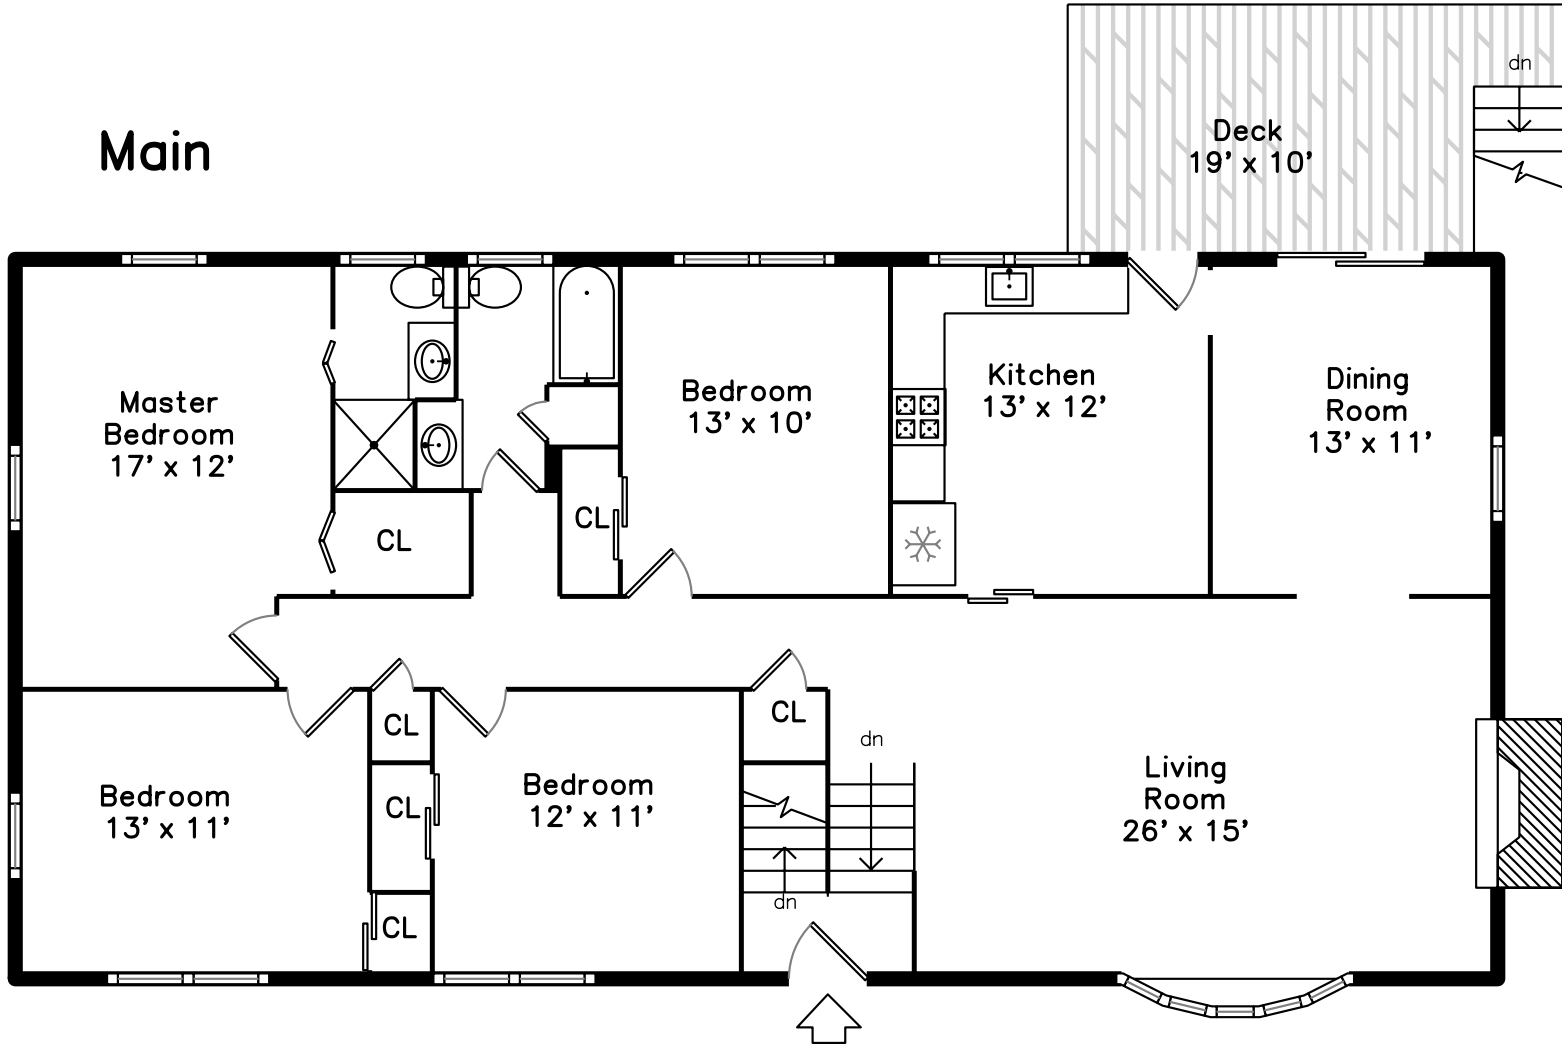

Main

Lower

39 Pilgrim Drive
Winchester, MA 01890

PicturePlan by vis-home

Measurements may not be 100% accurate.
Floor plans are provided for convenience only.
Room sizes are not used to calculate area.

Main

Lower

Outside

Outside

Outside

Outside

Outside

Living Room

Living Room

Living Room

Dining Room

Dining Room

Kitchen

Kitchen

Kitchen

Master Bedroom

Master Bedroom

Family Room

Family Room

Family Room

Family Room

Family Room

Bathroom

3D View - TopDown

3D View – TopDown