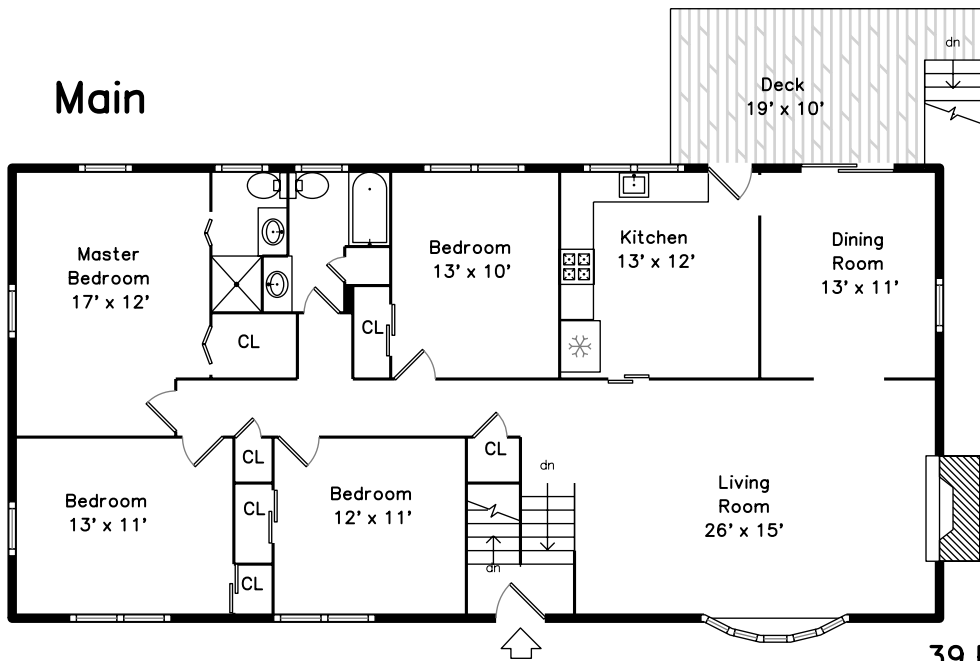

Main

Lower

39 Pilgrim Drive
Winchester, MA 01890

PicturePlan by vis-home

Measurements may not be 100% accurate.
Floor plans are provided for convenience only.
Room sizes are not used to calculate area.

Main

Lower

Outside

Outside

Outside

Outside

Outside

Living Room

Living Room

Living Room

Dining Room

Dining Room

Kitchen

Kitchen

Kitchen

Master Bedroom

Master Bedroom

Family Room

Family Room

Family Room

Family Room

Family Room

Bathroom

3D View - TopDown

3D View – TopDown