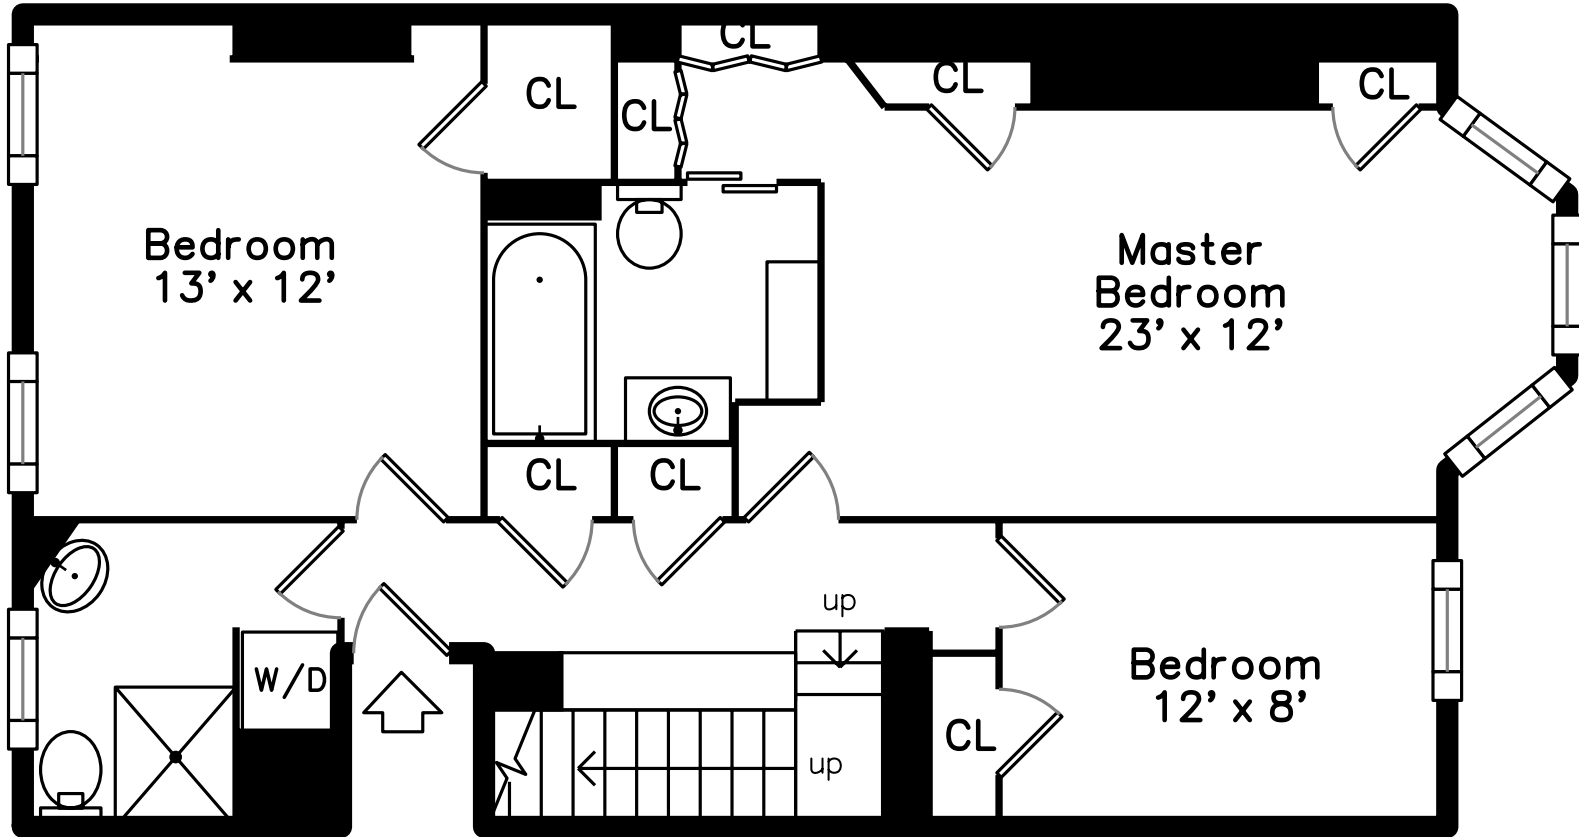

Upper

Main

Building:

337 Marlborough Street #3
Boston, MA 02115

PicturePlan by  vis-home

Measurements may not be 100% accurate.
Floor plans are provided for convenience only.
Room sizes are not used to calculate area.

Upper

Main

Building:

Outside

Outside

Outside

Outside

Hall

Master Bedroom

Master Bedroom

Master Bathroom

Bedroom

Bedroom

Bathroom

Bathroom

Living Room

Living Room

Living Room

Office

Dining Room

Dining Room

Kitchen

Kitchen

05Bath