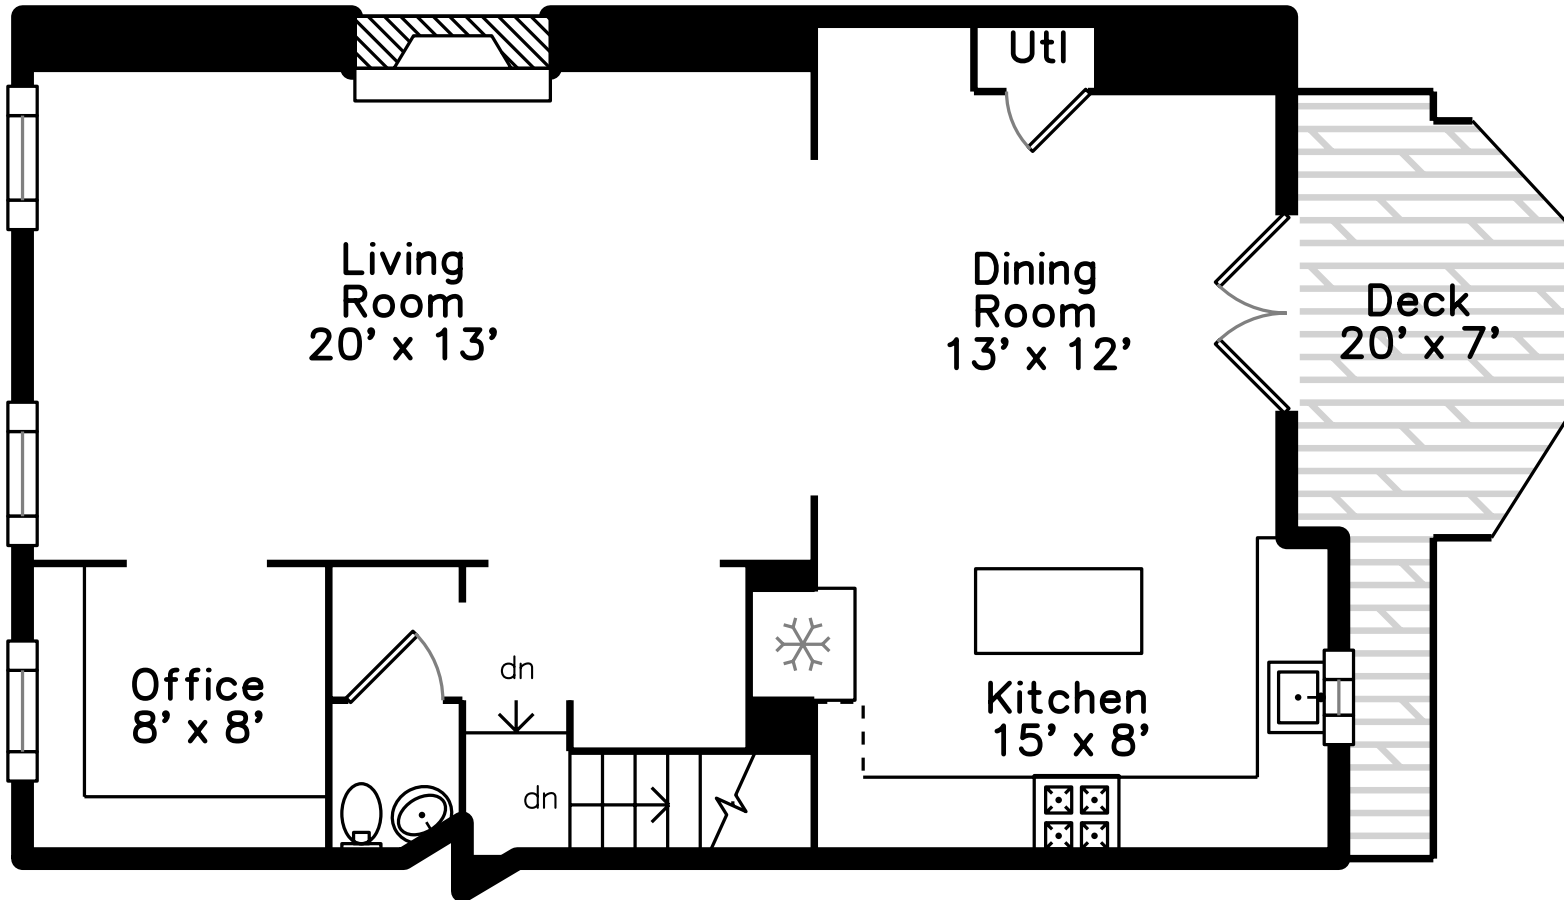

Upper

Main

Building:

337 Marlborough Street #3
Boston, MA 02115

PicturePlan by  vis-home

Measurements may not be 100% accurate.
Floor plans are provided for convenience only.
Room sizes are not used to calculate area.

Upper

Main

Building:

Outside

Outside

Outside

Outside

Hall

Master Bedroom

Master Bedroom

Master Bathroom

Bedroom

Bedroom

Bathroom

Bathroom

Living Room

Living Room

Living Room

Office

Dining Room

Dining Room

Kitchen

Kitchen

05Bath