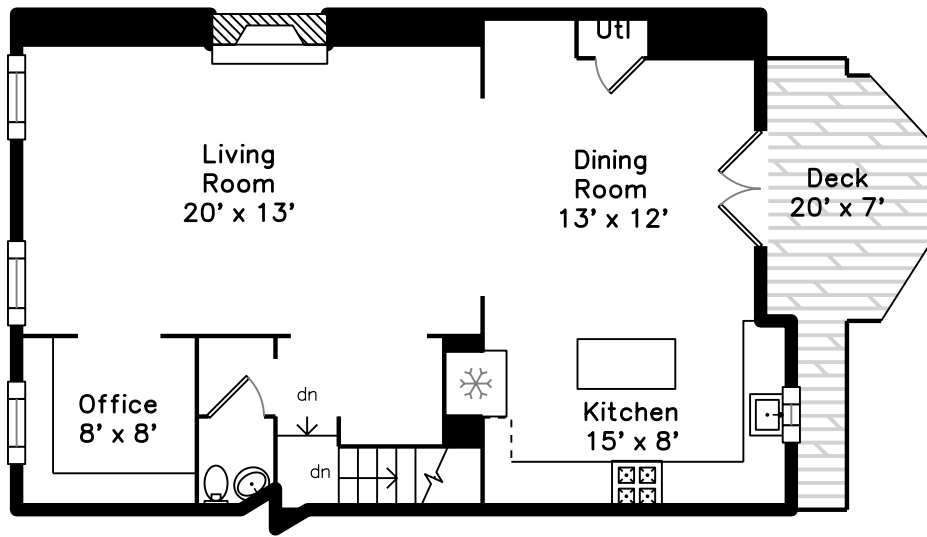

Upper

Main

Building:

337 Marlborough Street #3
Boston, MA 02115

PicturePlan by  vis-home

Measurements may not be 100% accurate.
Floor plans are provided for convenience only.
Room sizes are not used to calculate area.

Upper

Main

Building:

Outside

Outside

Outside

Outside

Hall

Master Bedroom

Master Bedroom

Master Bathroom

Bedroom

Bedroom

Bathroom

Bathroom

Living Room

Living Room

Living Room

Office

Dining Room

Dining Room

Kitchen

Kitchen

05Bath