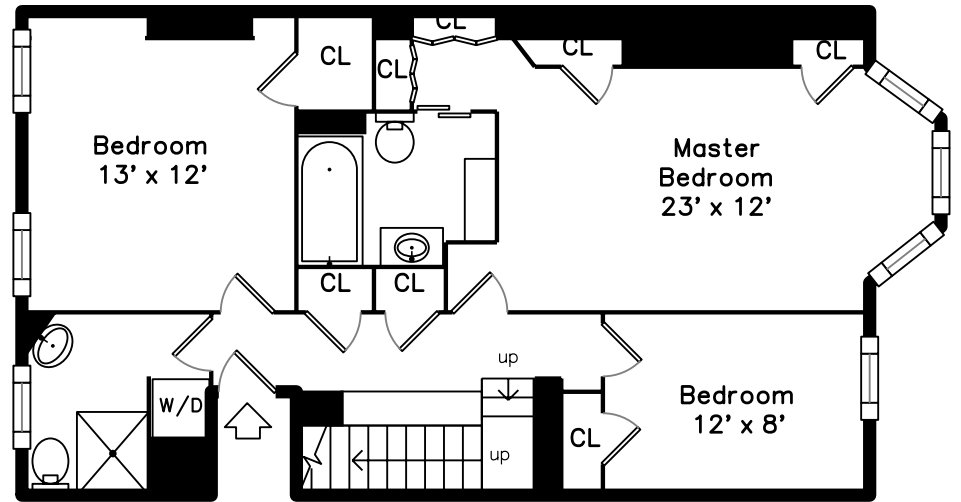

Upper

Main

Building:

337 Marlborough Street #3
Boston, MA 02115

PicturePlan by  vis-home

Measurements may not be 100% accurate.
Floor plans are provided for convenience only.
Room sizes are not used to calculate area.

Upper

Main

Building:

Outside

Outside

Outside

Outside

Hall

Master Bedroom

Master Bedroom

Master Bathroom

Bedroom

Bedroom

Bathroom

Bathroom

Living Room

Living Room

Living Room

Office

Dining Room

Dining Room

Kitchen

Kitchen

05Bath