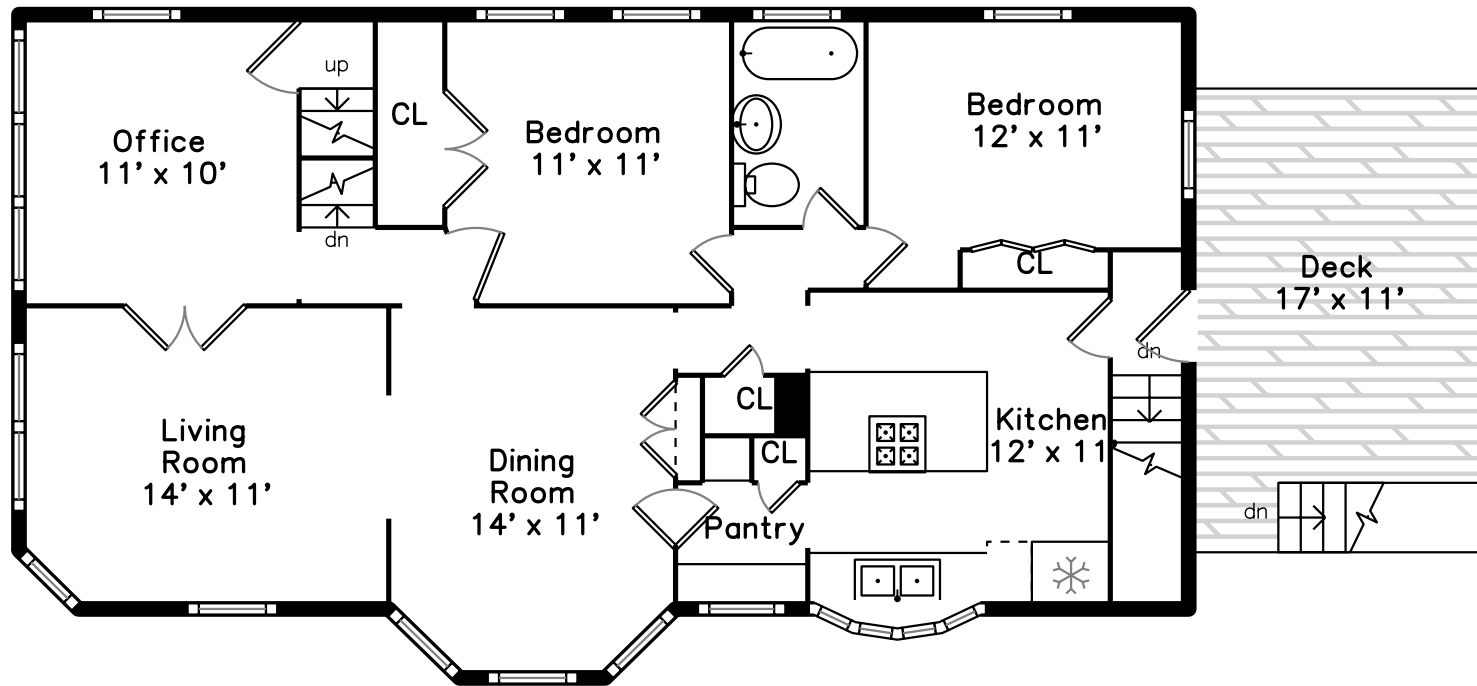

Upper

Main

Basement:

32 Kenmere Road  
Medford, MA 02155

PicturePlan by  Vishome  
Measurements may not be 100% accurate.  
Floor plans are provided for convenience only.  
Room sizes are not used to calculate area.

# Upper

# Main

Basement:

Outside

Living Room

Dining Room

Master Bedroom

Master Bedroom

Master Bathroom

Kitchen

Deck

Living Room

Living Room

Dining Room

Office

Office

Kitchen