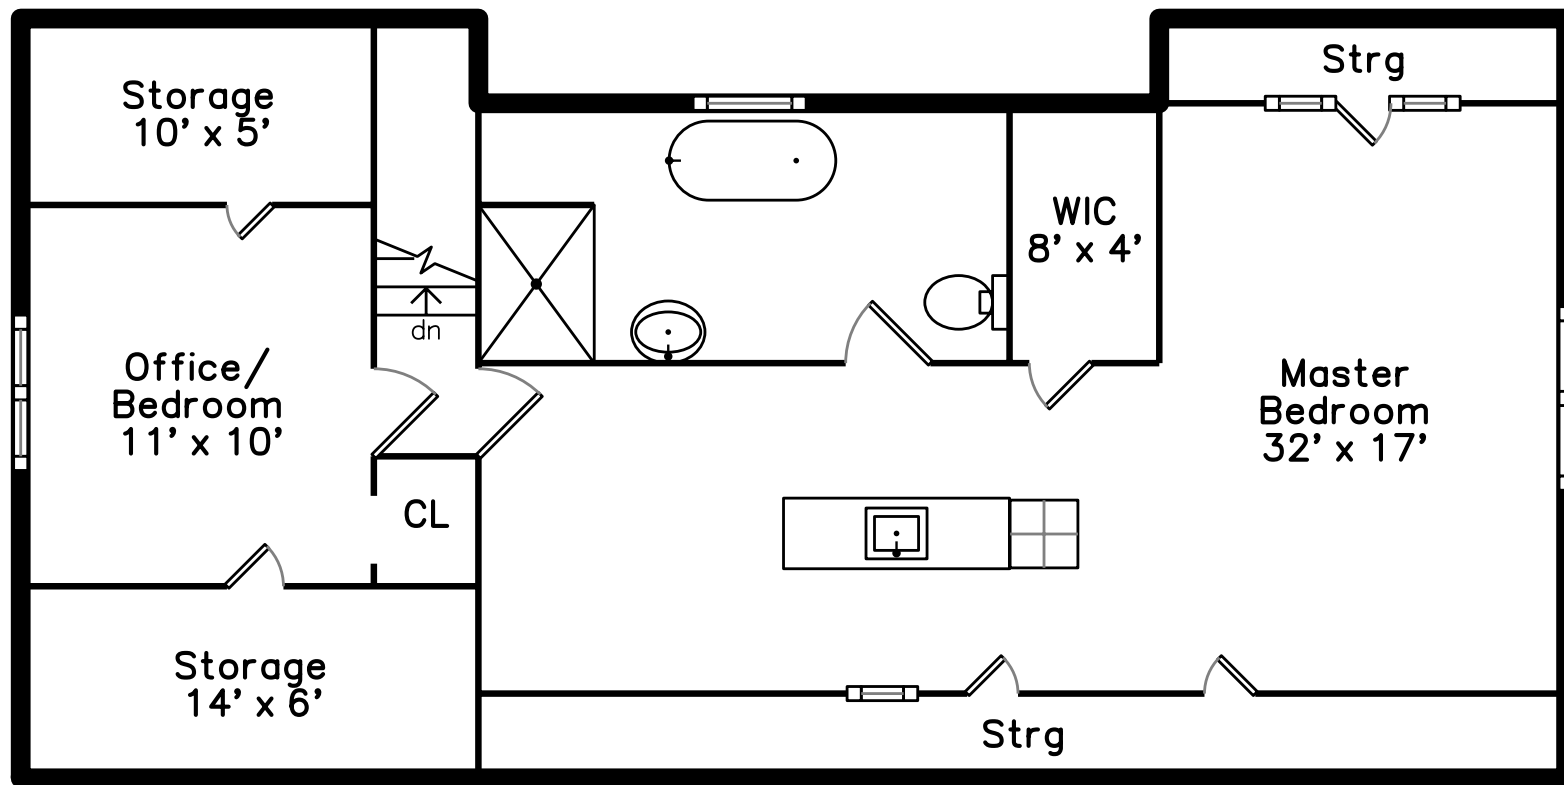

Upper

Main

Basement:

32 Kenmere Road  
Medford, MA 02155

PicturePlan by  Vishome  
Measurements may not be 100% accurate.  
Floor plans are provided for convenience only.  
Room sizes are not used to calculate area.

# Upper

# Main

Basement:

Outside

Living Room

Dining Room

Master Bedroom

Master Bedroom

Master Bathroom

Kitchen

Deck

Living Room

Living Room

Dining Room

Office

Office

Kitchen