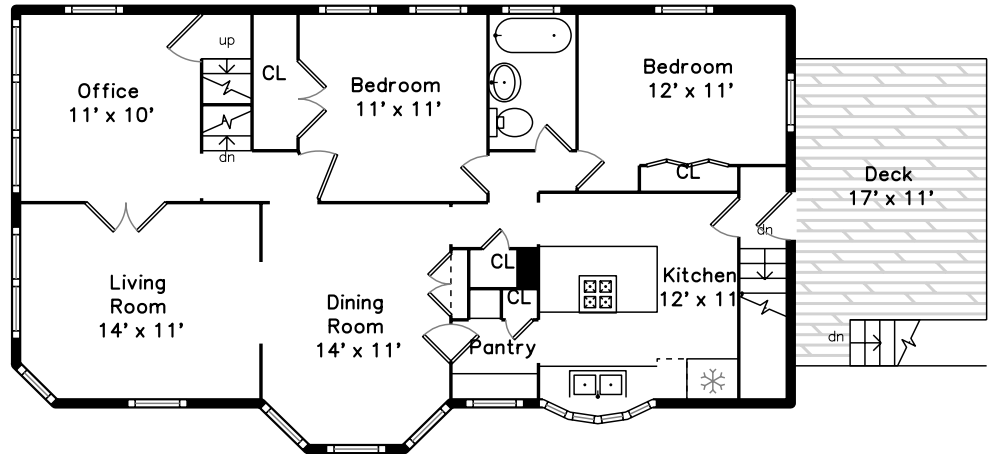

Upper

Main

Basement:

32 Kenmere Road  
Medford, MA 02155

PicturePlan by  Vishome  
Measurements may not be 100% accurate.  
Floor plans are provided for convenience only.  
Room sizes are not used to calculate area.

# Upper

# Main

Basement:

Outside

Living Room

Dining Room

Master Bedroom

Master Bedroom

Master Bathroom

Kitchen

Deck

Living Room

Living Room

Dining Room

Office

Office

Kitchen