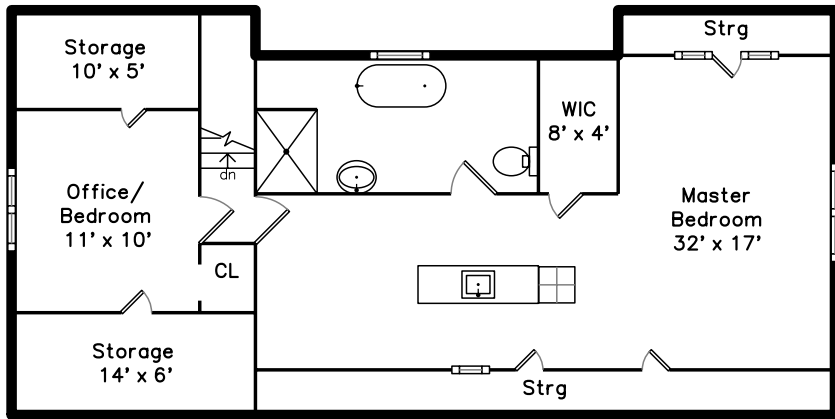

Upper

Main

Basement:

32 Kenmere Road  
Medford, MA 02155

PicturePlan by  Vishome  
Measurements may not be 100% accurate.  
Floor plans are provided for convenience only.  
Room sizes are not used to calculate area.

# Upper

# Main

Basement:

Outside

Living Room

Dining Room

Master Bedroom

Master Bedroom

Master Bathroom

Kitchen

Pantry

Bedroom

Bedroom

Bedroom

Bathroom

Master Bedroom

Master Bedroom