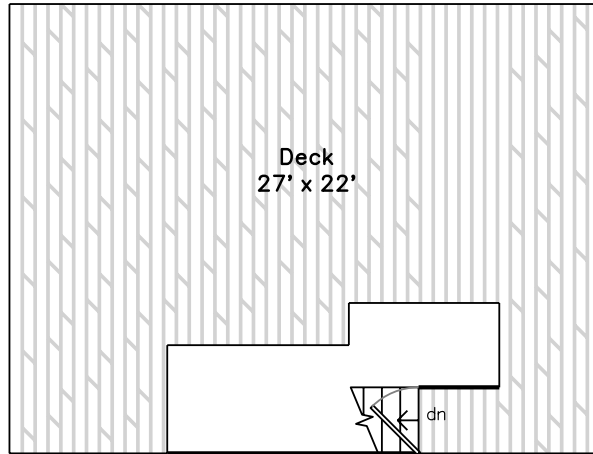

Deck

Main

Building:

Entry

Lower

33 Upton Street #3
Boston, MA 02118

PicturePlan by vis-home

Measurements may not be 100% accurate.
Floor plans are provided for convenience only.
Room sizes are not used to calculate area.

Deck

Main

Building:

Lower

Entry

Outside

Outside

Outside