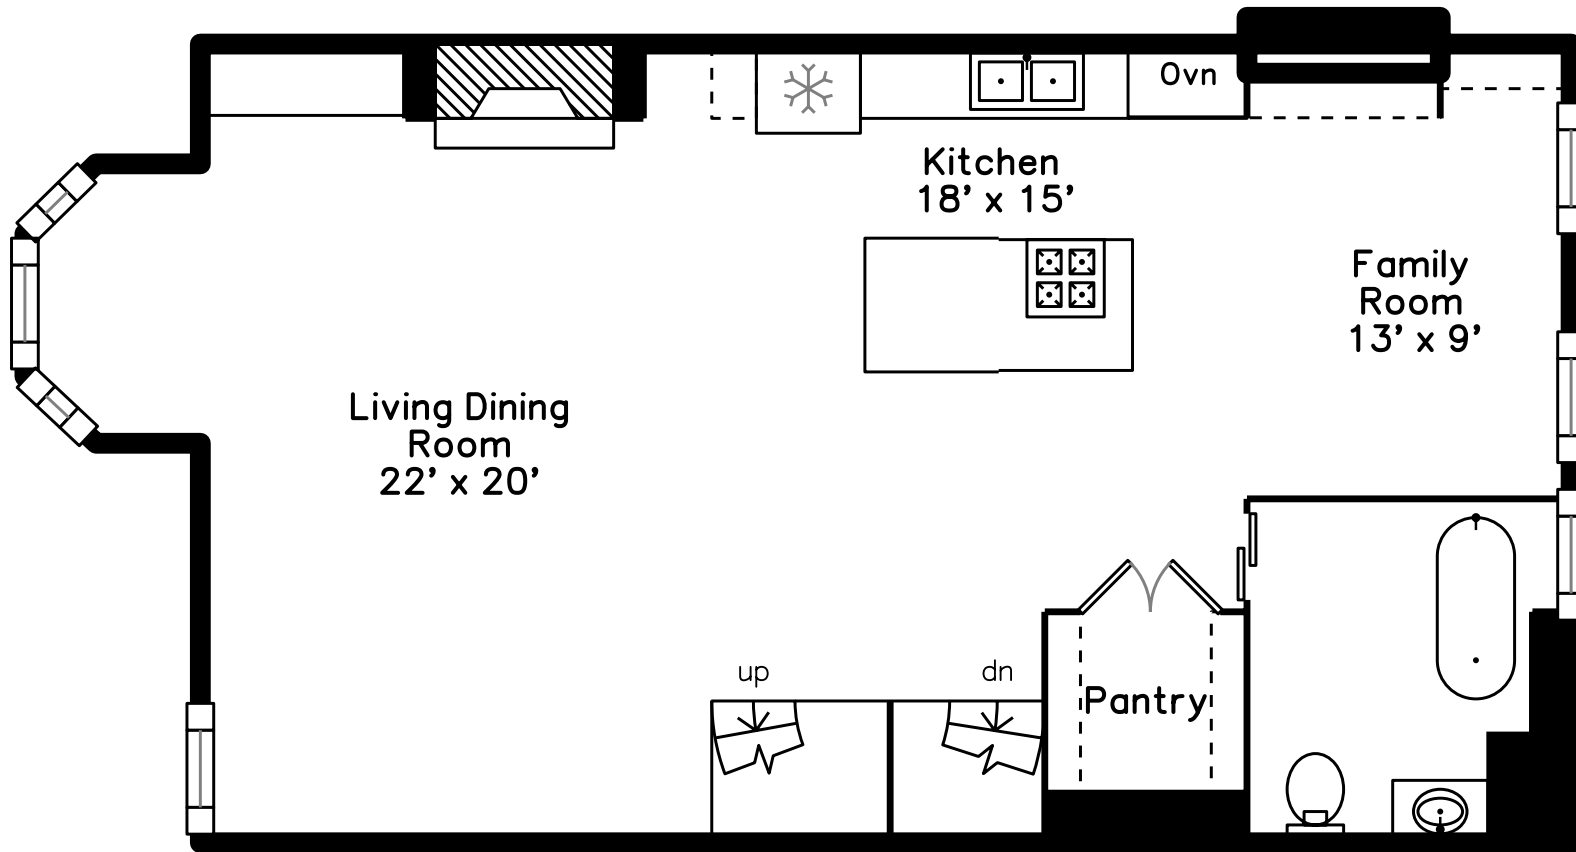

Deck

Main

Building:

Entry

Lower

33 Upton Street #3
Boston, MA 02118

PicturePlan by vis-home

Measurements may not be 100% accurate.
Floor plans are provided for convenience only.
Room sizes are not used to calculate area.

Deck

Main

Building:

Lower

Entry

Outside

Outside

Outside

Living Dining Room

Living Dining Room

Living Dining Room

Kitchen

Kitchen

Kitchen

Family Room

Bathroom

Deck

Deck

Deck

Deck

Deck

Bedroom

Bedroom

Bathroom