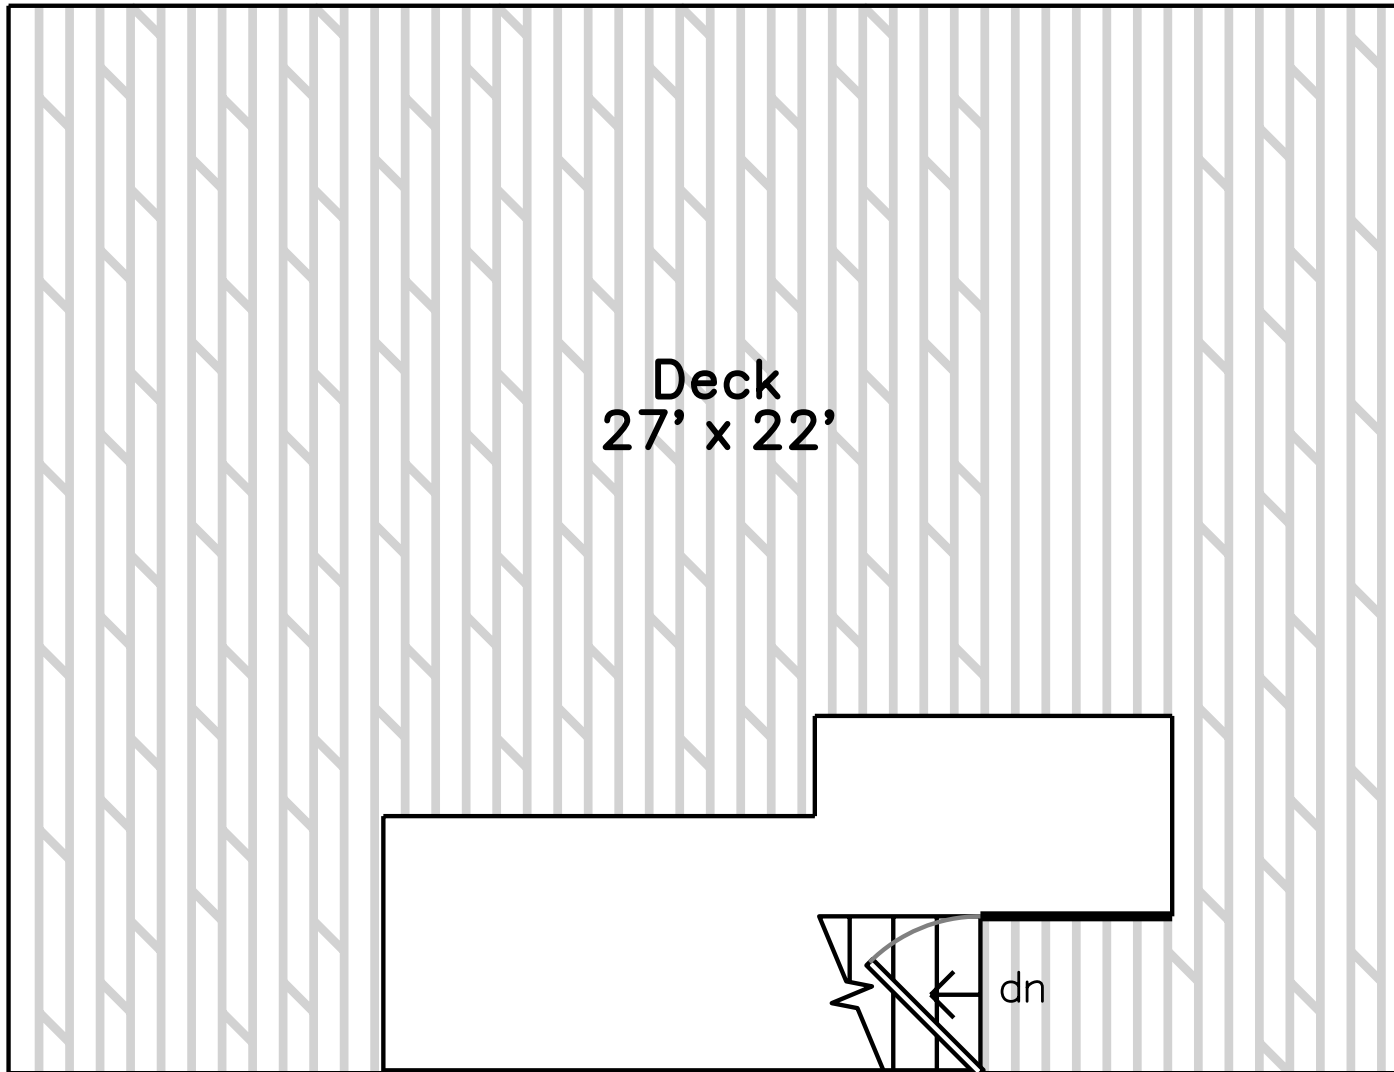

Deck

Main

Building:

Entry

Lower

33 Upton Street #3
Boston, MA 02118

PicturePlan by vis-home

Measurements may not be 100% accurate.
Floor plans are provided for convenience only.
Room sizes are not used to calculate area.

Deck

Main

Building:

Lower

Entry

Outside

Outside

Outside