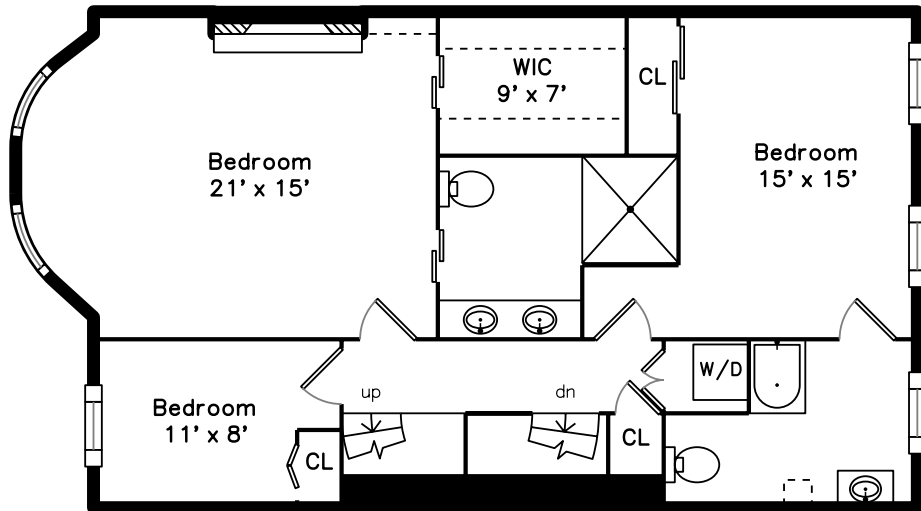

Deck

Main

Building:

Entry

Lower

33 Upton Street #3
Boston, MA 02118

PicturePlan by vis-home

Measurements may not be 100% accurate.
Floor plans are provided for convenience only.
Room sizes are not used to calculate area.

Deck

Main

Building:

Lower

Entry

Outside

Outside

Outside

Living Dining Room

Living Dining Room

Living Dining Room

Kitchen

Kitchen

Kitchen

Family Room

Bathroom

Bedroom

Bedroom

Bathroom

Entry