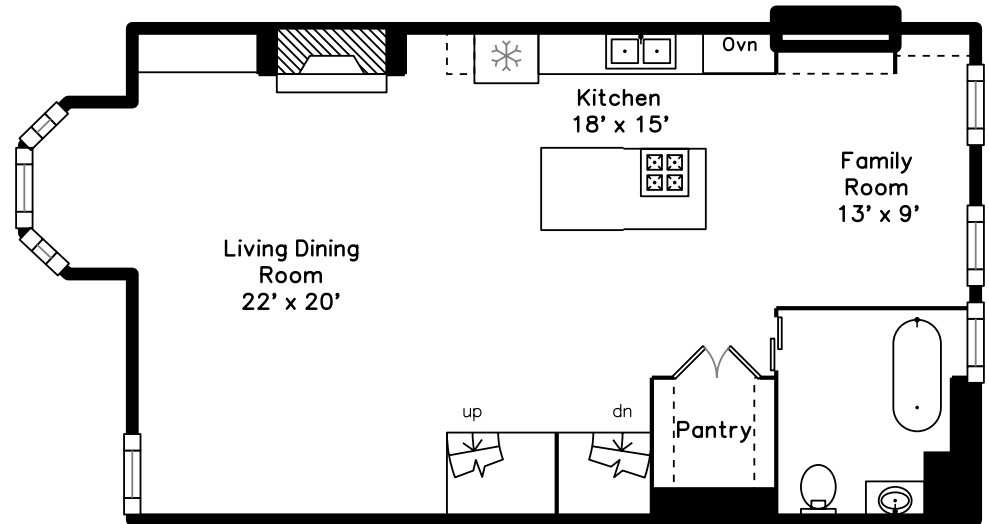

Deck

Main

Building:

Entry

Lower

33 Upton Street #3
Boston, MA 02118

PicturePlan by vis-home

Measurements may not be 100% accurate.
Floor plans are provided for convenience only.
Room sizes are not used to calculate area.

Deck

Main

Building:

Lower

Entry

Outside

Outside

Outside

Living Dining Room

Living Dining Room

Living Dining Room

Kitchen

Kitchen

Kitchen

Family Room

Bathroom

Deck

Deck

Deck

Deck

Deck

Bedroom

Bedroom

Bathroom