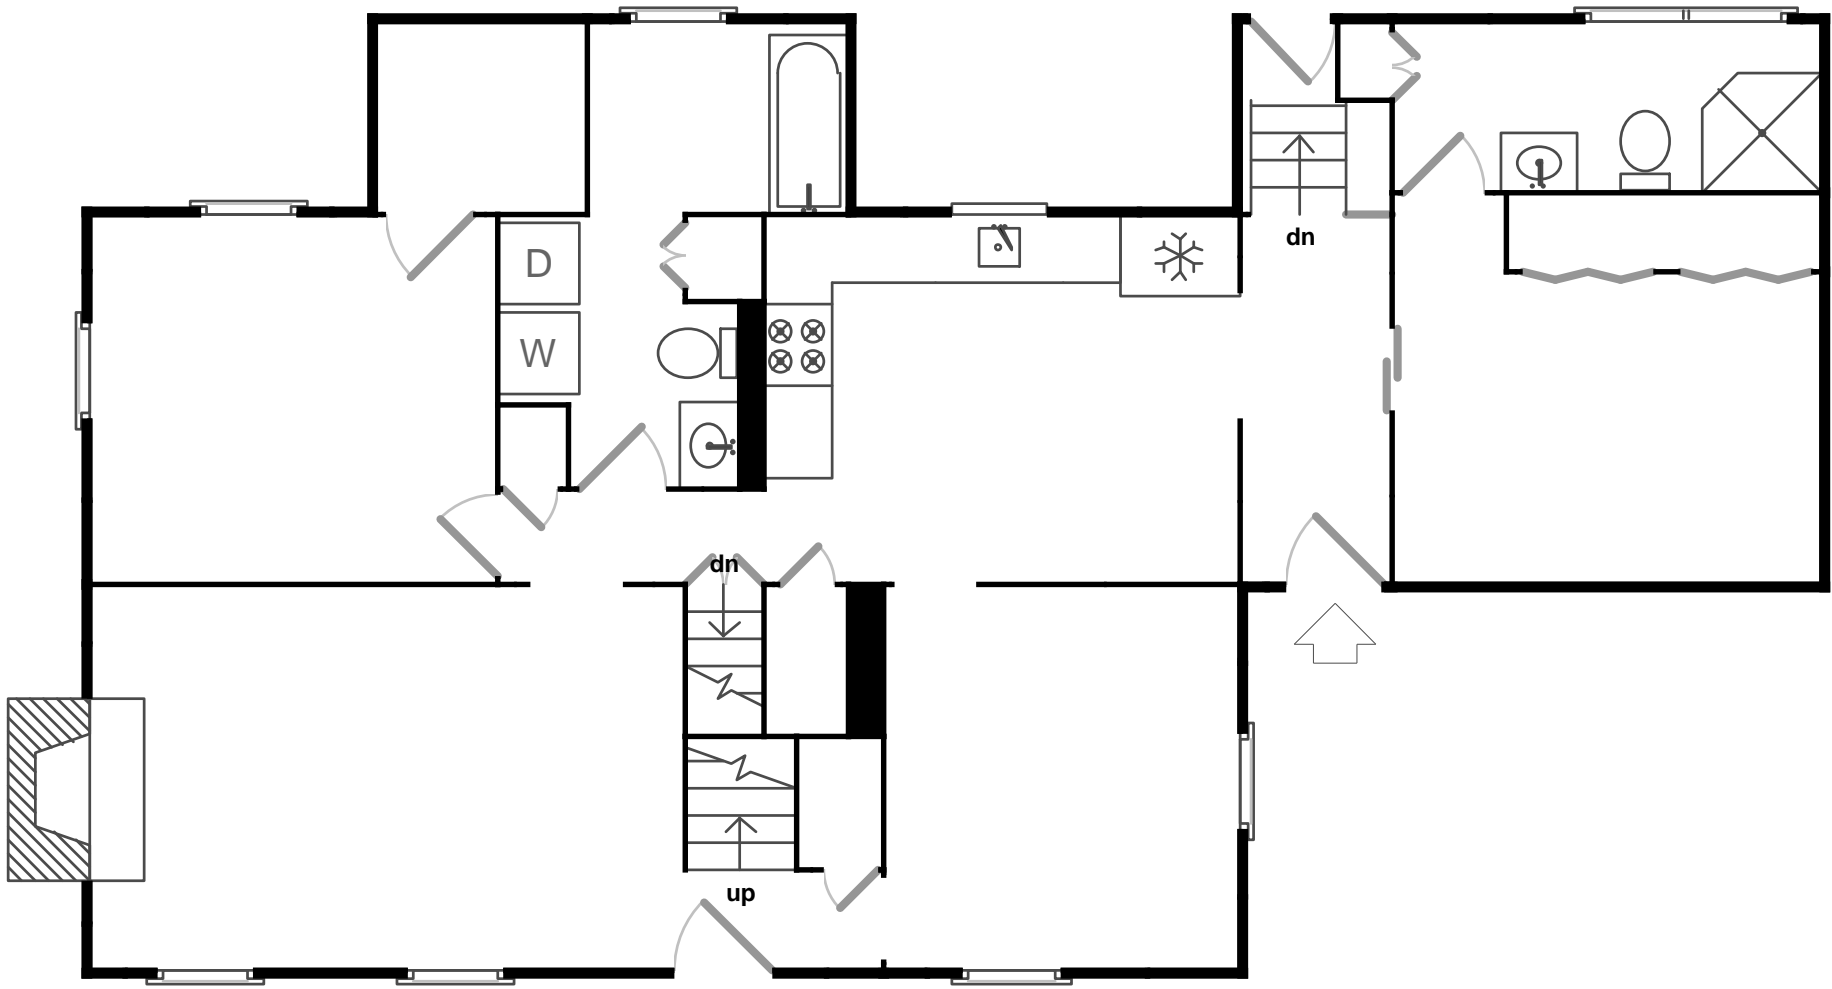

Upper

Chlorine
Bottle
Storage

Main

CL CL CL
13 On Stone
CL Stone
23 On Stone

Basement

30' x 41'
9'10" x 10'5"

Bathroom

Outside

Outside

Outside

Outside

Living Room

Living Room

Dining Room

Dining Room

Kitchen

Kitchen

Kitchen

Kitchen

Family Room

Family Room

Master Bedroom

Master Bedroom

Master Bathroom

WalkIn Closet

Bathroom

Bathroom

Outside