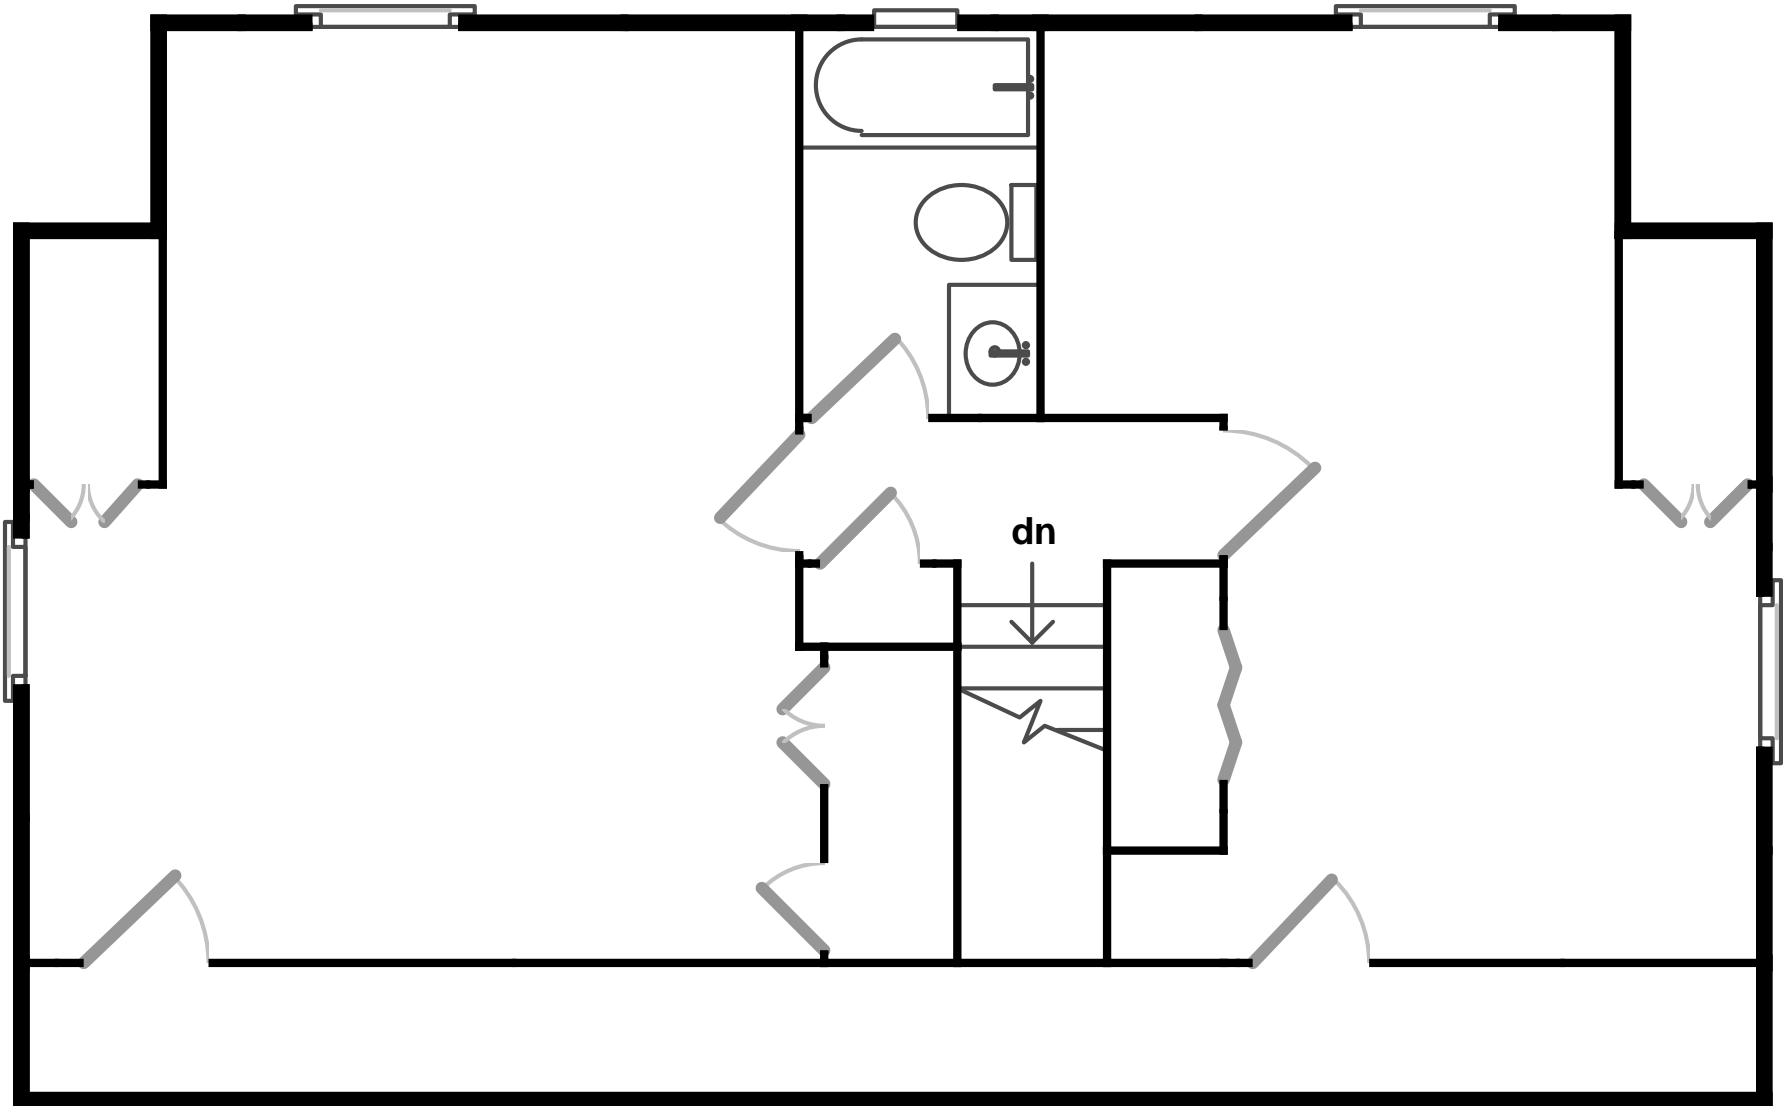

Upper

Chlorine
Bottle
Storage

Main

CL CL CL
13 On Stone
CL Stone
23 On Stone

Basement

30' x 41'
9'10" x 10'5"

Bathroom

Outside

Outside

Outside

Outside

Living Room

Living Room

Dining Room

Dining Room

Kitchen

Kitchen

Kitchen

Kitchen

Family Room

Family Room

Master Bedroom

Master Bedroom

Master Bathroom

WalkIn Closet

Bathroom

Bathroom

Outside