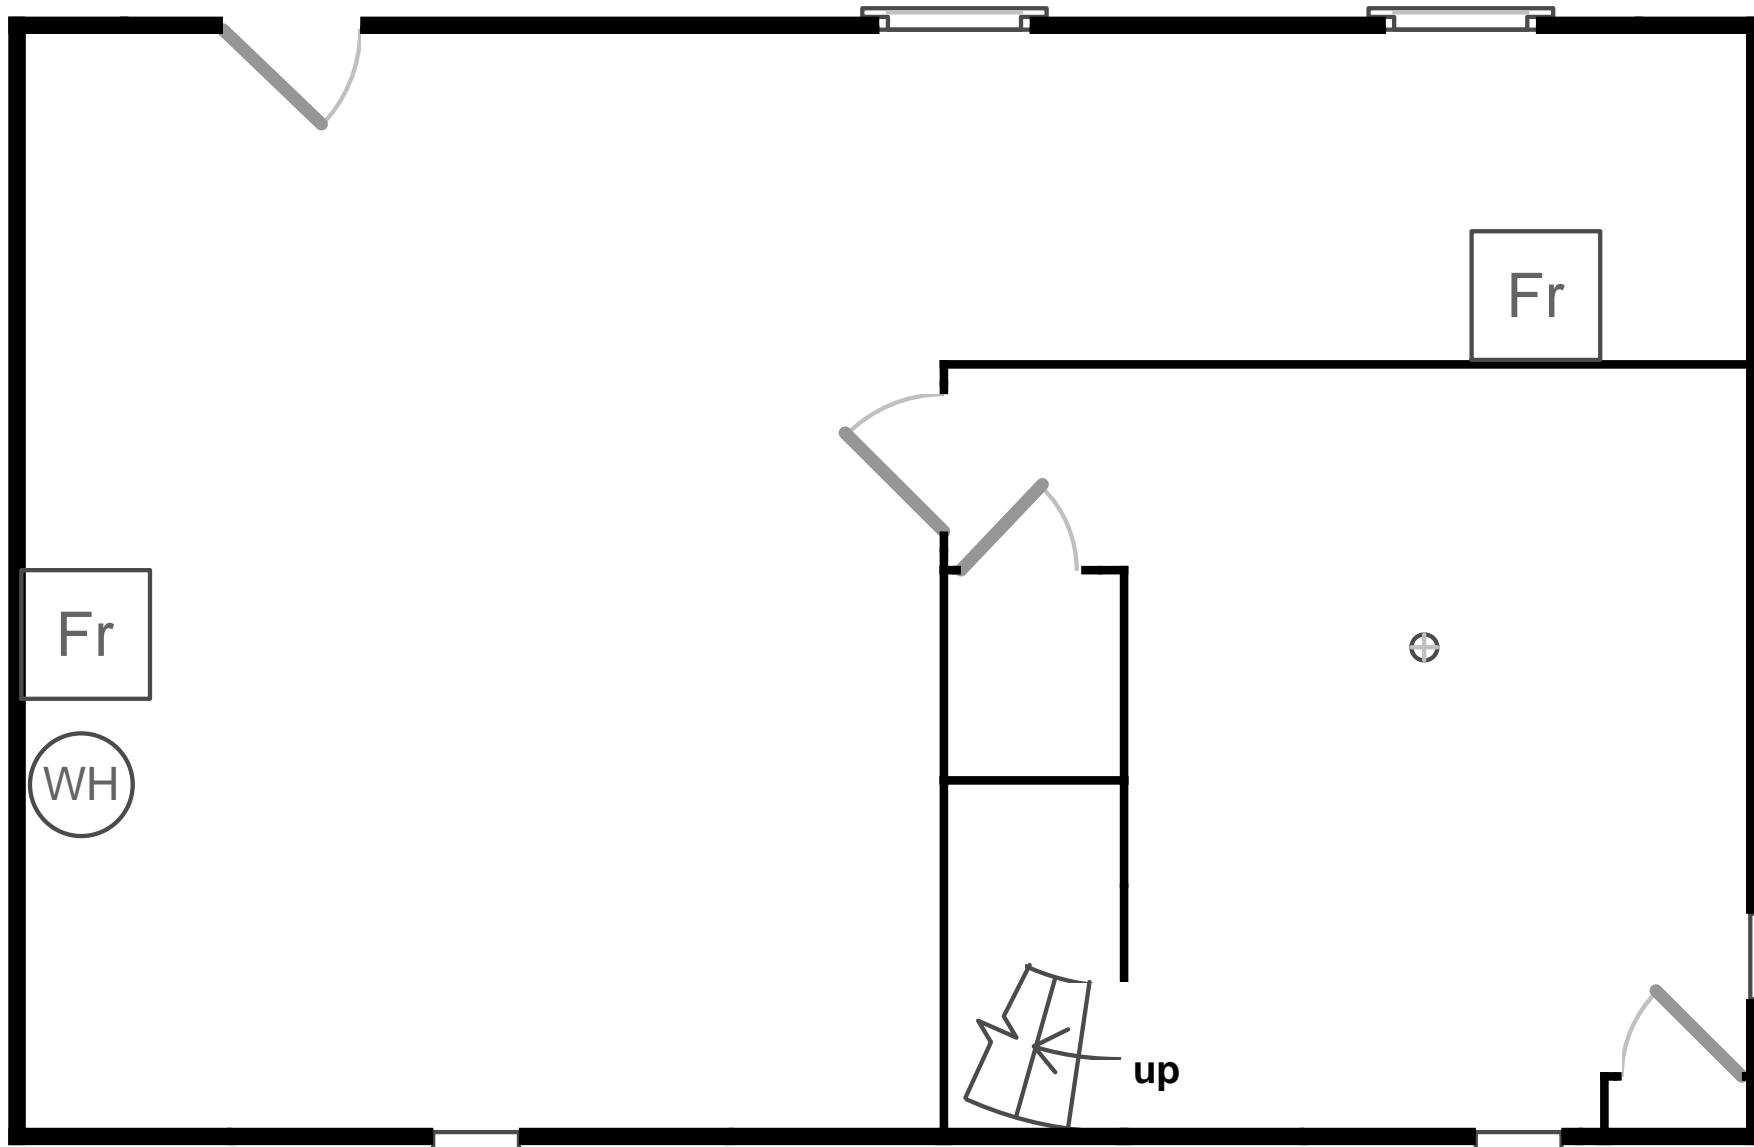

Upper

Chlorine
Bottle
Storage

Main

CL CL CL
13 On Stone
CL Stone
23 On Stone

Basement

30' x 41'
9'10" x 10'5"

Bathroom

Outside

Outside

Outside

Outside

Living Room

Living Room

Dining Room

Dining Room

Kitchen

Kitchen

Kitchen

Kitchen

Family Room

Family Room

Master Bedroom

Master Bedroom

Master Bathroom

WalkIn Closet

Bathroom

Bathroom

Outside