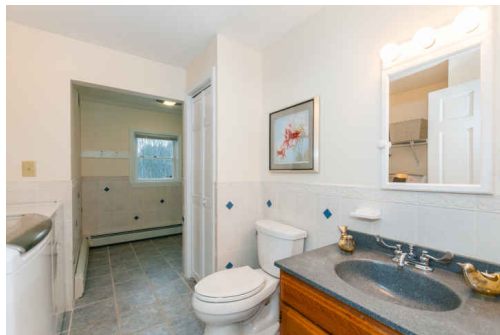

Upper

Chlorine
Bottle
Storage

Main

CL CL CL
13 On Stone
CL Stone
23 On Stone

Basement

30' x 41'
9'10" x 10'5"

Bathroom

Outside

Kitchen

Kitchen

Kitchen

Family Room

Family Room

Master Bedroom

Master Bedroom

Master Bathroom

WalkIn Closet

Bathroom

Bathroom

Outside