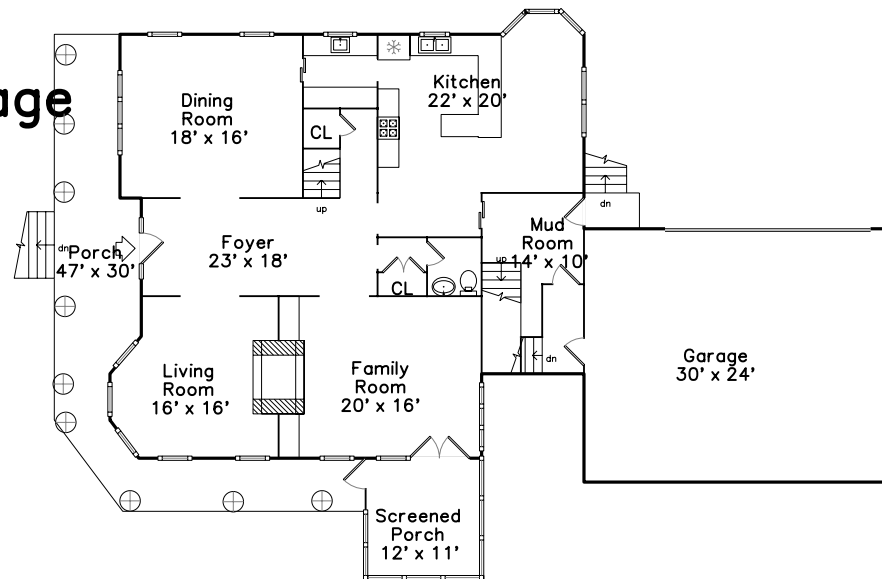

16 Webster Street
Winchester, MA 01890

PicturePlan(tm) by Vis-Home(C) 2016
Measurements may not be 100% accurate.
Floor plans are provided for convenience only.
Room sizes are not used to calculate area.

Basement

Shed/Garage

Main

Top

Main

Basement

Shed / Garage

Outside

Living Room

Living Room

Dining Room

Dining Room

Kitchen

Kitchen

Kitchen

Kitchen

Bathroom

Landing

Landing

Landing

Master Bedroom

Master Bedroom

Bathroom

Bedroom