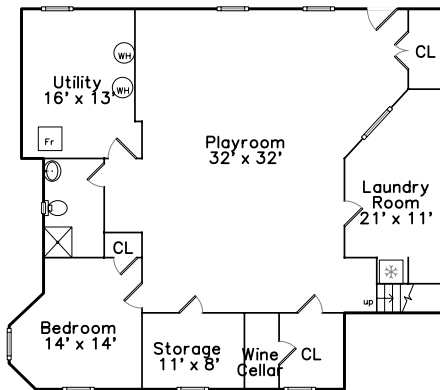

16 Webster Street
Winchester, MA 01890

PicturePlan(tm) by Vis-Home(C) 2016
Measurements may not be 100% accurate.
Floor plans are provided for convenience only.
Room sizes are not used to calculate area.

Basement

Shed/Garage

Main

Top

Main

Basement

Shed / Garage

Outside

Living Room

Living Room

Dining Room

Dining Room

Kitchen

Kitchen

Kitchen

Kitchen

Bathroom

Landing

Landing

Landing

Master Bedroom

Master Bedroom

Bathroom

Bedroom