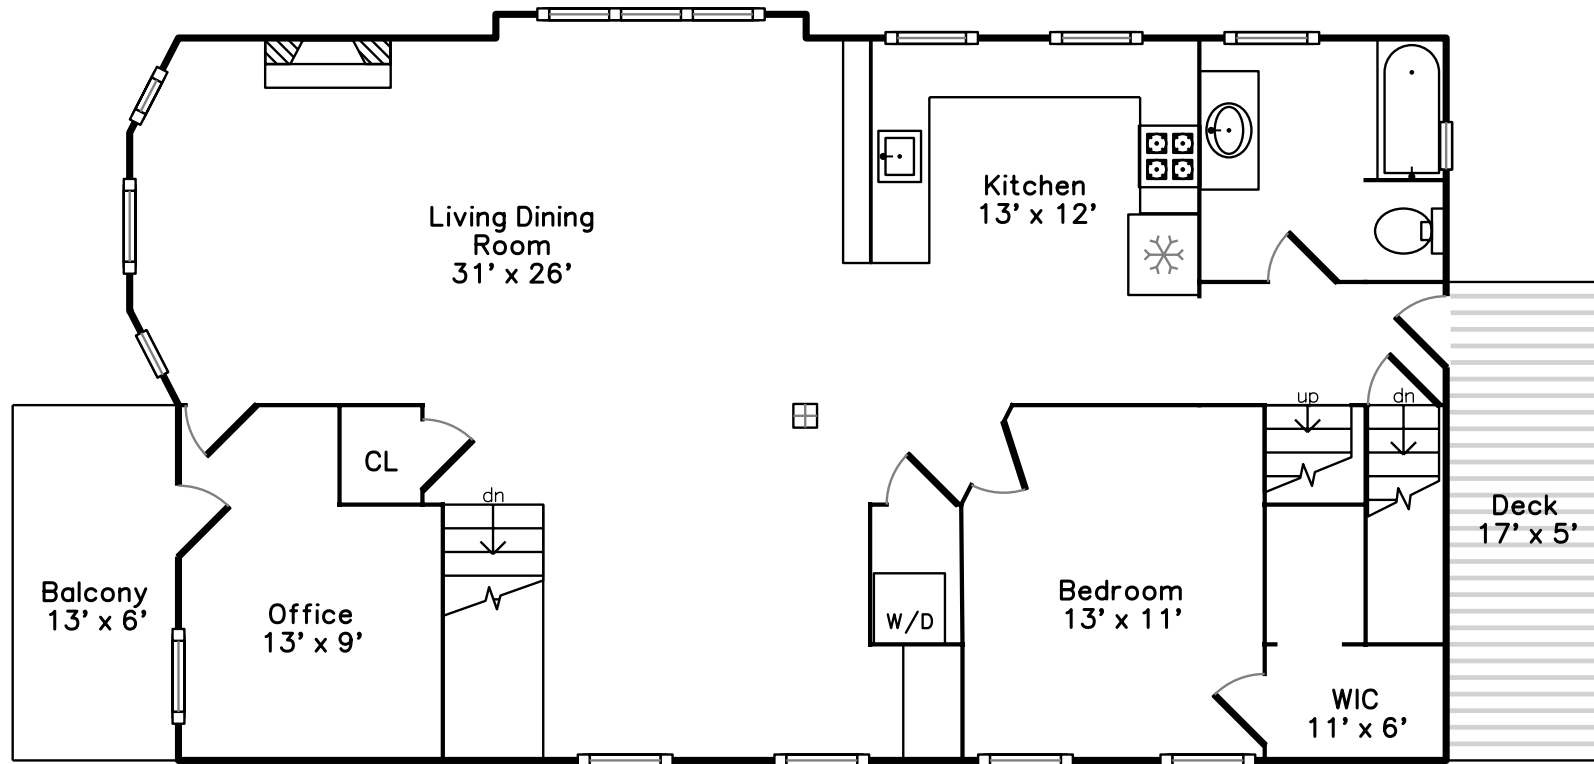

Upper

Main

56 Broadway #2
Arlington, MA 02474

PicturePlan(tm) by Vis-Home(C) 2016
Measurements may not be 100% accurate.
Floor plans are provided for convenience only.
Room sizes are not used to calculate area.

Upper

Main

Outside

Outside

Outside

Outside

Living Dining

Living Dining Room

Living Dining Room

Living Dining Room

Living Dining Room

Living Dining Room

Living Dining Room

Living Dining Room

Kitchen

Kitchen

Kitchen

Bedroom

Bedroom

Office

Office

Bathroom

Deck

Balcony