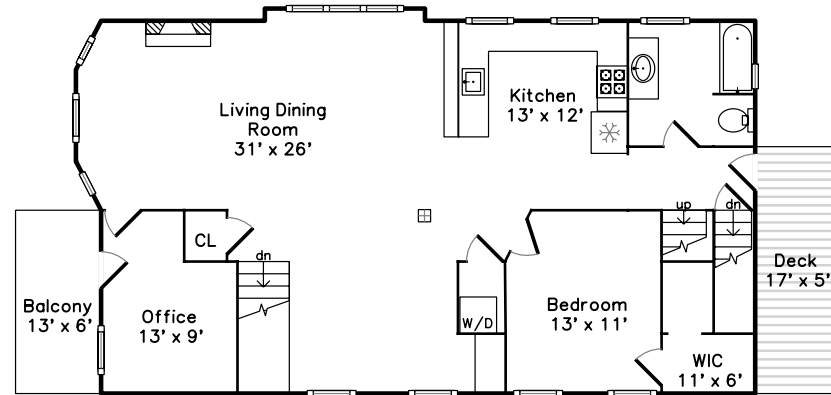

Main

56 Broadway #2
Arlington, MA 02474