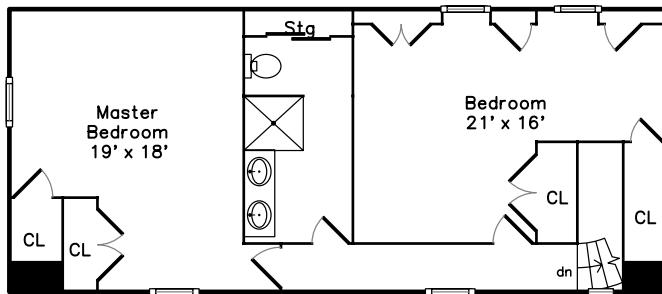

Upper

Main

56 Broadway #2
Arlington, MA 02474