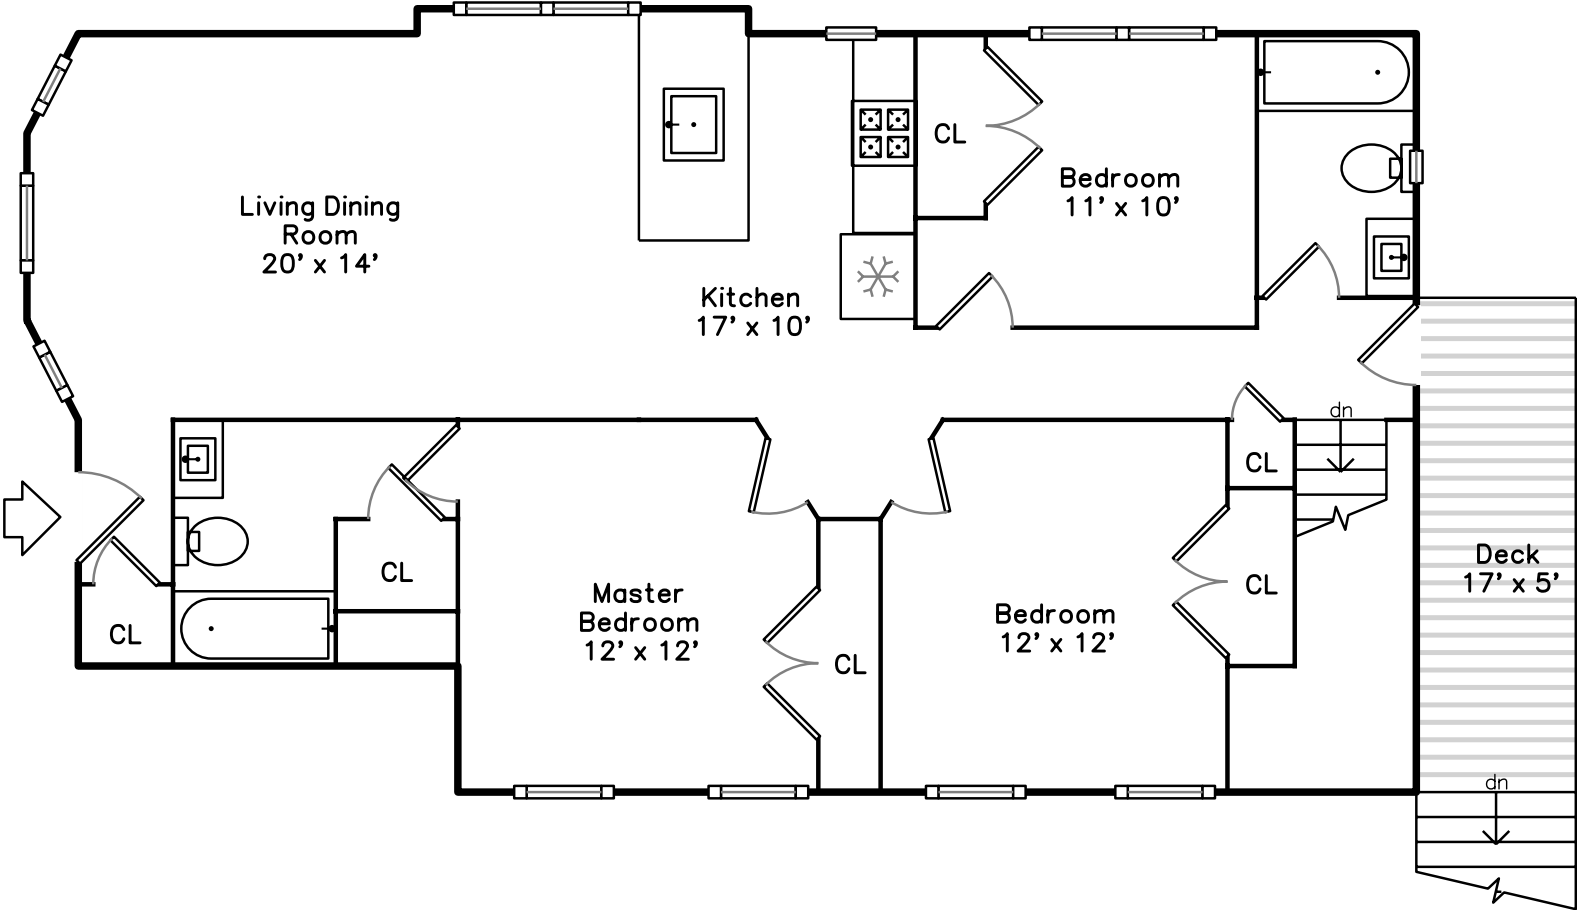

## Basement

56 Broadway #1  
Arlington, MA 02474

PicturePlan(tm) by Vis-Home(C) 2016  
Measurements may not be 100% accurate.  
Floor plans are provided for convenience only.  
Room sizes are not used to calculate area.

# Basement

Outside

Outside

Outside

Outside

Living Dining Room

Living Dining Room

Living Dining Room

Kitchen

Living Dining Room

Living Dining Room

Kitchen

Kitchen

Kitchen

Master Bedroom

Master Bedroom

Master Bathroom

Bedroom

Bedroom

Bedroom

Bedroom

Bathroom

Deck

Bonus Room