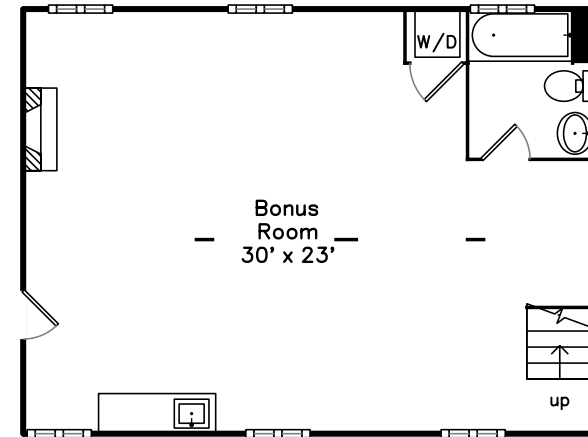

## Basement

56 Broadway #1  
Arlington, MA 02474

PicturePlan(tm) by Vis-Home(C) 2016  
Measurements may not be 100% accurate.  
Floor plans are provided for convenience only.  
Room sizes are not used to calculate area.