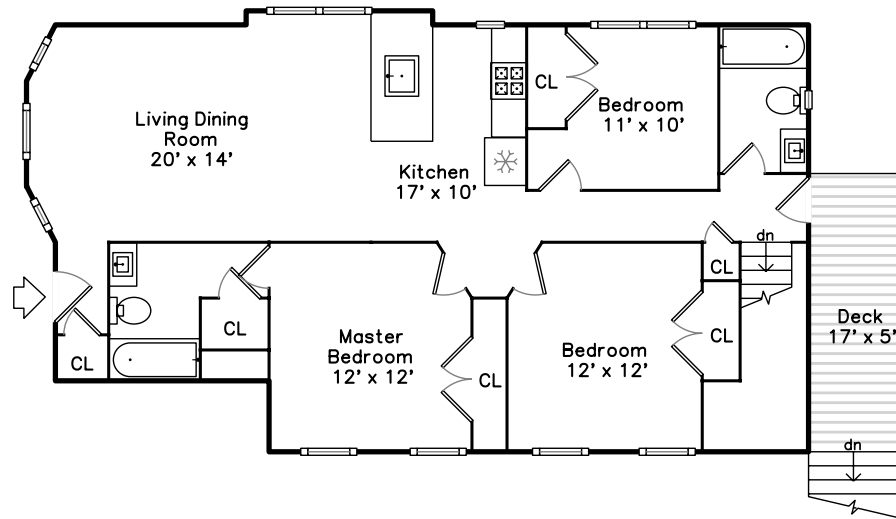

## Basement

56 Broadway #1  
Arlington, MA 02474

PicturePlan(tm) by Vis-Home(C) 2016  
Measurements may not be 100% accurate.  
Floor plans are provided for convenience only.  
Room sizes are not used to calculate area.

Kitchen

Living Dining Room

Living Dining Room

Kitchen

Kitchen

Kitchen

Master Bedroom

Master Bedroom

Master Bathroom

Bedroom

Bedroom

Bedroom

Bedroom

Bathroom

Deck

Bonus Room

Bonus Room

Bonus Room

Bonus Room

Bathroom