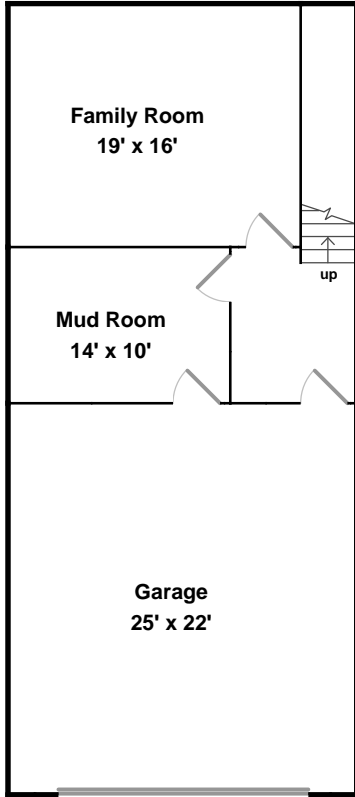

# Lower

# Upper

# Main

8 Canton Street

Floor plan by *Vis-Home* 2016  
Measurements may not be 100% accurate  
Floor plans are provided for convenience only  
Rooms sizes are not used to calculate area