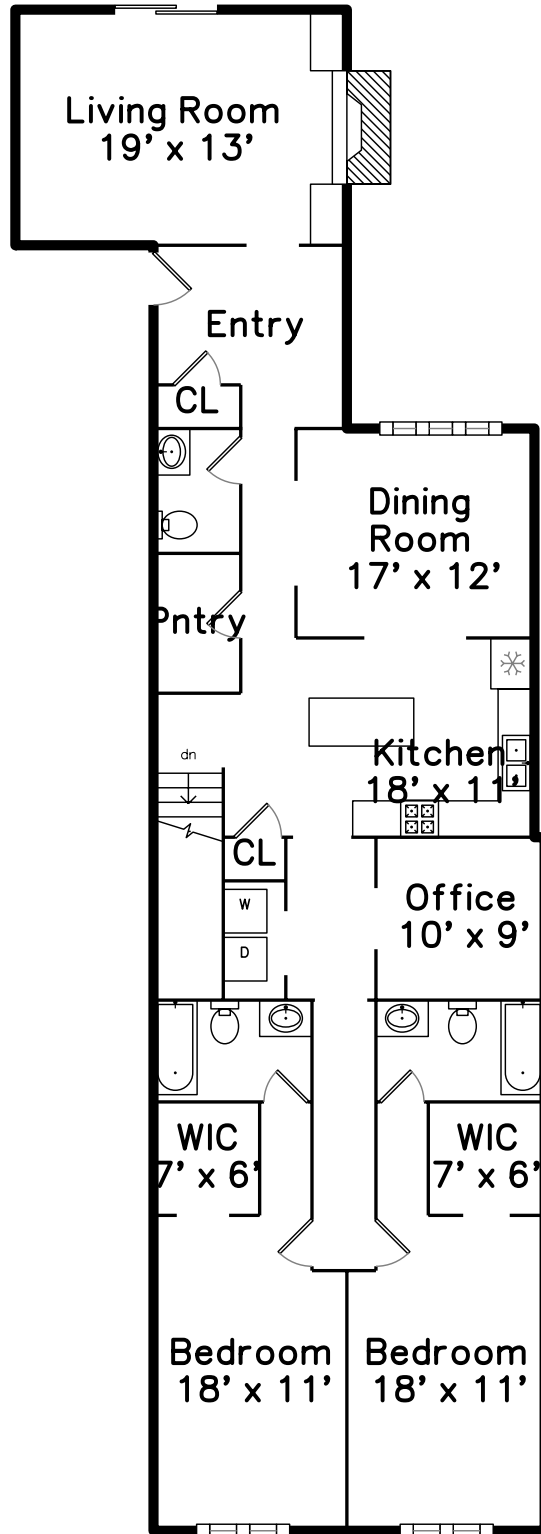

# Main

# Lower

12 Canton Street  
Sharon, MA 02067

PicturePlan by  vis-home

Measurements may not be 100% accurate.  
Floor plans are provided for convenience only.  
Room sizes are not used to calculate area.

Main

# Lower

216 NORTH MAIN STREET  
SHARON, MA

Outside

Outside

Outside

Outside

Outside

Back

3D View – TopDown

3D View – TopDown