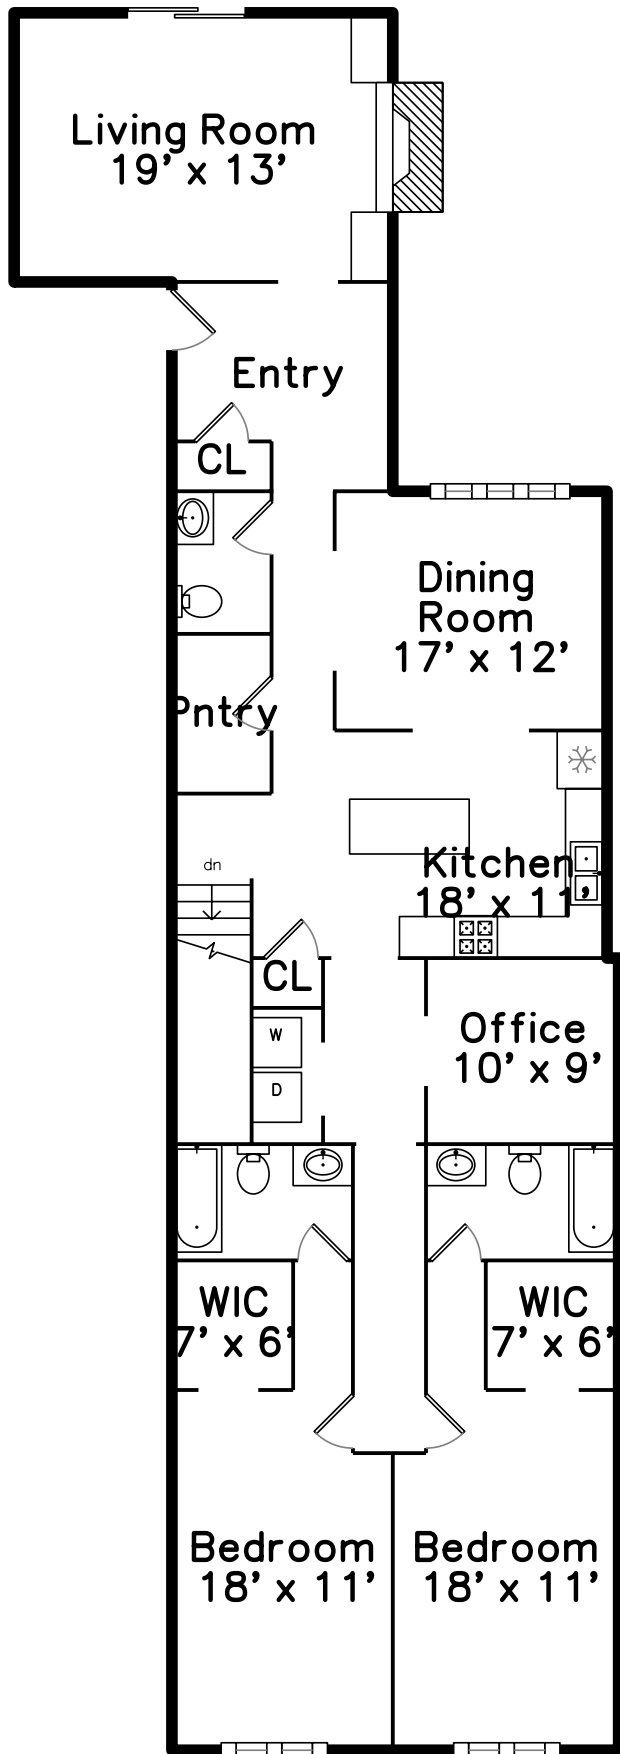

# Main

# Lower

12 Canton Street  
Sharon, MA 02067

PicturePlan by  vis-home

Measurements may not be 100% accurate.  
Floor plans are provided for convenience only.  
Room sizes are not used to calculate area.

Main

3D View – TopDown

3D View – TopDown