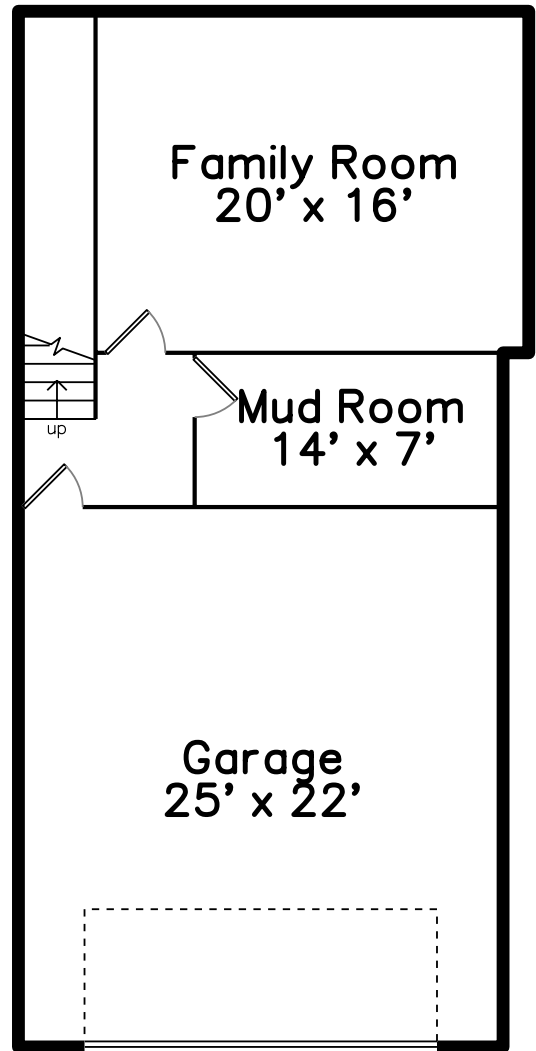

# Main

# Lower

12 Canton Street  
Sharon, MA 02067

PicturePlan by  vis-home

Measurements may not be 100% accurate.  
Floor plans are provided for convenience only.  
Room sizes are not used to calculate area.

Main