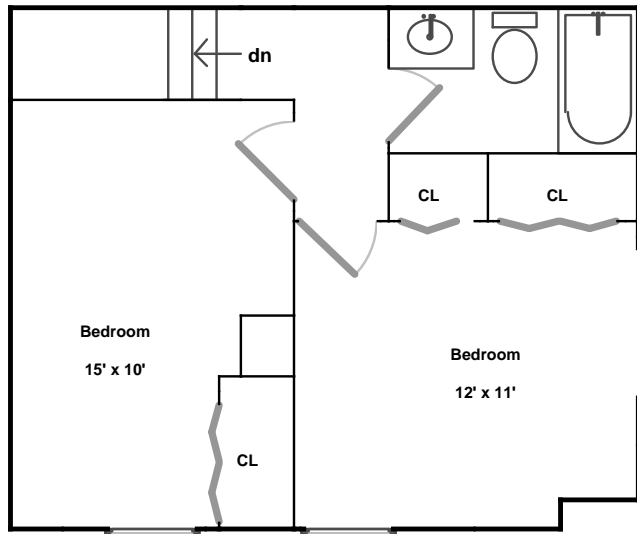

Upper

Main

Laundry:

335 Elliot Street

Floor plan by **Vis-Home** 2015
Measurements may not be 100% accurate
Floor plans are provided for convenience only
Rooms sizes are not used to calculate area

Upper

Main

Laundry:

Bedroom

Bedroom

Bedroom

Bedroom

Bedroom

Bedroom

Bathroom

Bathroom

Outside

Outside

Living Room

Living Room

Living Room

Living Room

Kitchen