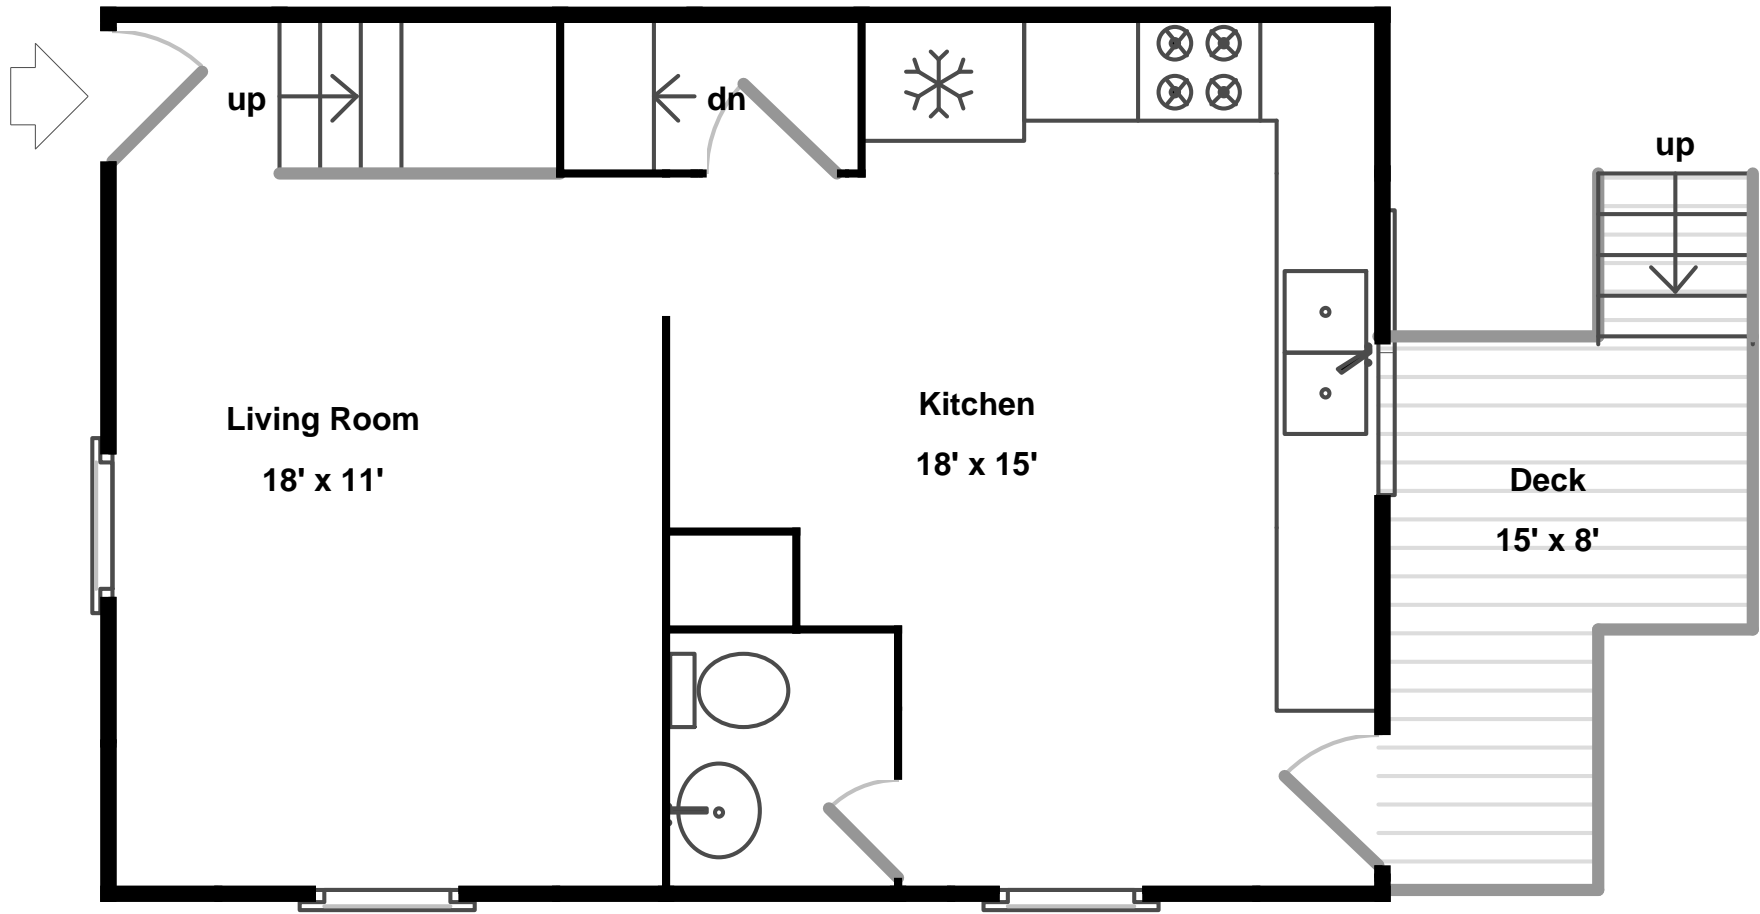

Upper

Main

Laundry:

335 Elliot Street

Floor plan by **Vis-Home** 2015
Measurements may not be 100% accurate
Floor plans are provided for convenience only
Rooms sizes are not used to calculate area

Upper

Main

Laundry:

Bedroom

Bedroom

Bedroom

Bedroom

Bedroom

Bedroom

Bathroom

Bathroom

Outside

Outside

Living Room

Living Room

Living Room

Living Room

Kitchen