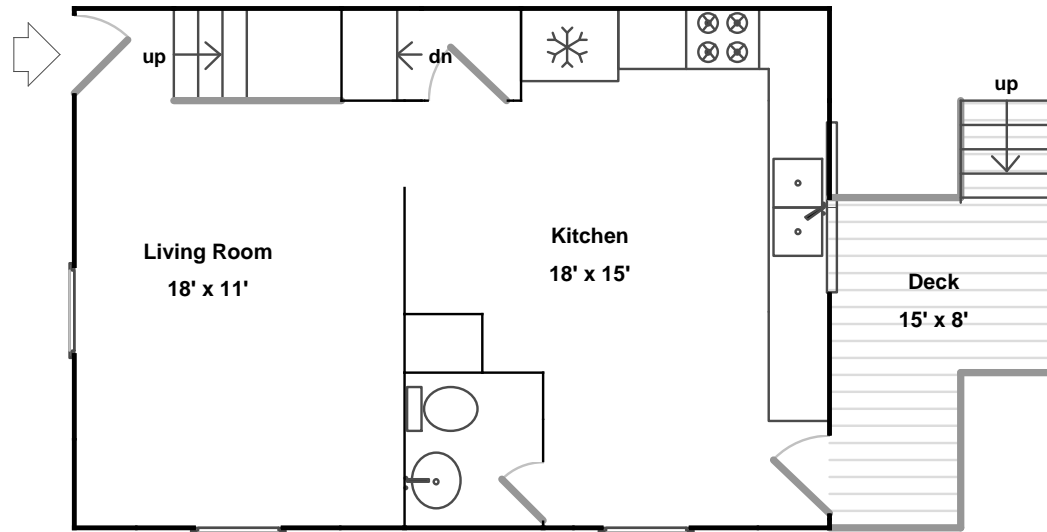

Upper

Main

Laundry:

335 Elliot Street

Floor plan by **Vis-Home** 2015
Measurements may not be 100% accurate
Floor plans are provided for convenience only
Rooms sizes are not used to calculate area

Upper

Main

Laundry:

Bedroom

Bedroom

Bedroom

Bedroom

Bedroom

Bedroom

Bathroom

Bathroom

Outside

Outside

Living Room

Living Room

Living Room

Living Room

Kitchen