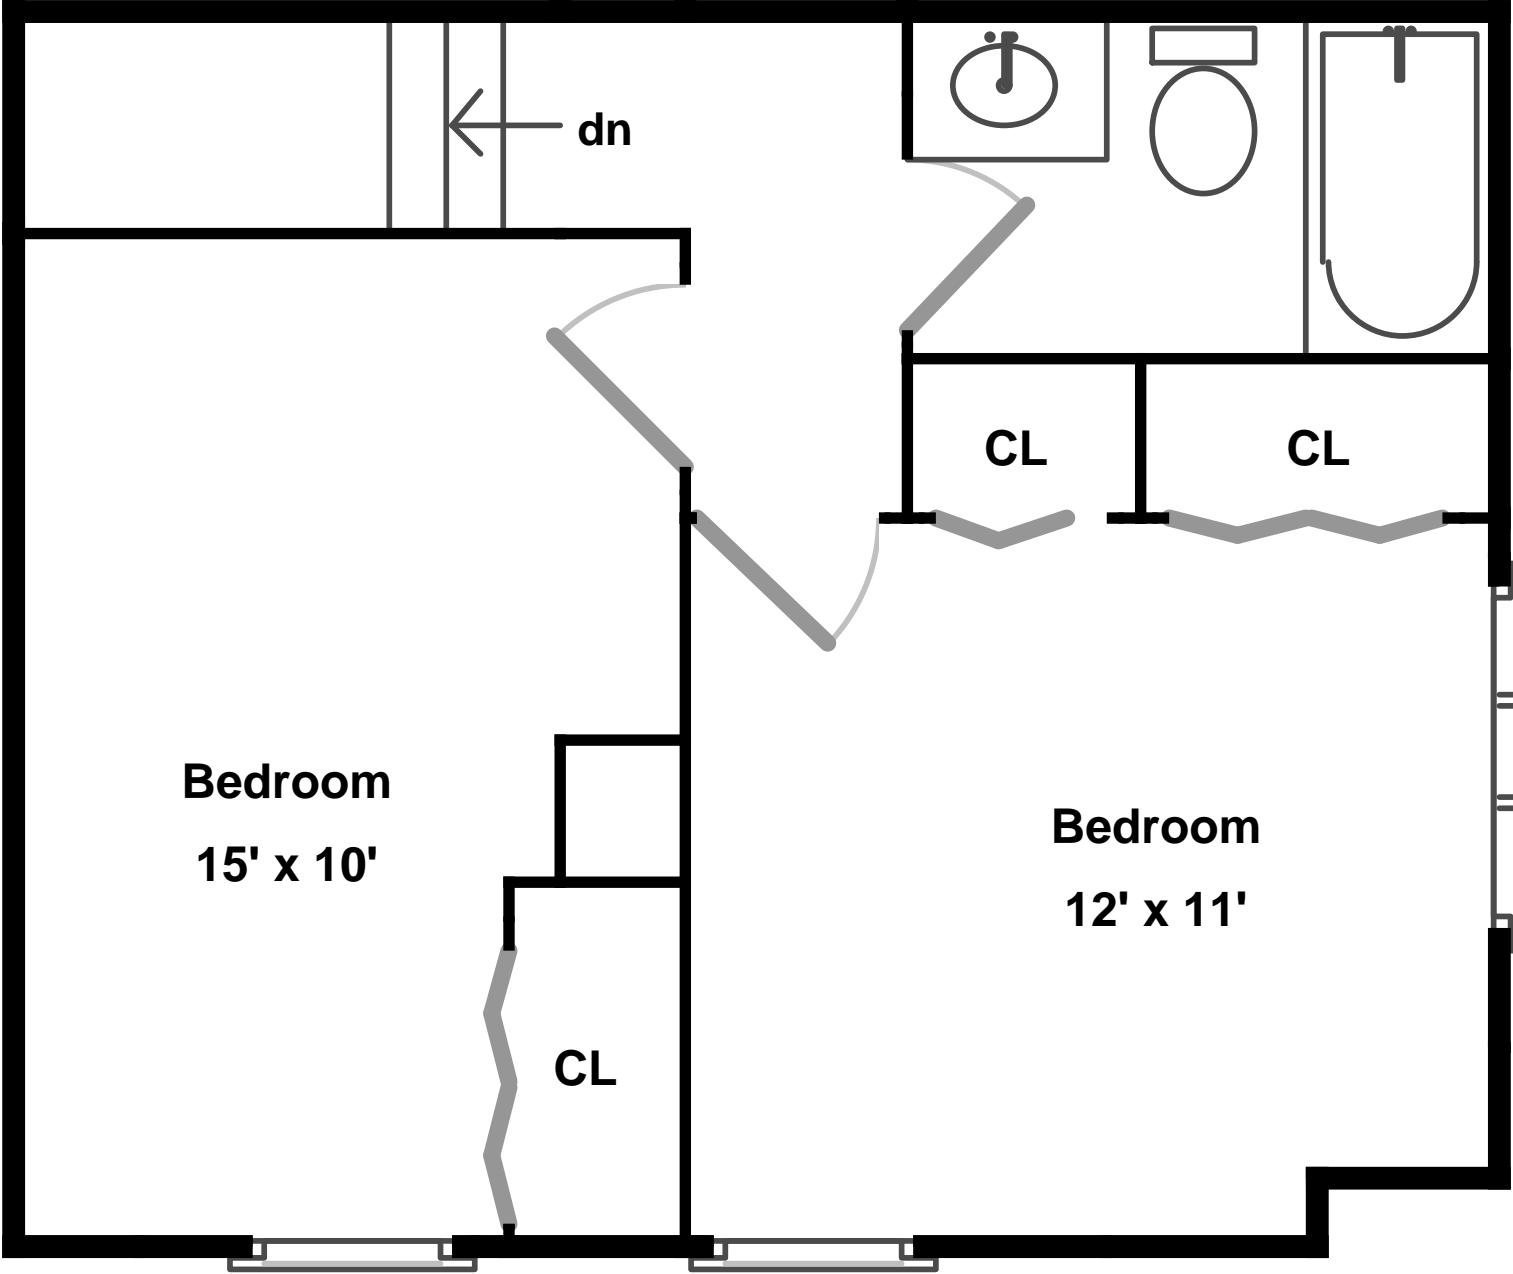

Upper

Main

Laundry:

335 Elliot Street

Floor plan by **Vis-Home** 2015
Measurements may not be 100% accurate
Floor plans are provided for convenience only
Rooms sizes are not used to calculate area

Upper

Main

Laundry:

Bedroom

Bedroom

Bedroom

Bedroom

Bedroom

Bedroom

Bathroom

Bathroom

Outside

Outside

Living Room

Living Room

Living Room

Living Room

Kitchen

Deck

Laundry