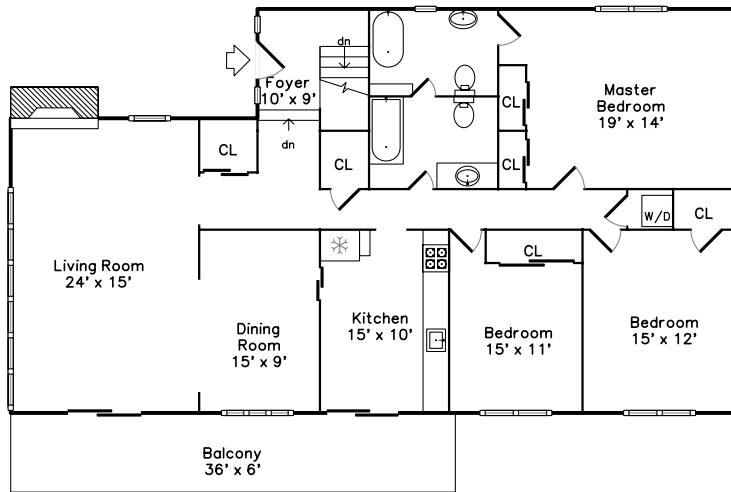

Main

Lower

170 Lakeshore Road
Boxford, MA 01921

PicturePlan(tm) by Vis-Home(C) 2016
Measurements may not be 100% accurate.
Floor plans are provided for convenience only.
Room sizes are not used to calculate area.

Main

Lower

Outside

Outside

Outside

Outside

Outside

Outside

Living Room

Living Room

Living Room

Living Room

Dining Room

Dining Room

Dining Room

Dining Room

Family Room

Family Room

Family Room

Family Room

Family Room

Storage