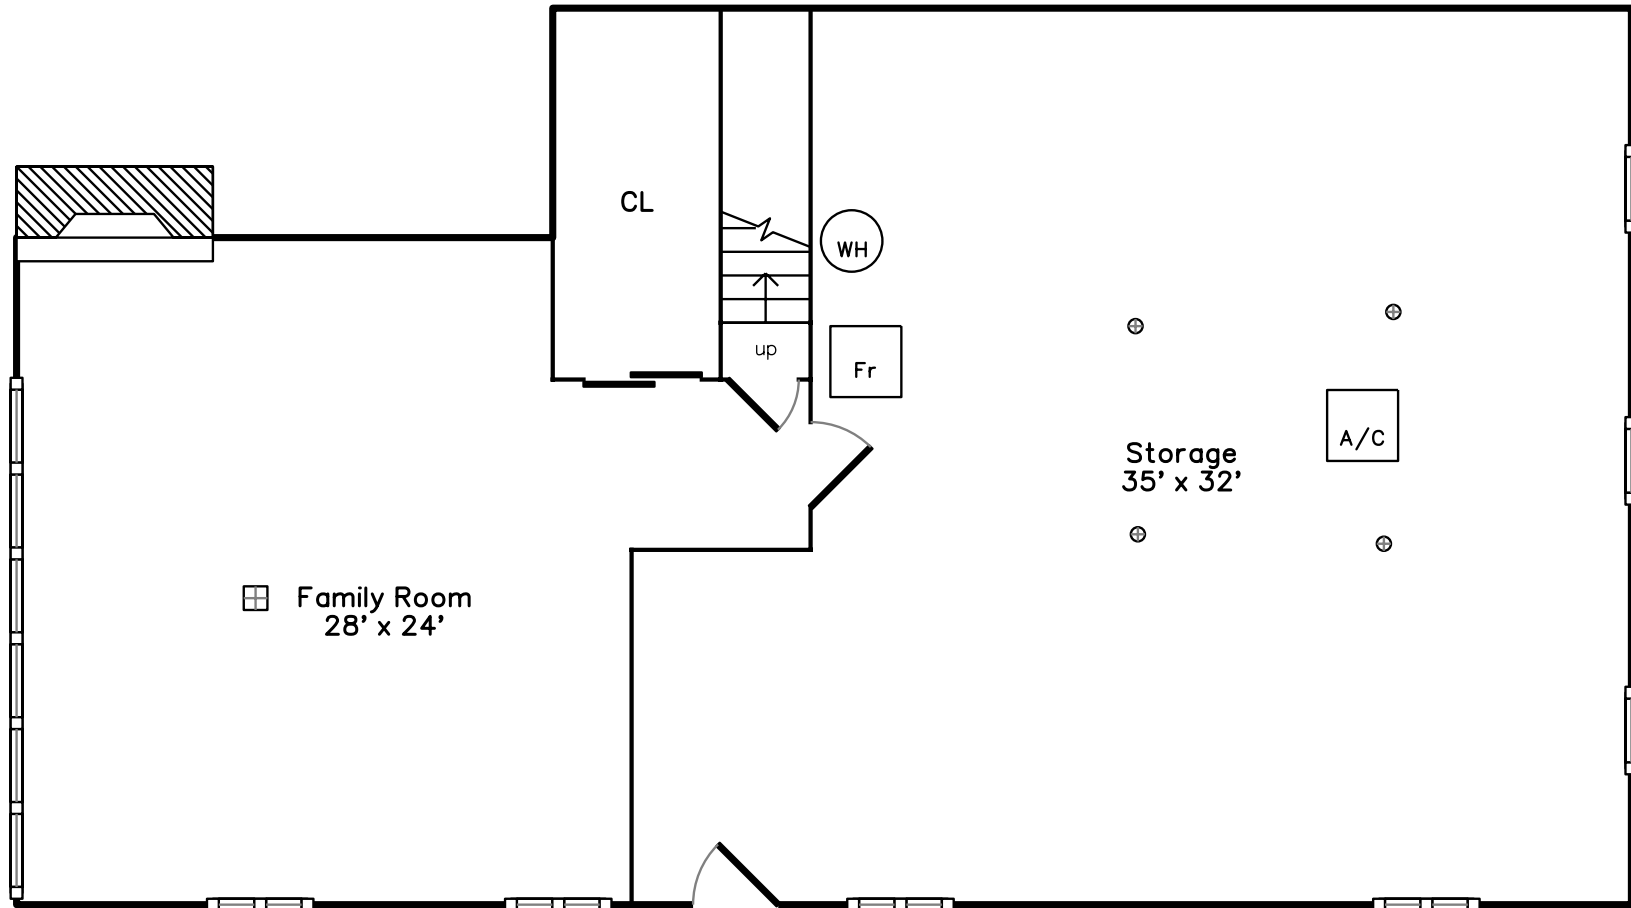

Main

Lower

170 Lakeshore Road
Boxford, MA 01921

PicturePlan(tm) by Vis-Home(C) 2016
Measurements may not be 100% accurate.
Floor plans are provided for convenience only.
Room sizes are not used to calculate area.

Main

Lower

Outside

Outside

Outside

Outside

Outside

Outside

Family Room

Family Room

Family Room

Family Room

Family Room

Storage