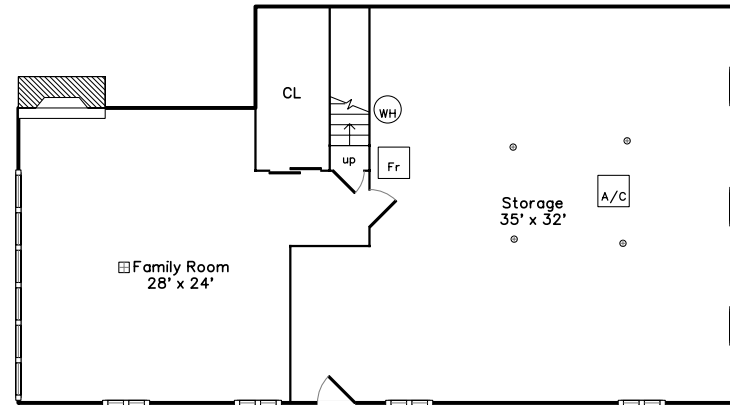

Main

Lower

170 Lakeshore Road
Boxford, MA 01921

PicturePlan(tm) by Vis-Home(C) 2016
Measurements may not be 100% accurate.
Floor plans are provided for convenience only.
Room sizes are not used to calculate area.

Main

Lower

Outside

Outside

Outside

Outside

Outside

Outside

Family Room

Family Room

Family Room

Family Room

Family Room

Storage