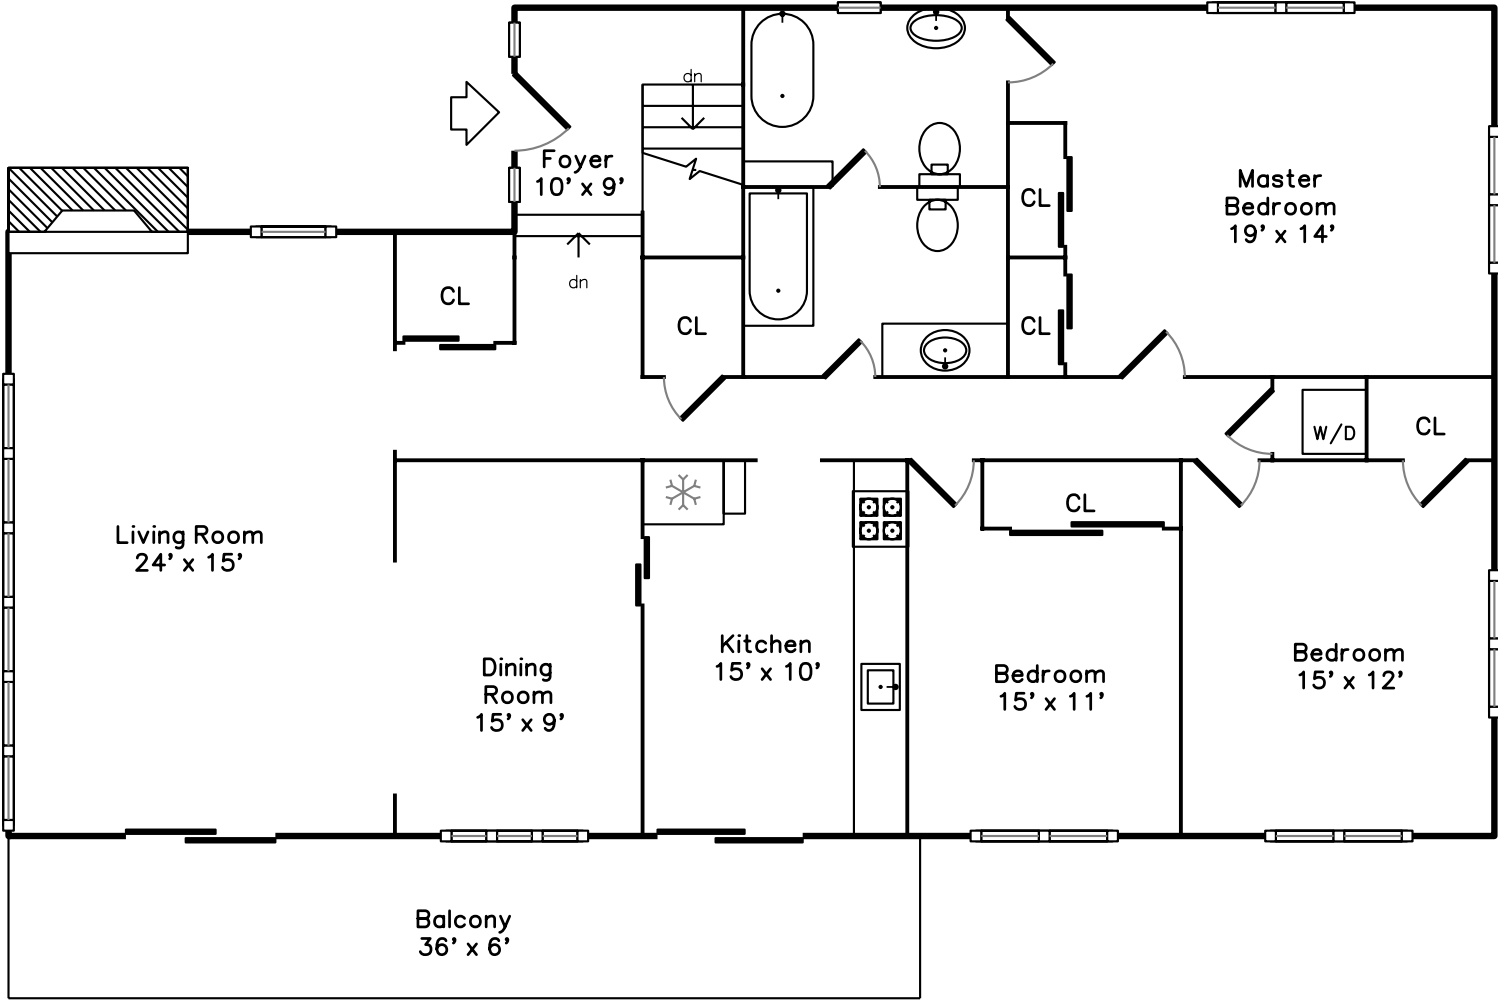

Main

Lower

170 Lakeshore Road
Boxford, MA 01921

PicturePlan(tm) by Vis-Home(C) 2016
Measurements may not be 100% accurate.
Floor plans are provided for convenience only.
Room sizes are not used to calculate area.

Main

Lower

Outside

Outside

Outside

Outside

Outside

Outside

Living Room

Living Room

Living Room

Living Room

Dining Room

Dining Room

Dining Room

Dining Room

Family Room

Family Room

Family Room

Family Room

Family Room

Storage