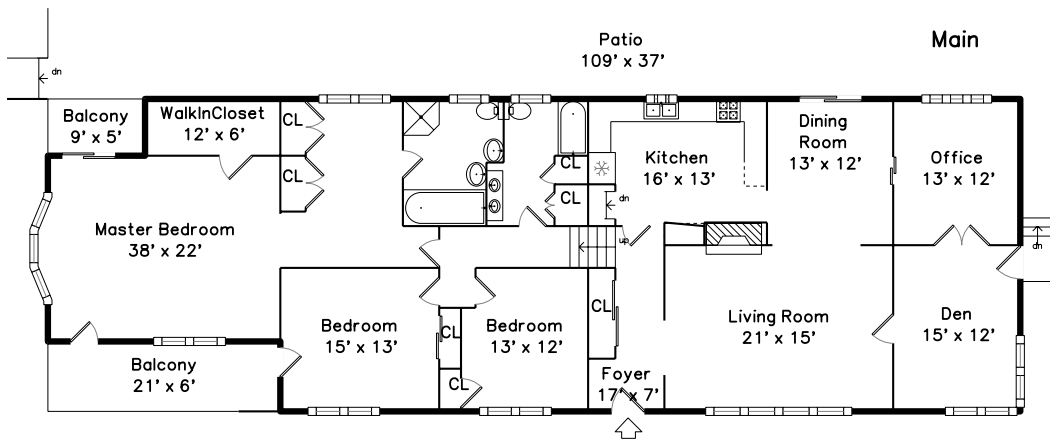

**31 Walker Lane
Needham, MA 02492**

PicturePlan by vis-home

Measurements may not be 100% accurate.
Floor plans are provided for convenience only.
Room sizes are not used to calculate area.

Lower

Outside

Outside

Outside

Outside

Foyer

Living Room

Living Room

Dining Room

Dining Room

Kitchen

Kitchen

Master Bedroom

Master Bedroom

Master Bedroom

Master Bathroom

Master Bathroom

Bedroom

Bathroom

Media Room

Media Room

Recreation Room

Bedroom

Balcony

Balcony

Patio

Patio