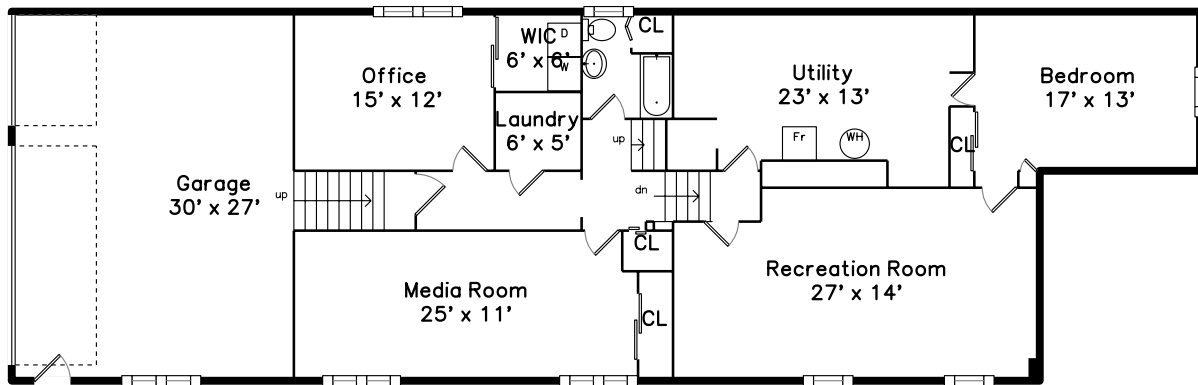

**31 Walker Lane
Needham, MA 02492**

PicturePlan by vis-home

Measurements may not be 100% accurate.
Floor plans are provided for convenience only.
Room sizes are not used to calculate area.

Lower

Outside

Outside

Outside

Outside

Foyer

Living Room

Living Room

Dining Room

Dining Room

Kitchen

Kitchen

Master Bedroom

Master Bedroom

Master Bedroom

Master Bathroom

Master Bathroom

Bedroom

Bathroom