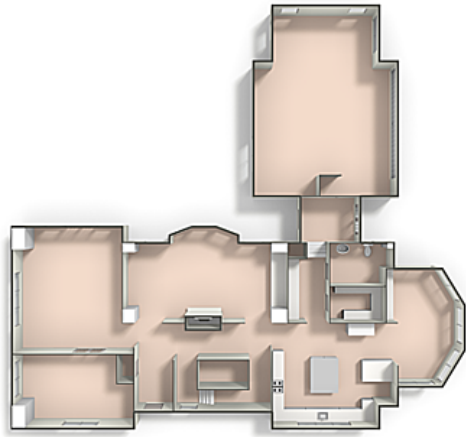

Upper

Main

Lower

115 Old Farm Road
Newton, MA 02459

PicturePlan by  vis-home
Measurements may not be 100% accurate.
Floor plans are provided for convenience only.
Room sizes are not used to calculate area.

Upper

Main

Lower

3D View – TopDown

3D View – TopDown

3D View – TopDown