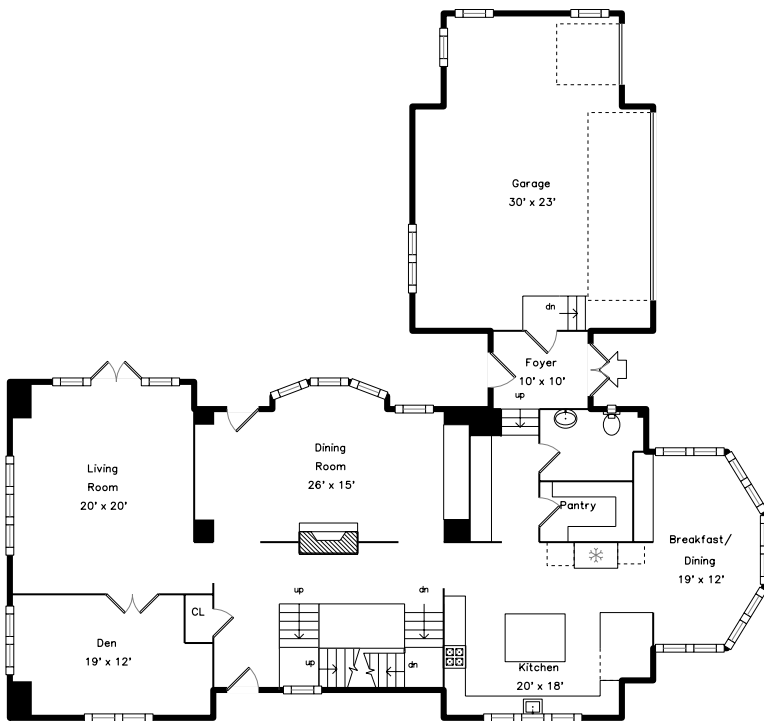

Upper

Main

Lower

115 Old Farm Road
Newton, MA 02459

PicturePlan by  vis-home
Measurements may not be 100% accurate.
Floor plans are provided for convenience only.
Room sizes are not used to calculate area.

Upper

Main

Lower

3D View – TopDown

3D View – TopDown

3D View – TopDown