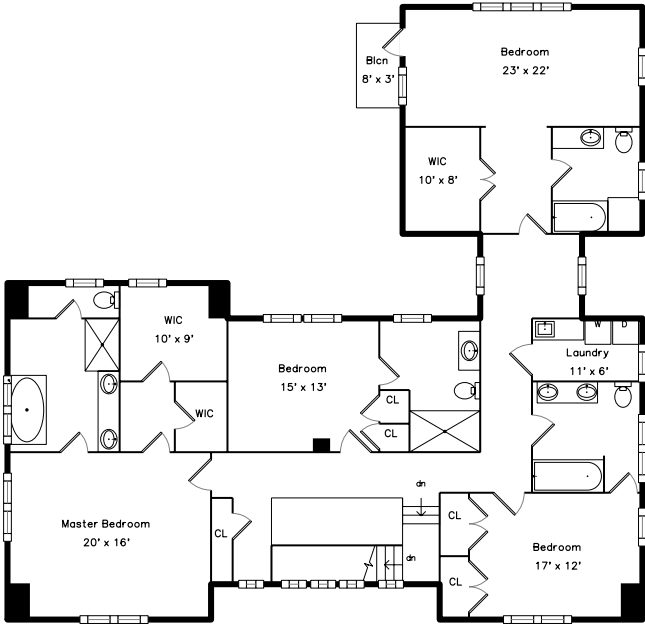

Upper

Main

Lower

115 Old Farm Road
Newton, MA 02459

PicturePlan by  vis-home
Measurements may not be 100% accurate.
Floor plans are provided for convenience only.
Room sizes are not used to calculate area.

Upper

Main

Lower

3D View – TopDown

3D View – TopDown

3D View – TopDown