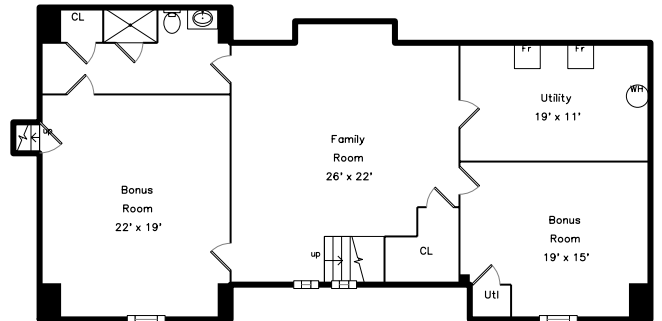

Upper

Main

Lower

115 Old Farm Road
Newton, MA 02459

PicturePlan by  vis-home
Measurements may not be 100% accurate.
Floor plans are provided for convenience only.
Room sizes are not used to calculate area.

Upper

Main

Lower

3D View – TopDown

3D View – TopDown

3D View – TopDown