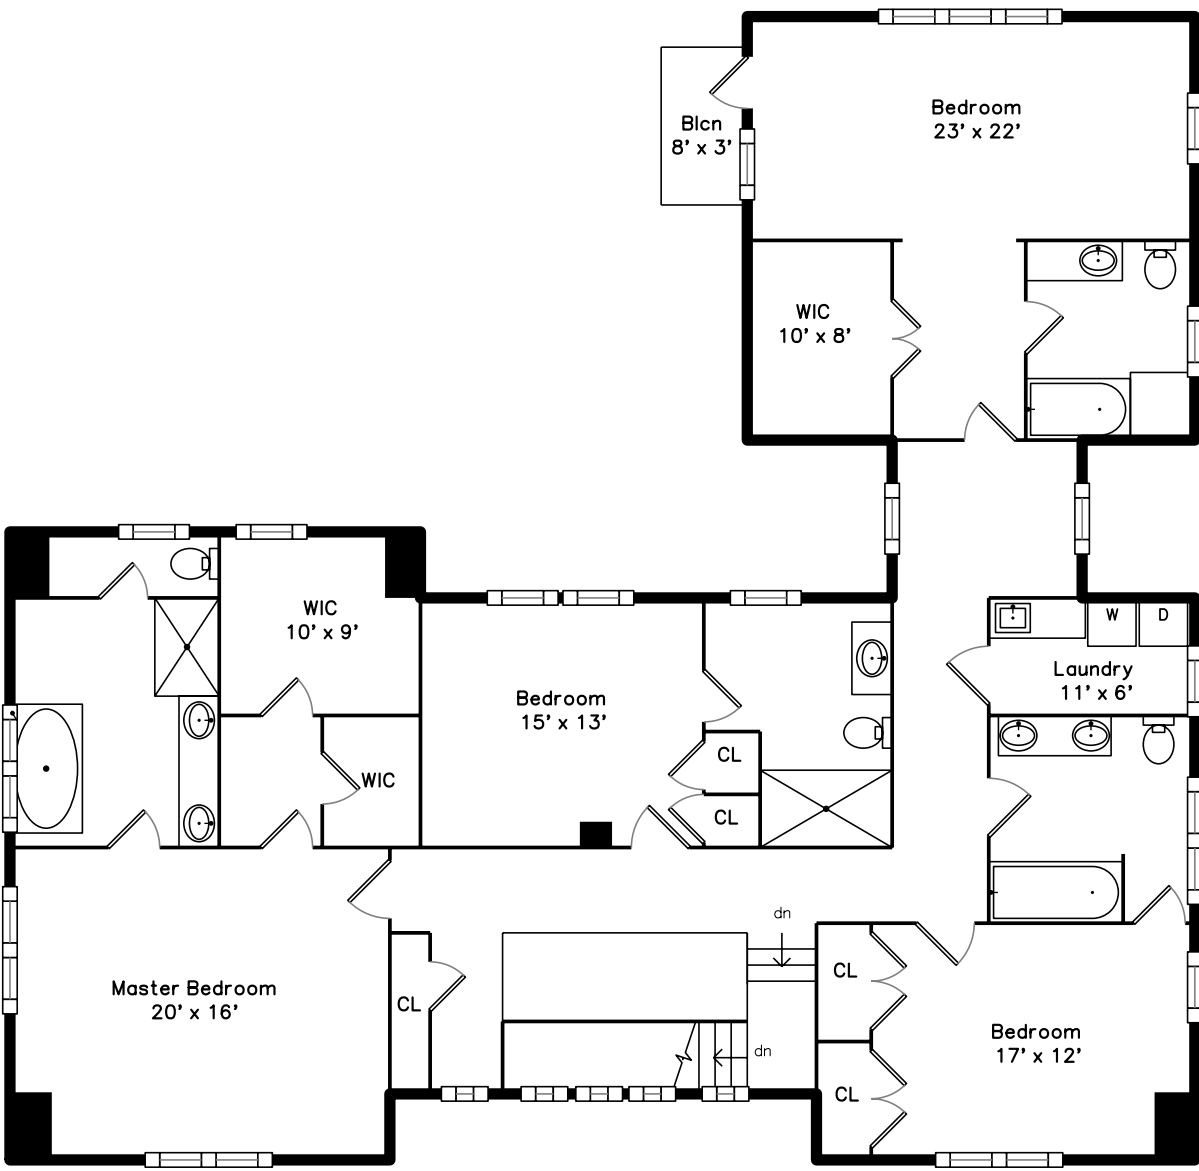

Upper

Main

Lower

115 Old Farm Road
Newton, MA 02459

PicturePlan by  vis-home
Measurements may not be 100% accurate.
Floor plans are provided for convenience only.
Room sizes are not used to calculate area.

Upper

Main

Lower

3D View – TopDown

3D View – TopDown

3D View – TopDown