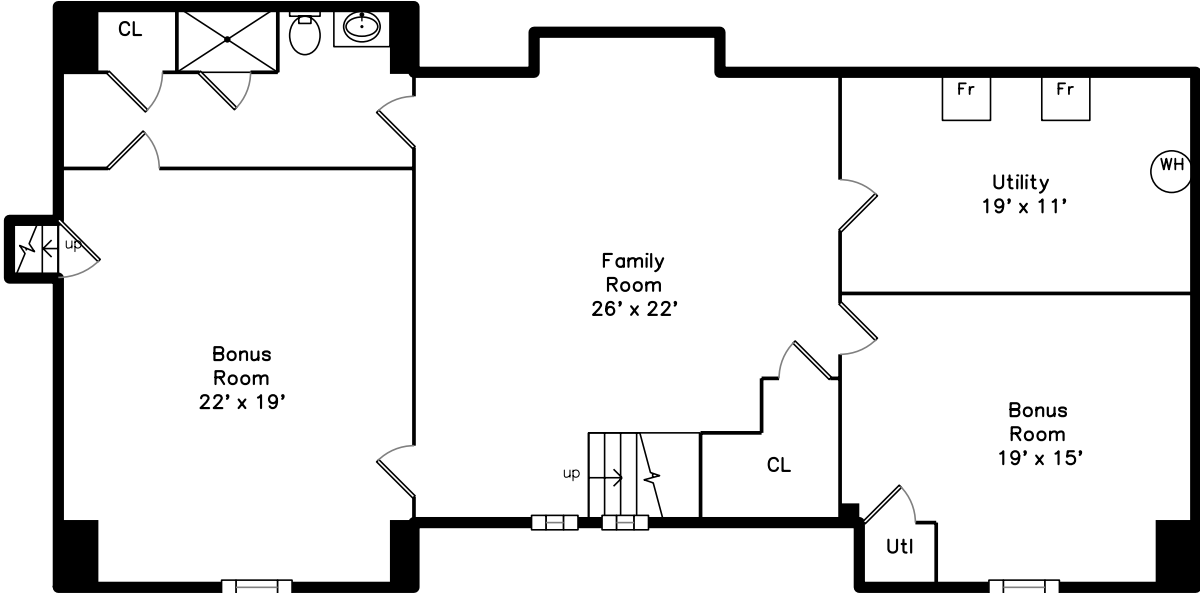

Upper

Main

Lower

115 Old Farm Road
Newton, MA 02459

PicturePlan by  vis-home
Measurements may not be 100% accurate.
Floor plans are provided for convenience only.
Room sizes are not used to calculate area.

Upper

Main

Lower

3D View – TopDown

3D View – TopDown

3D View – TopDown