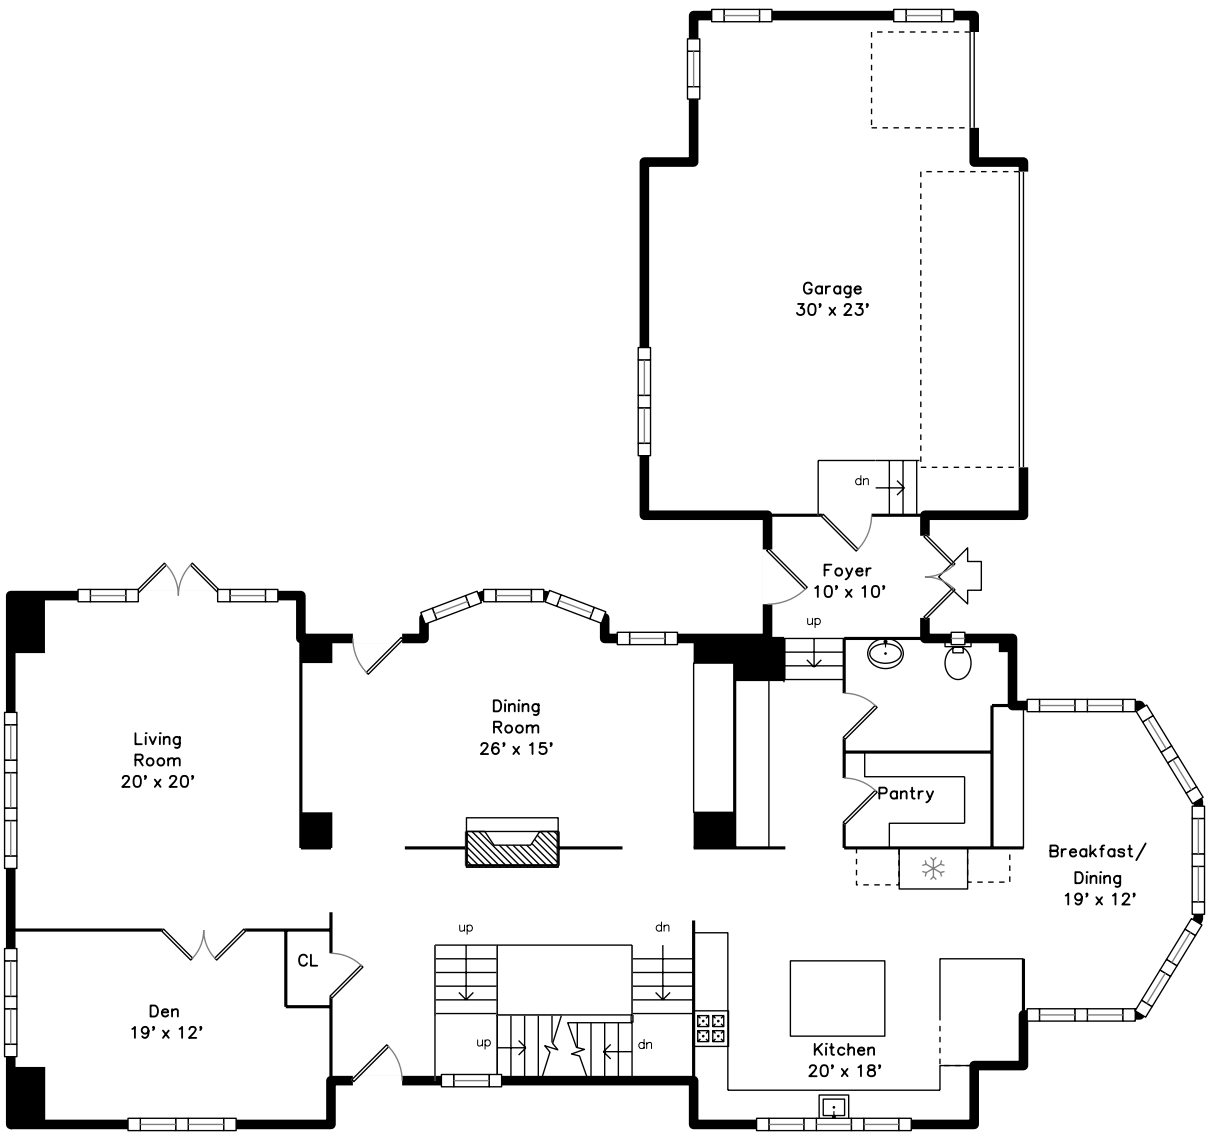

Upper

Main

Lower

115 Old Farm Road
Newton, MA 02459

PicturePlan by  vis-home
Measurements may not be 100% accurate.
Floor plans are provided for convenience only.
Room sizes are not used to calculate area.

Upper

Main

Lower

3D View – TopDown

3D View – TopDown

3D View – TopDown