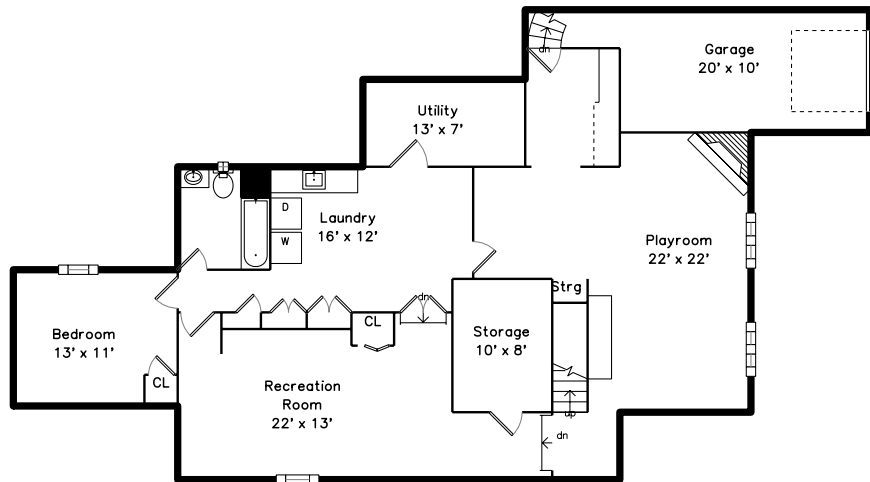

### Upper

### Lower

### Main

125 Tappan Street  
Brookline, MA 02445

PicturePlan by vis-home

Measurements may not be 100% accurate.

Floor plans are provided for convenience only.

Room sizes are not used to calculate area.

Bedroom

Bathroom

Playroom

Playroom

Mud Room

Recreation Room

Bedroom

Laundry