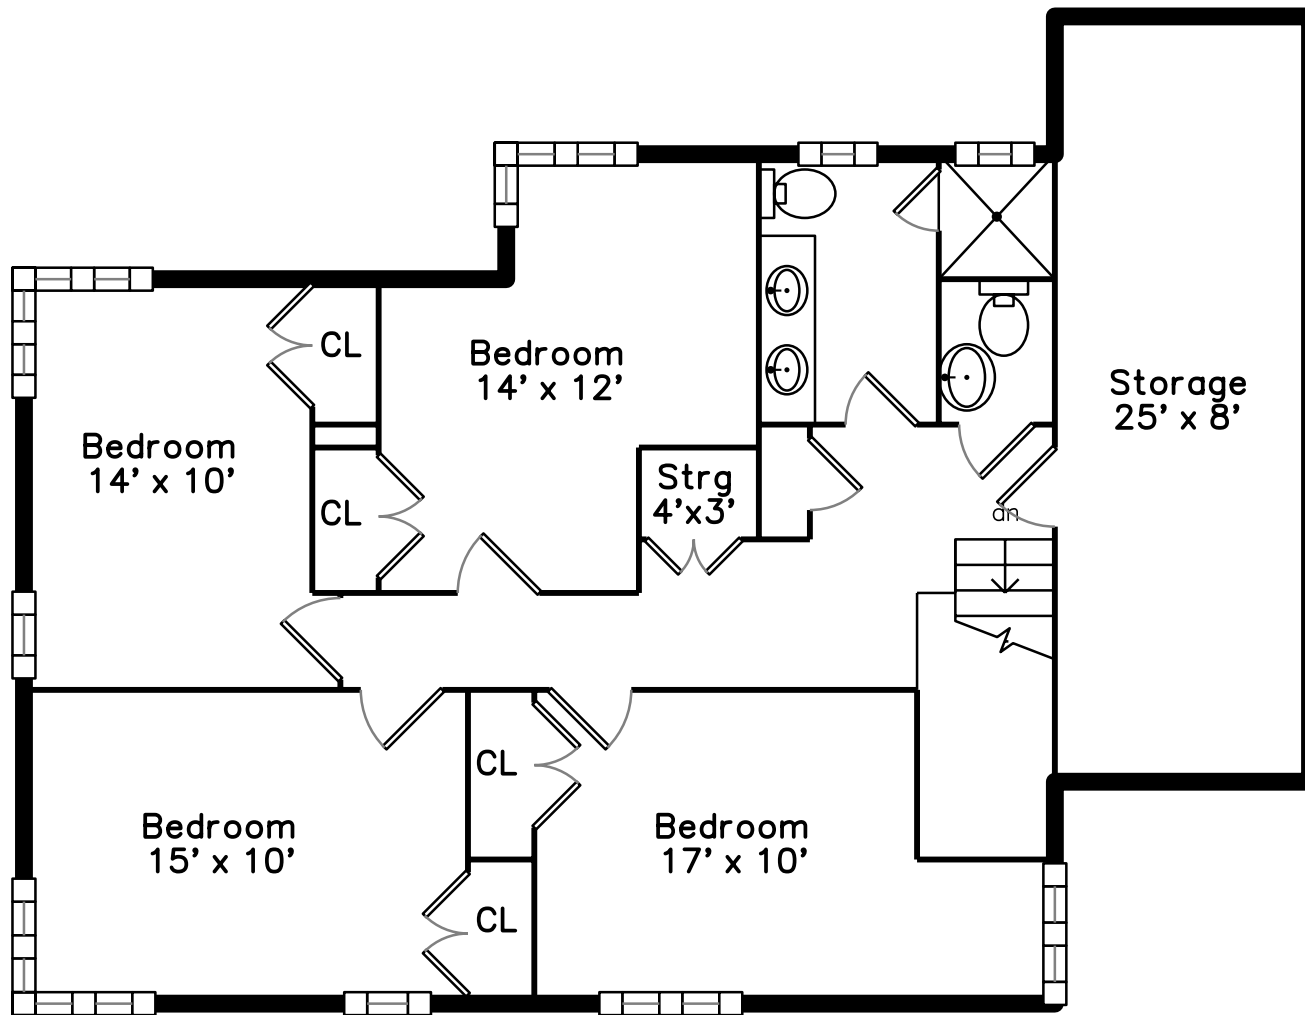

### Lower

### Main

125 Tappan Street  
Brookline, MA 02445

PicturePlan by vis-home

Measurements may not be 100% accurate.

Floor plans are provided for convenience only.

Room sizes are not used to calculate area.

# Upper