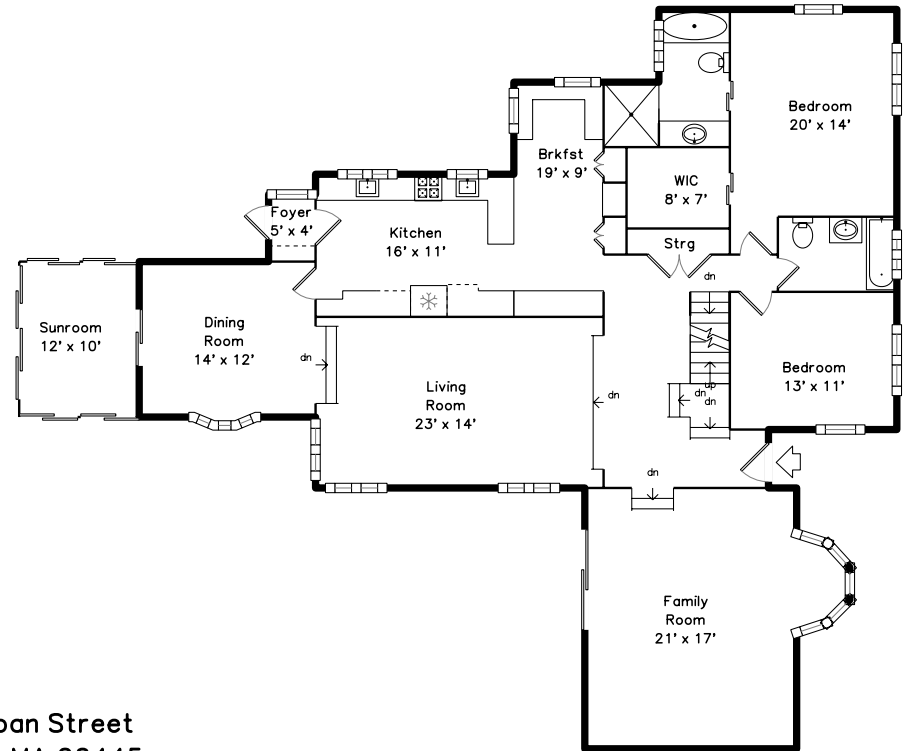

### Upper

### Lower

### Main

125 Tappan Street  
Brookline, MA 02445

PicturePlan by vis-home

Measurements may not be 100% accurate.

Floor plans are provided for convenience only.

Room sizes are not used to calculate area.