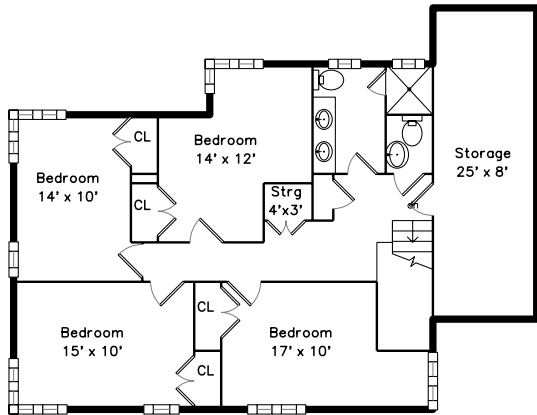

### Upper

### Lower

### Main

125 Tappan Street  
Brookline, MA 02445

PicturePlan by vis-home

Measurements may not be 100% accurate.

Floor plans are provided for convenience only.

Room sizes are not used to calculate area.

Bathroom

Bathroom

Bedroom

Bathroom

Hall

Bedroom

Bedroom

Bedroom