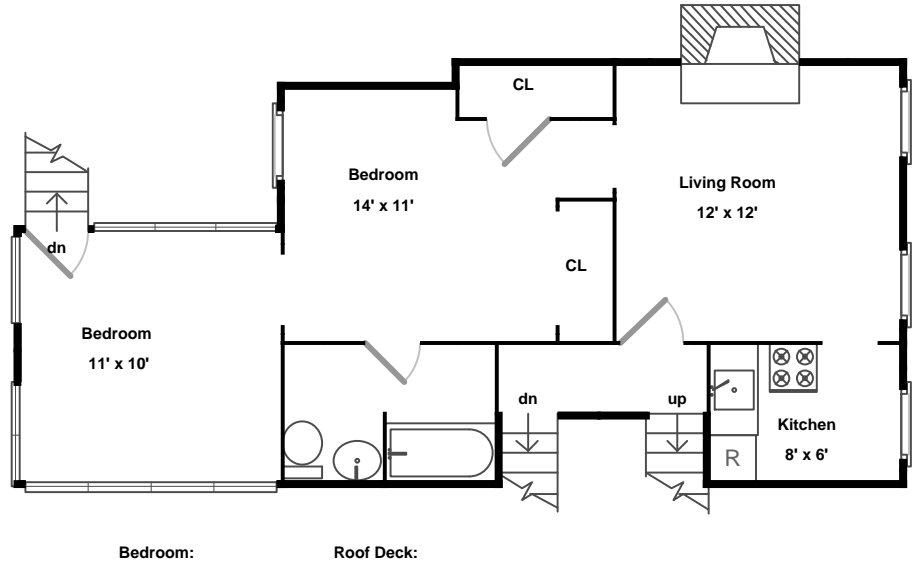

Upper

Main

34 Melrose Street

Floor plan by *Vis-Home* 2011
 Measurements may not be 100% accurate
 Floor plans are provided for convenience only
 Rooms sizes are not used to calculate area

Lower

Upper

Main

Bedroom:

Roof Deck:

Lower