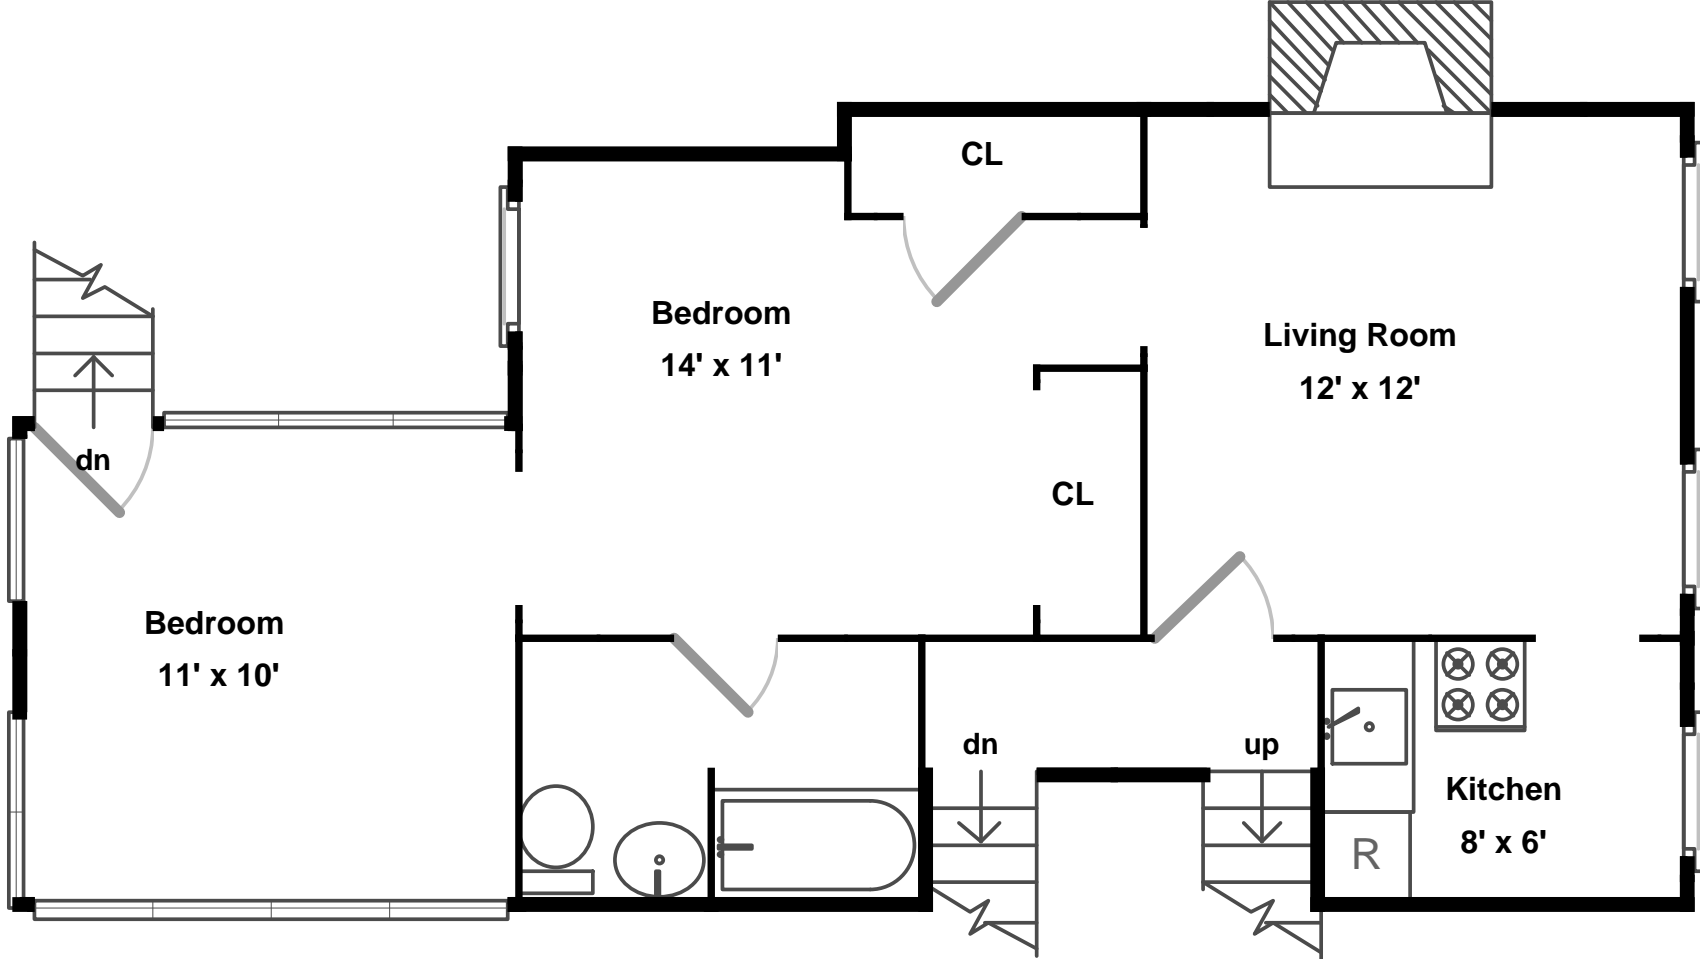

Upper

Main

34 Melrose Street

Floor plan by *Vis-Home* 2011
 Measurements may not be 100% accurate
 Floor plans are provided for convenience only
 Rooms sizes are not used to calculate area

Lower

Upper

Main

Bedroom:

Roof Deck:

Lower