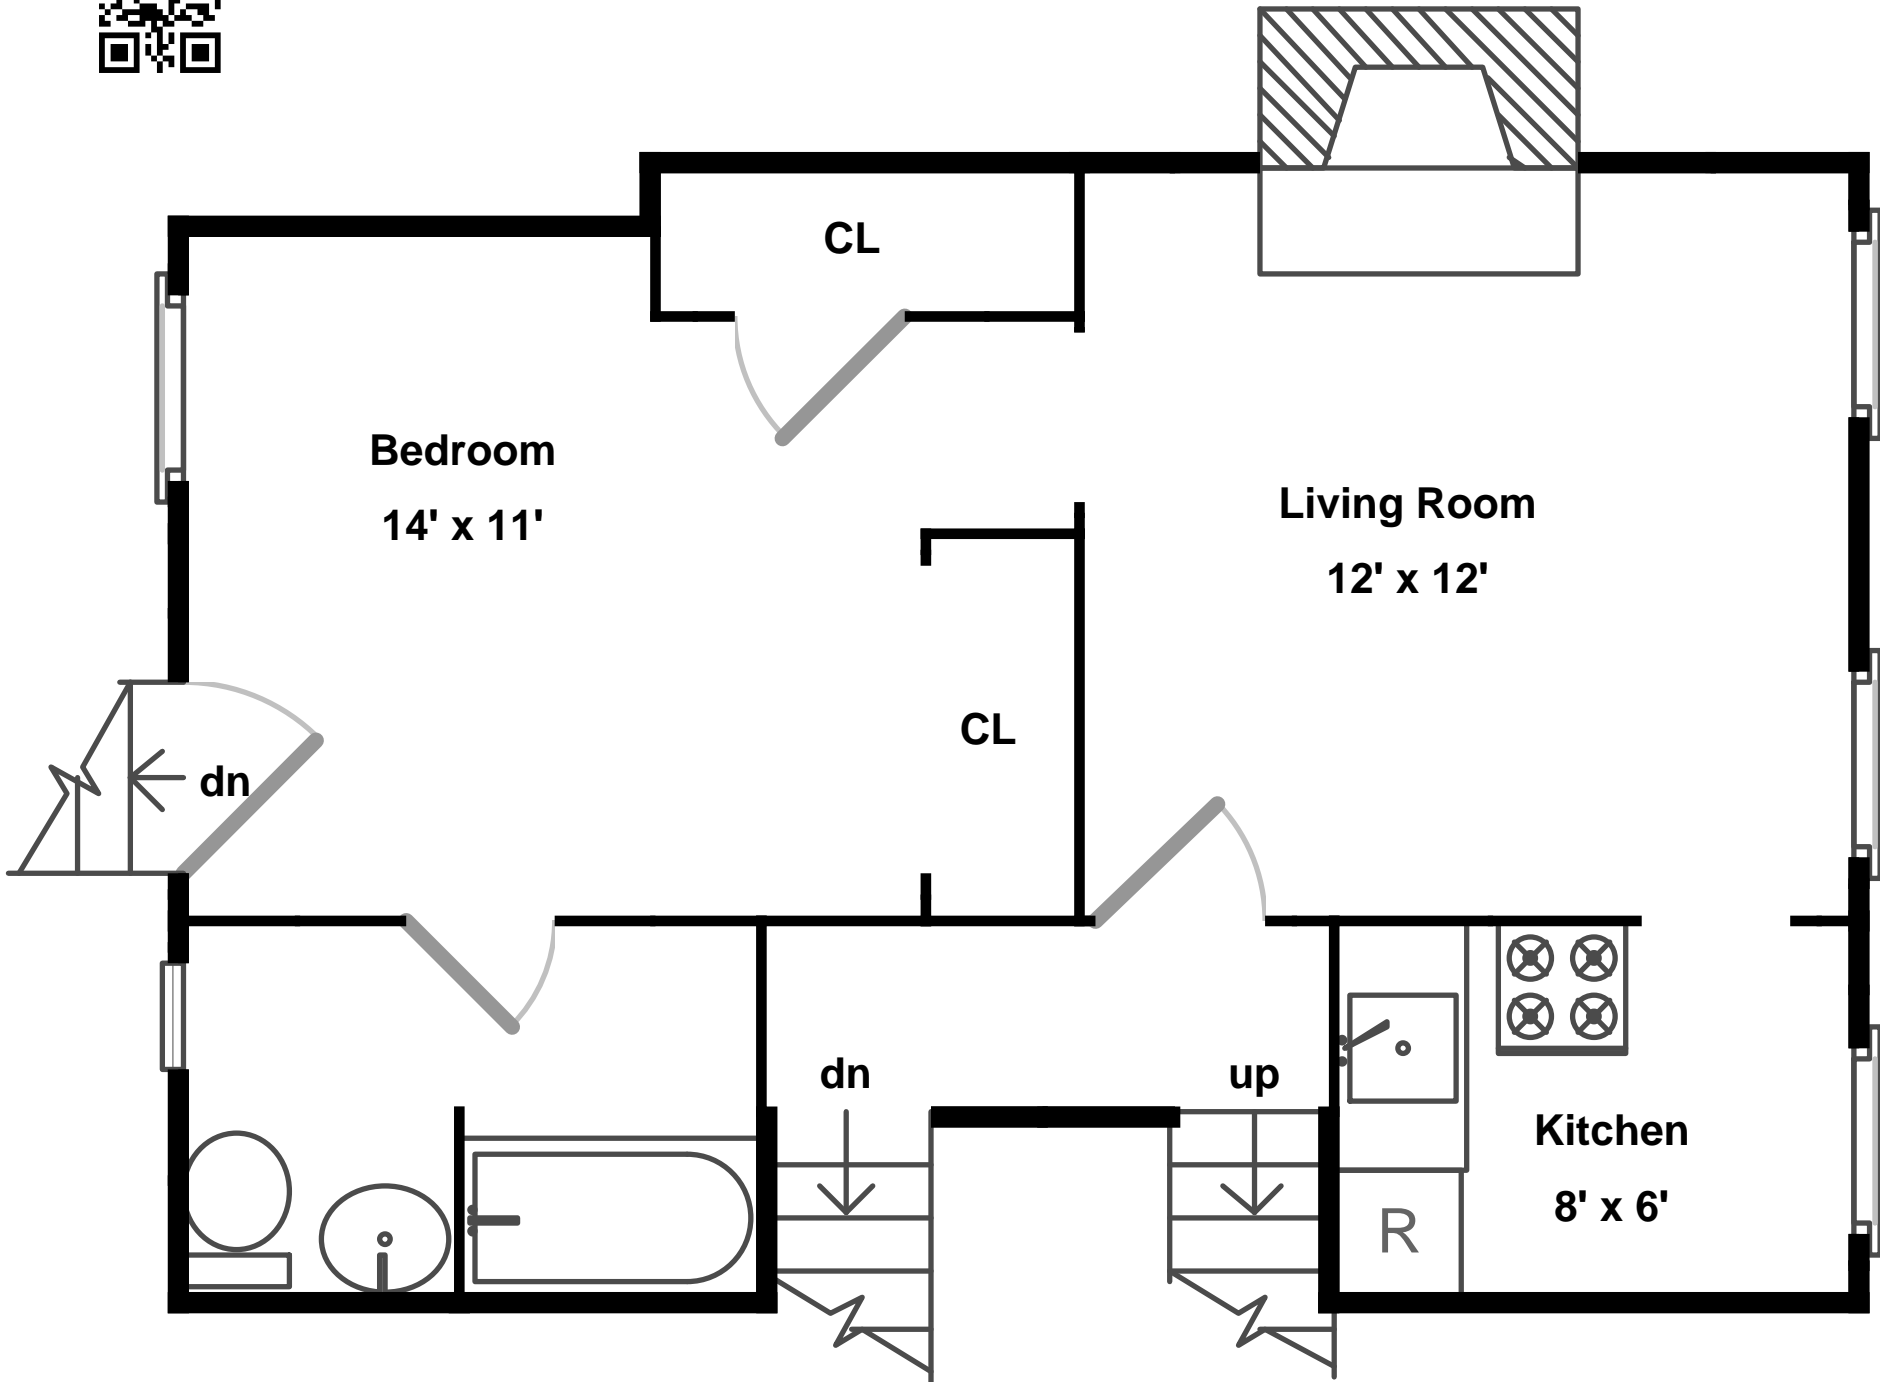

Upper

Main

34 Melrose Street

Floor plan by *Vis-Home* 2011
 Measurements may not be 100% accurate
 Floor plans are provided for convenience only
 Rooms sizes are not used to calculate area

Lower

Upper

Main

Bedroom:

Roof Deck:

Lower