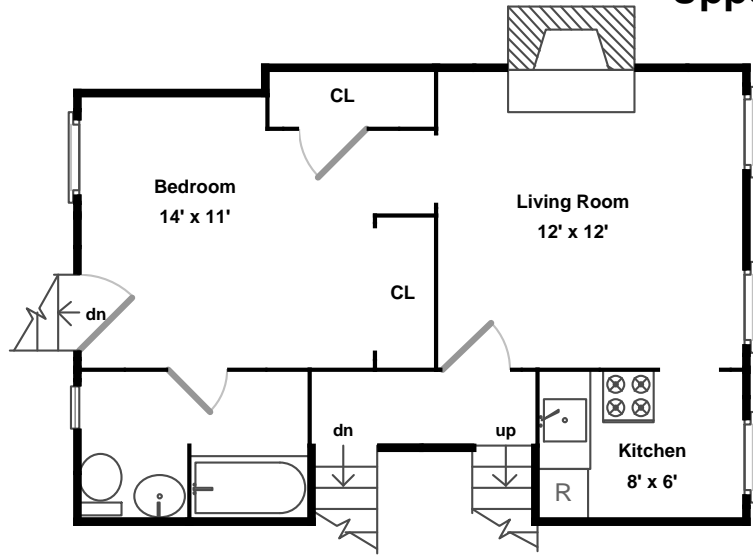

Upper

Main

34 Melrose Street

Floor plan by *Vis-Home* 2011
 Measurements may not be 100% accurate
 Floor plans are provided for convenience only
 Rooms sizes are not used to calculate area

Lower

Upper

Main

Bedroom:

Roof Deck:

Lower