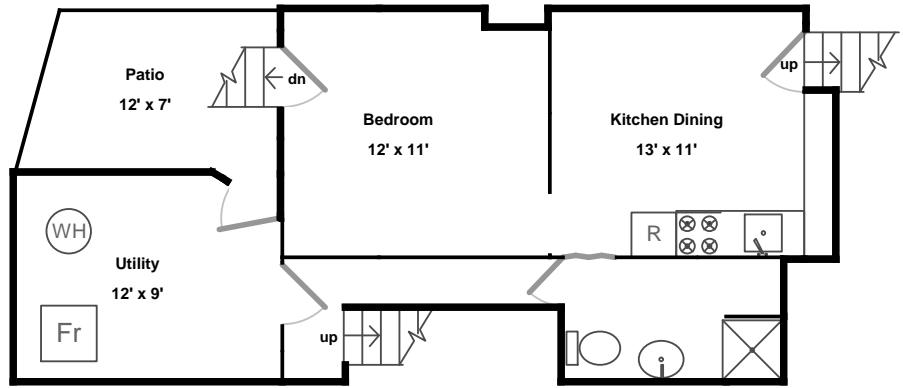

Upper

Main

34 Melrose Street

Floor plan by *Vis-Home* 2011
 Measurements may not be 100% accurate
 Floor plans are provided for convenience only
 Rooms sizes are not used to calculate area

Lower

Upper

Main

Bedroom:

Roof Deck:

Lower