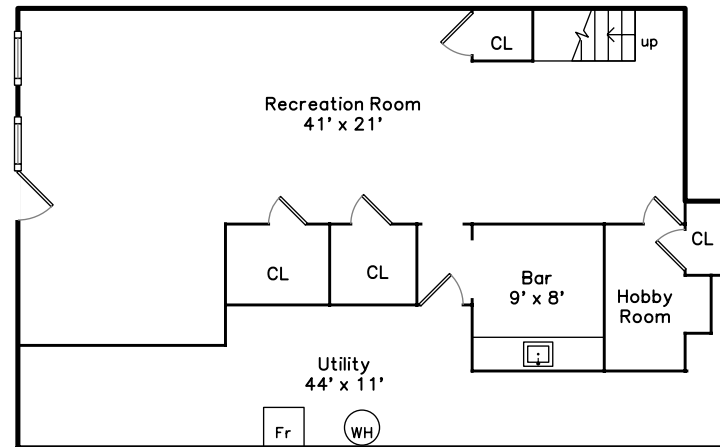

Upper

Main

Lower

102 Willow Brook Street 102
Wayland, MA 01778

PicturePlan(tm) by Vis-Home(C) 2016

Measurements may not be 100% accurate.
Floor plans are provided for convenience only.
Room sizes are not used to calculate area.

Upper

Main

Lower

Outside

Outside

Outside

Foyer

Living Dining Room

Living Dining Room

Living Dining Room

Kitchen

Kitchen

Family Room

Bathroom

Deck

Deck

Hall

Bedroom

Bathroom

Master Bedroom

Recreation Room

Recreation Room

Recreation Room

Bar