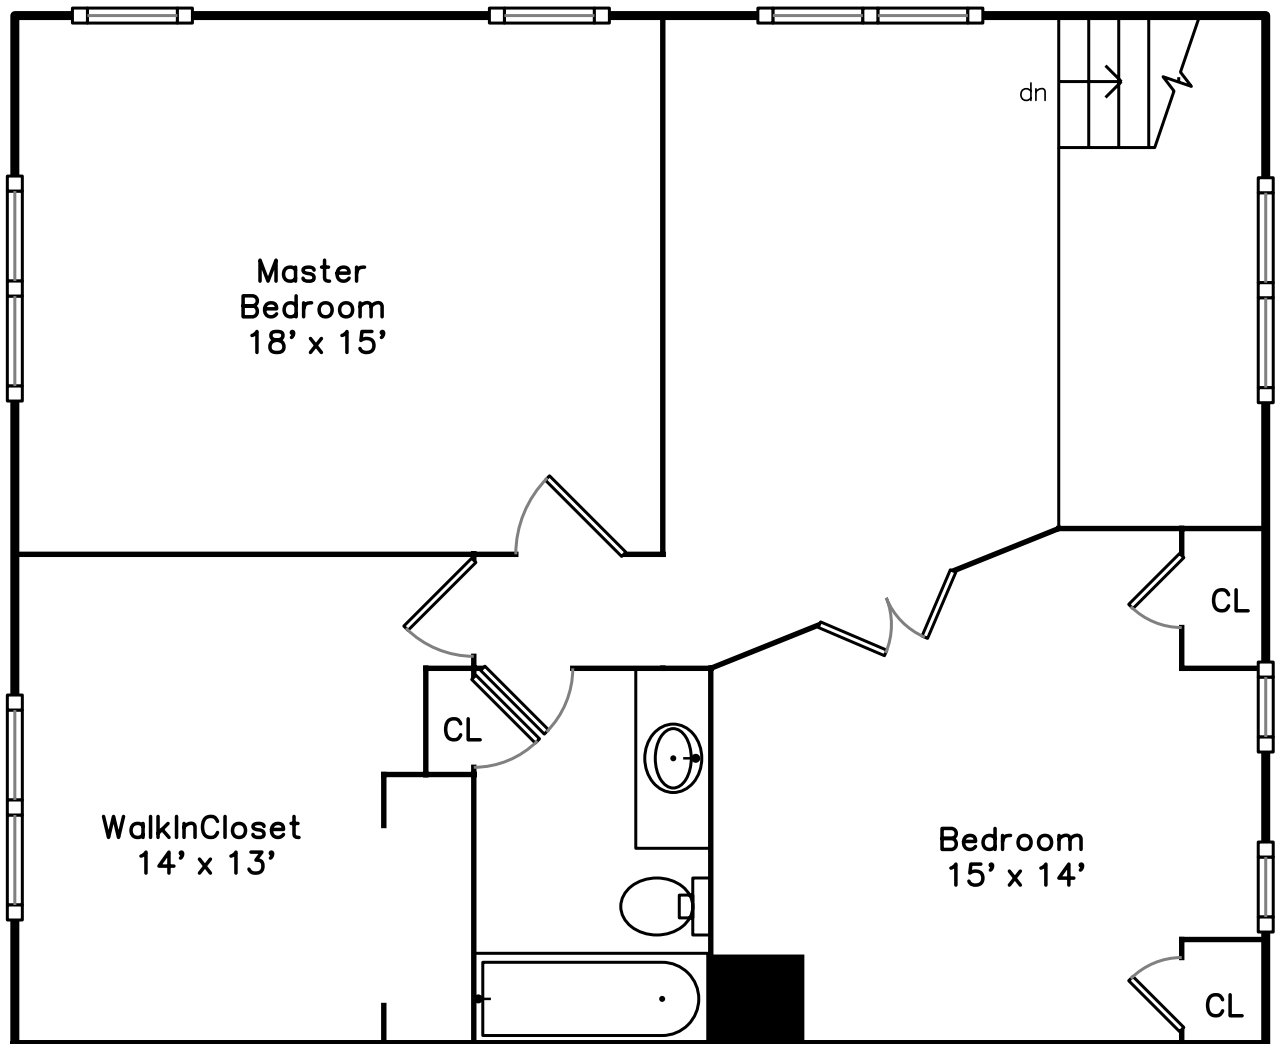

Upper

Main

Lower

102 Willow Brook Street 102
Wayland, MA 01778

PicturePlan(tm) by Vis-Home(C) 2016

Measurements may not be 100% accurate.
Floor plans are provided for convenience only.
Room sizes are not used to calculate area.

Upper

Main

Lower

Outside

Outside

Outside

Foyer

Living Dining Room

Living Dining Room

Living Dining Room

Kitchen

Kitchen

Family Room

Bathroom

Deck

Deck

Hall

Bedroom

Bathroom

Master Bedroom

Recreation Room

Recreation Room

Recreation Room

Bar