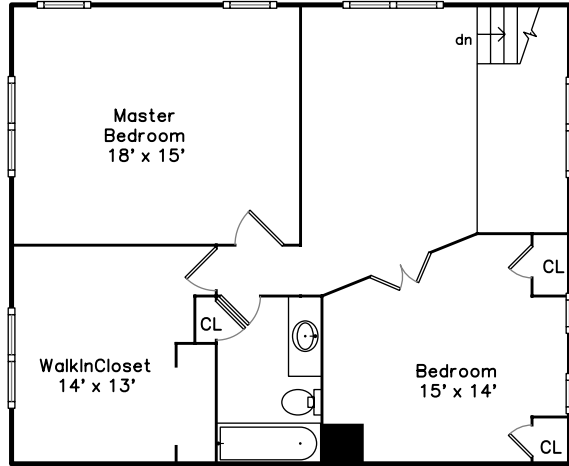

Upper

Main

Lower

102 Willow Brook Street 102
Wayland, MA 01778

PicturePlan(tm) by Vis-Home(C) 2016

Measurements may not be 100% accurate.
Floor plans are provided for convenience only.
Room sizes are not used to calculate area.

Upper

Main

Lower

Outside

Outside

Outside

Foyer

Living Dining Room

Living Dining Room

Living Dining Room

Kitchen

Kitchen

Family Room

Bathroom

Deck

Deck

Hall

Bedroom

Bathroom

Master Bedroom

Recreation Room

Recreation Room

Recreation Room

Bar