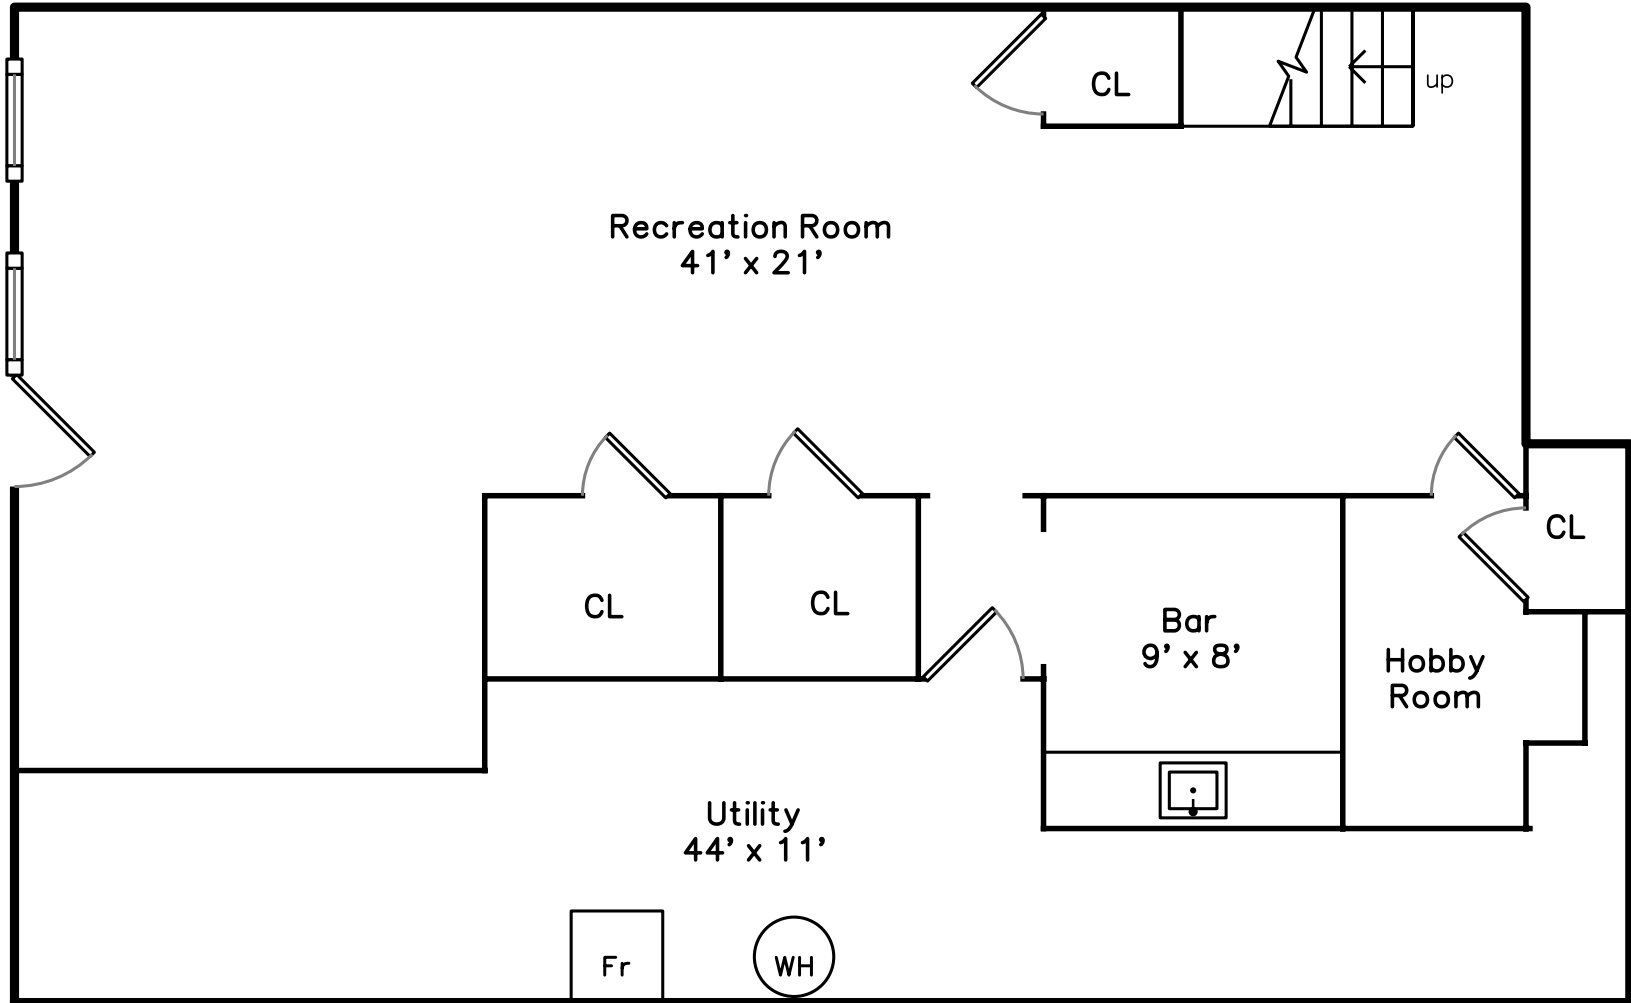

Upper

Main

Lower

102 Willow Brook Street 102
Wayland, MA 01778

PicturePlan(tm) by Vis-Home(C) 2016

Measurements may not be 100% accurate.
Floor plans are provided for convenience only.
Room sizes are not used to calculate area.

Upper

Main

Lower

Outside

Outside

Outside

Foyer

Living Dining Room

Living Dining Room

Living Dining Room

Kitchen

Kitchen

Family Room

Bathroom

Deck

Deck

Hall

Bedroom

Bathroom

Master Bedroom

Recreation Room

Recreation Room

Recreation Room

Bar