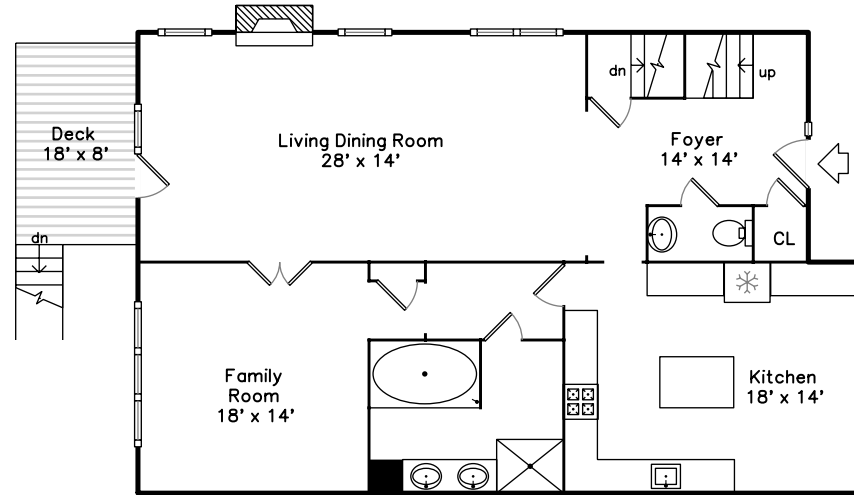

Upper

Main

Lower

102 Willow Brook Street 102
Wayland, MA 01778

PicturePlan(tm) by Vis-Home(C) 2016

Measurements may not be 100% accurate.
Floor plans are provided for convenience only.
Room sizes are not used to calculate area.

Upper

Main

Lower

Outside

Outside

Outside

Foyer

Living Dining Room

Living Dining Room

Living Dining Room

Kitchen

Kitchen

Family Room

Bathroom

Deck

Deck

Hall

Bedroom

Bathroom

Master Bedroom

Recreation Room

Recreation Room

Recreation Room

Bar