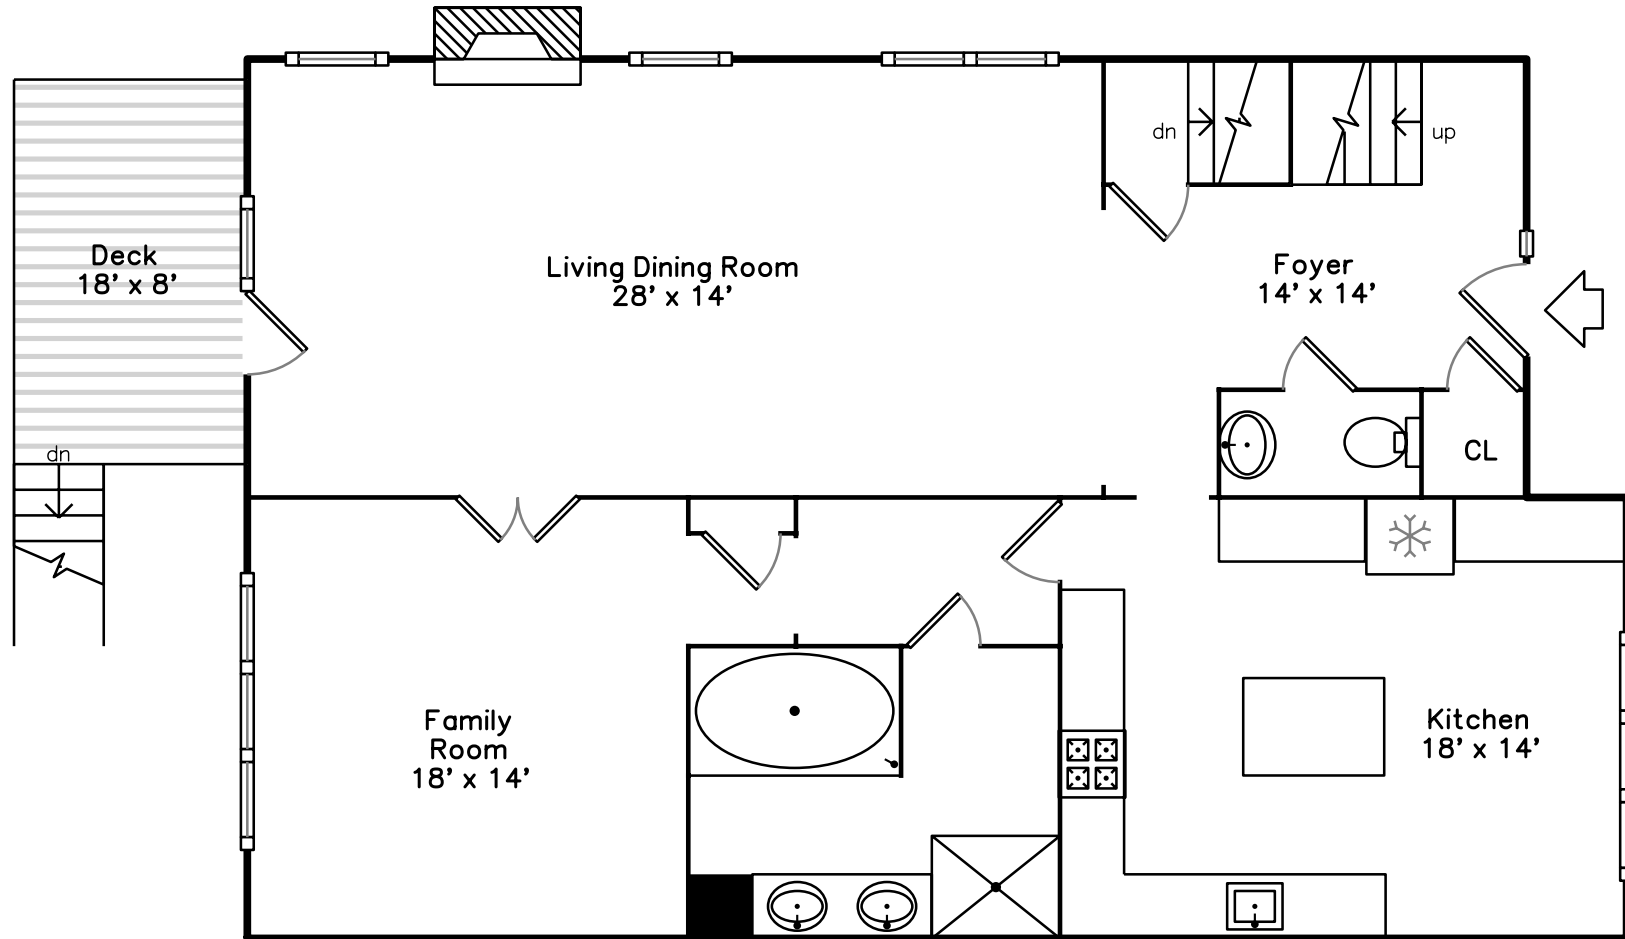

Upper

Main

Lower

102 Willow Brook Street 102
Wayland, MA 01778

PicturePlan(tm) by Vis-Home(C) 2016

Measurements may not be 100% accurate.
Floor plans are provided for convenience only.
Room sizes are not used to calculate area.

Upper

Main

Lower

Outside

Outside

Outside

Foyer

Living Dining Room

Living Dining Room

Living Dining Room

Kitchen

Kitchen

Family Room

Bathroom

Deck

Deck

Hall

Bedroom

Bathroom

Master Bedroom

Recreation Room

Recreation Room

Recreation Room

Bar