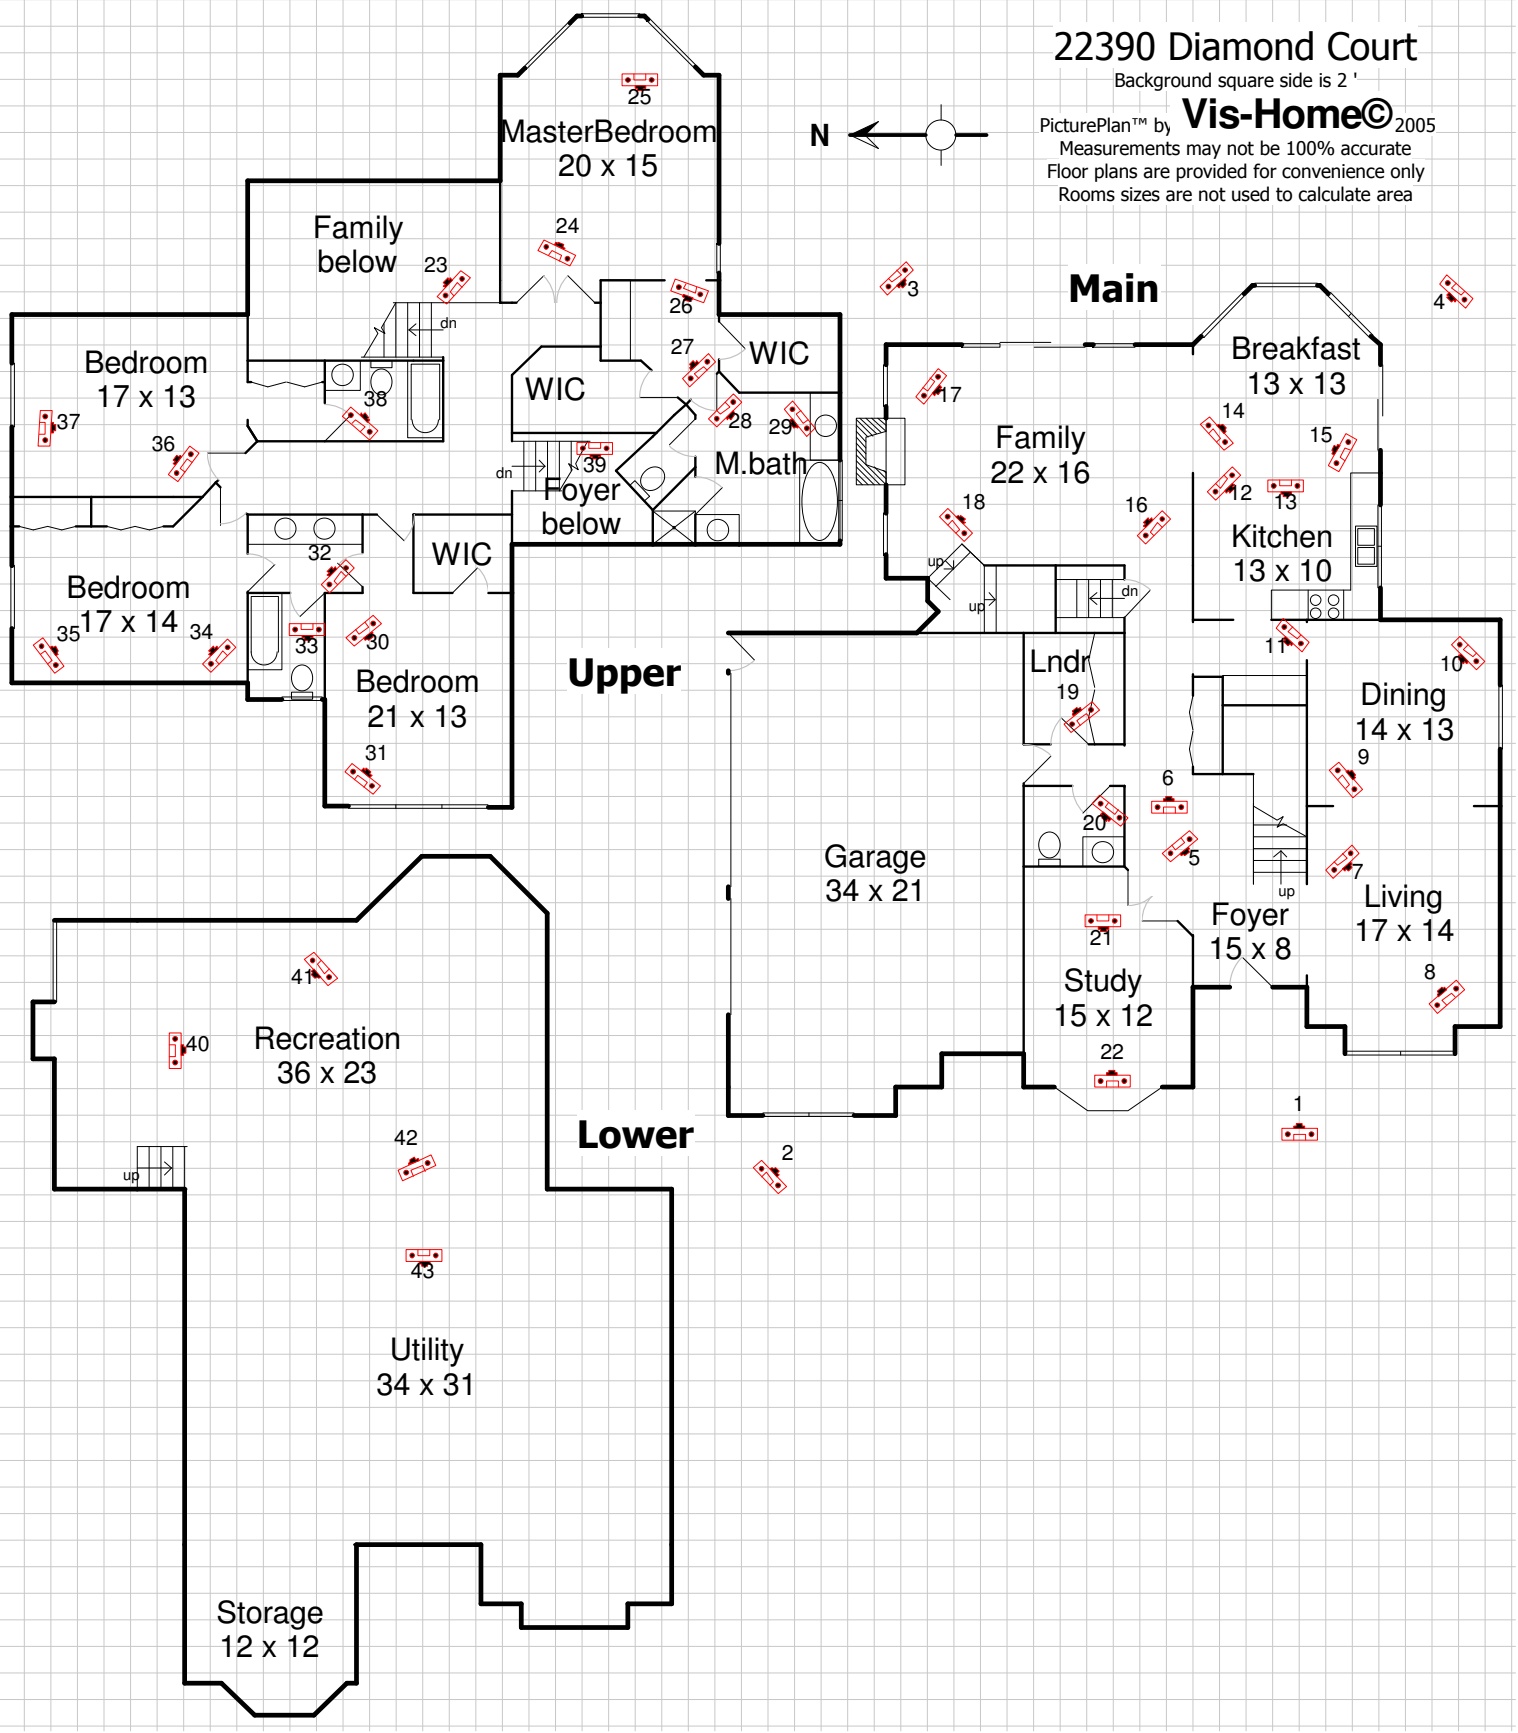

22390 Diamond Court

Background square side is 2'

PicturePlan™ by **Vis-Home©** 2005

Measurements may not be 100% accurate
Floor plans are provided for convenience only
Rooms sizes are not used to calculate area

View 1 - Outside

View 2 - Outside

View 3 - Outside

View 4 - Outside

View 5 - Foyer

View 6 - Hall

View 7 - Living

View 8 - Living

View 9 - Dining

View 10 - Dining

View 11 - Butler's Closet

View 12 - Kitchen

View 13 - Kitchen

View 14 - Breakfast

View 15 - Breakfast

View 16 - Family

View 17 - Family

View 18 - Family

View 19 - Laundry

View 20 - Powder

View 21 - Study

View 22 - Study

View 23 - Family

View 24 - Master Bedroom